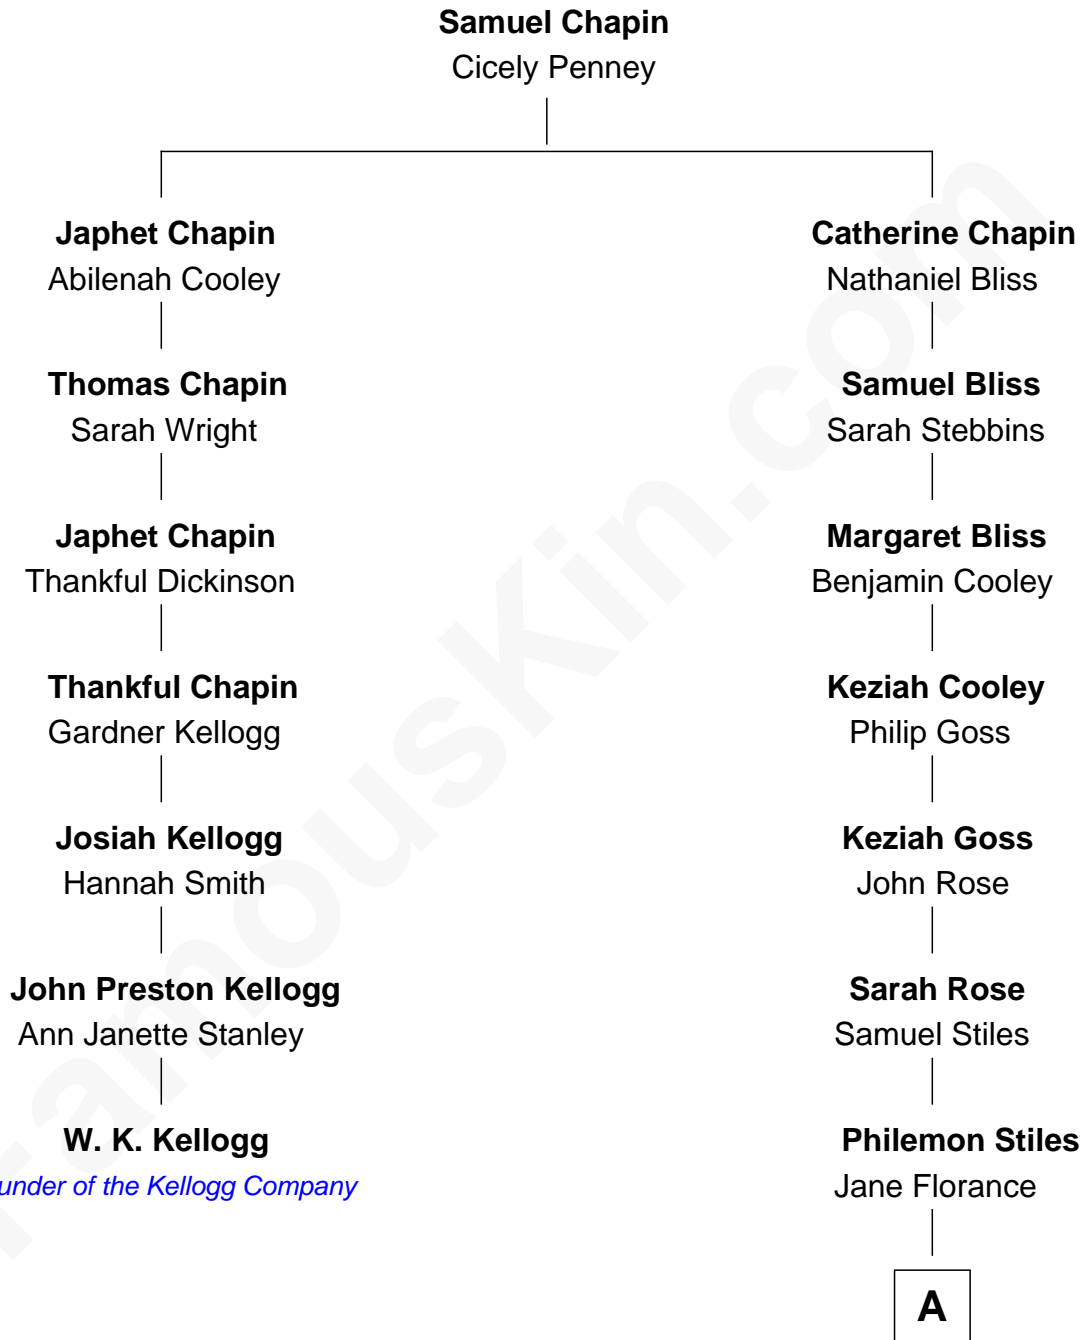

FamousKin.com Relationship Chart of **W. K. Kellogg**

Founder of the Kellogg Company

6th cousin 3 times removed of

Humphrey Bogart
Movie Actor

A

Julia Ann Stiles
Adam Welty Bogart

Dr. Belmont Deforest Bogart
Maud Humphrey