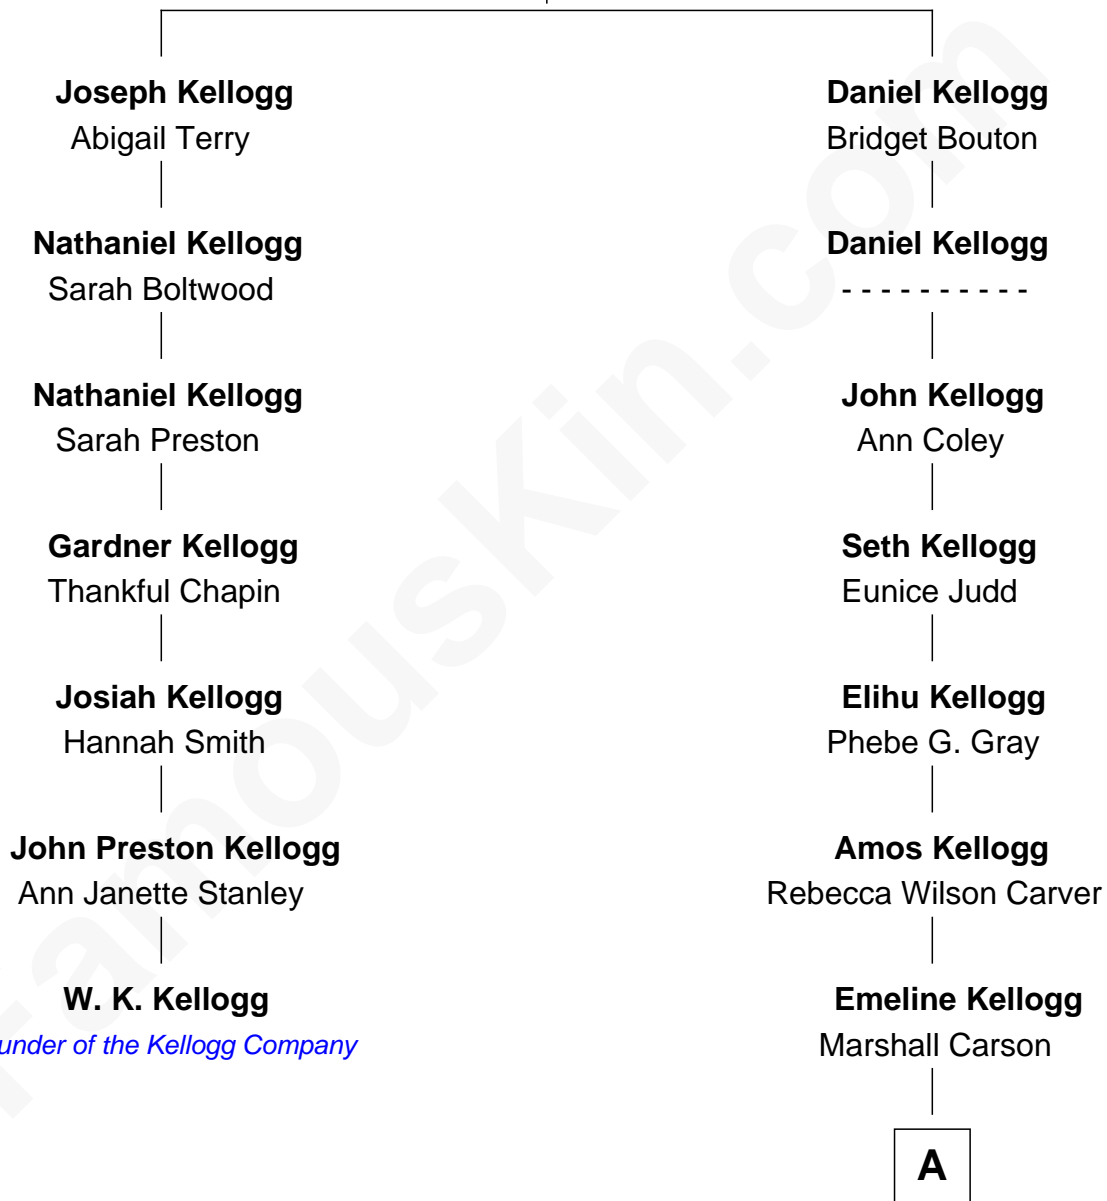

## Relationship Chart of

### W. K. Kellogg

Founder of the Kellogg Company

6th cousin 3 times removed of

### Johnny Carson

TV Host - "The Tonight Show"

**Martyn Kellogg**

Prudence Bird

**A**

Christopher N. Carson

Ella Bernice Hardy

Homer Lloyd Carson