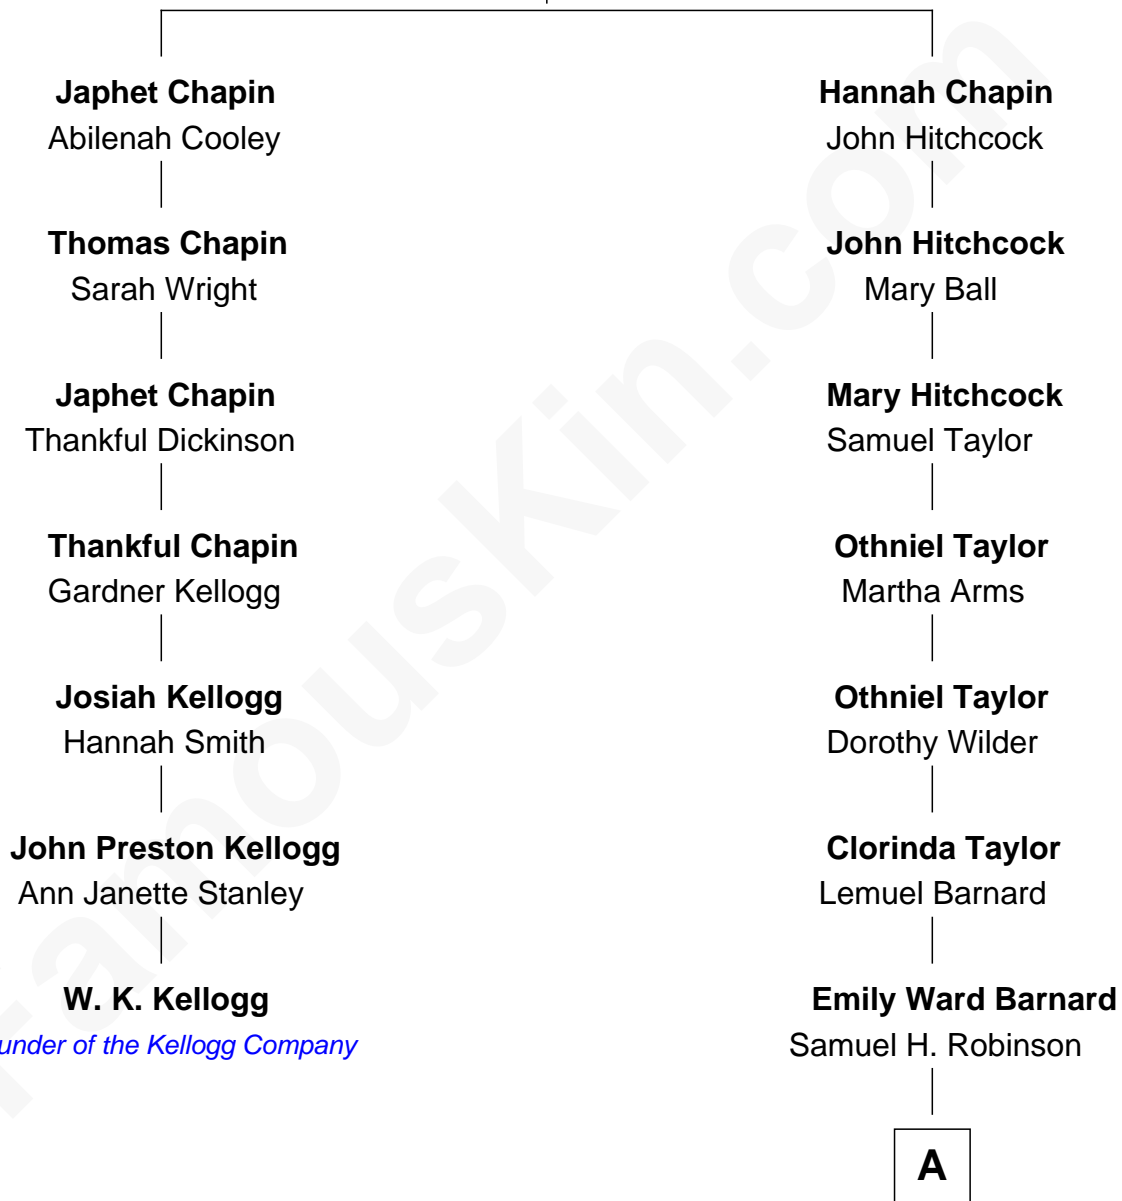

FamousKin.com

Relationship Chart of

W. K. Kellogg

Founder of the Kellogg Company

6th cousin 3 times removed of

Lillian Gish

Stage, TV and Movie Actress

Samuel Chapin

Cicely Penney

A

Elizabeth Ellen Robinson

Henry C. McConnell

Mary Robinson McConnell

James Lee Gish

Lillian Gish

Stage, TV and Movie Actress