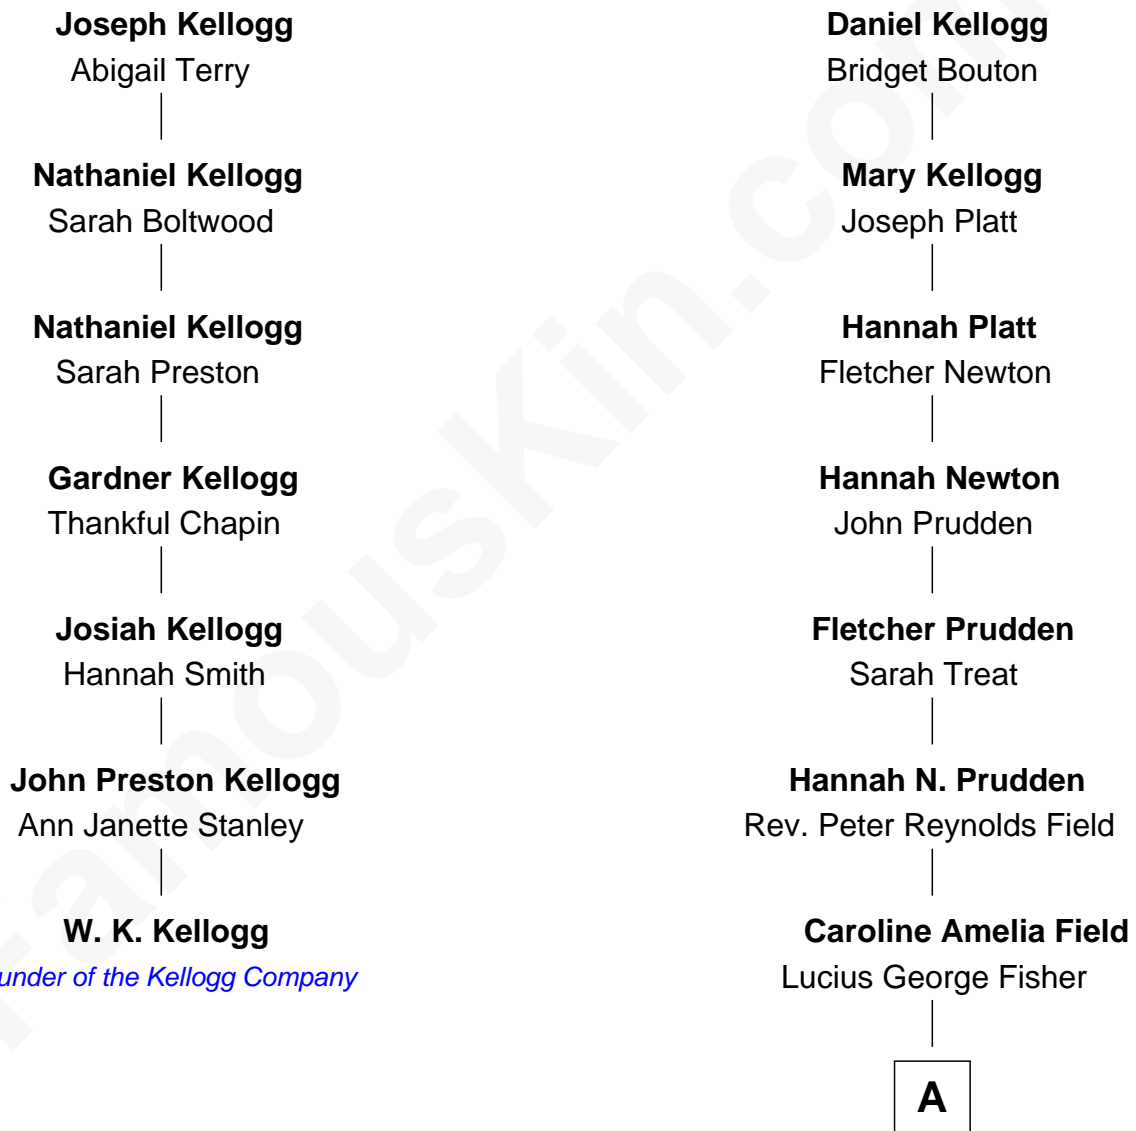

FamousKin.com Relationship Chart of **W. K. Kellogg**

Founder of the Kellogg Company

6th cousin 5 times removed of

Jodie Foster

Movie Actress

Martyn Kellogg

Prudence Bird

A

—
Lucius George Fisher

Katherine Louise Eddy

—
Alice Eddy Fisher

Alexis Caldwell Foster

—
Lucius Fisher Foster

Constance Marie Robertson

—
Lucius Fisher Foster

Evelyn Della Almond