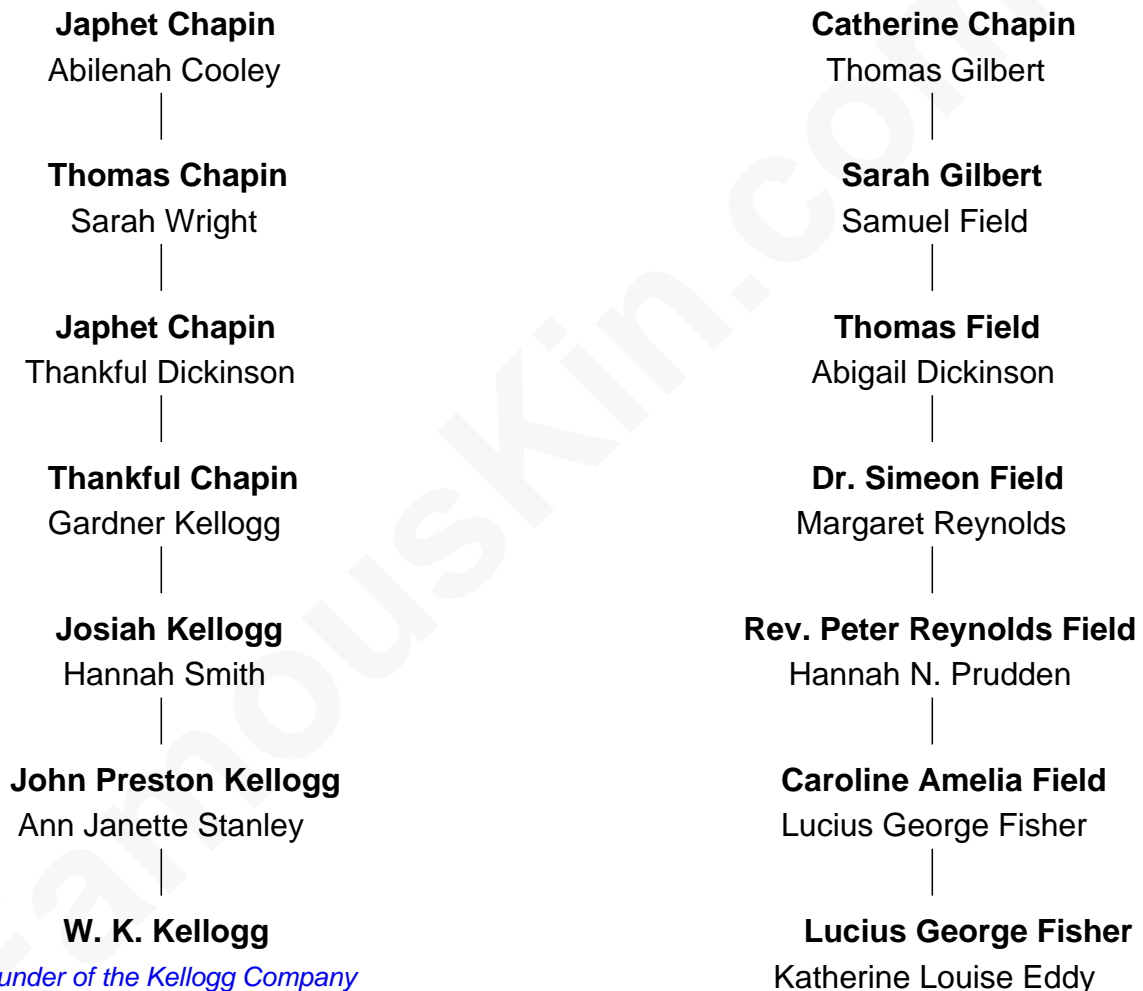

FamousKin.com Relationship Chart of W. K. Kellogg

Founder of the Kellogg Company

6th cousin 4 times removed of

Jodie Foster

Movie Actress

Samuel Chapin

Cicely Penney

A

Alice Eddy Fisher
Alexis Caldwell Foster

Lucius Fisher Foster
Constance Marie Robertson

Lucius Fisher Foster
Evelyn Della Almond

Jodie Foster
Movie Actress

FamousKin.com