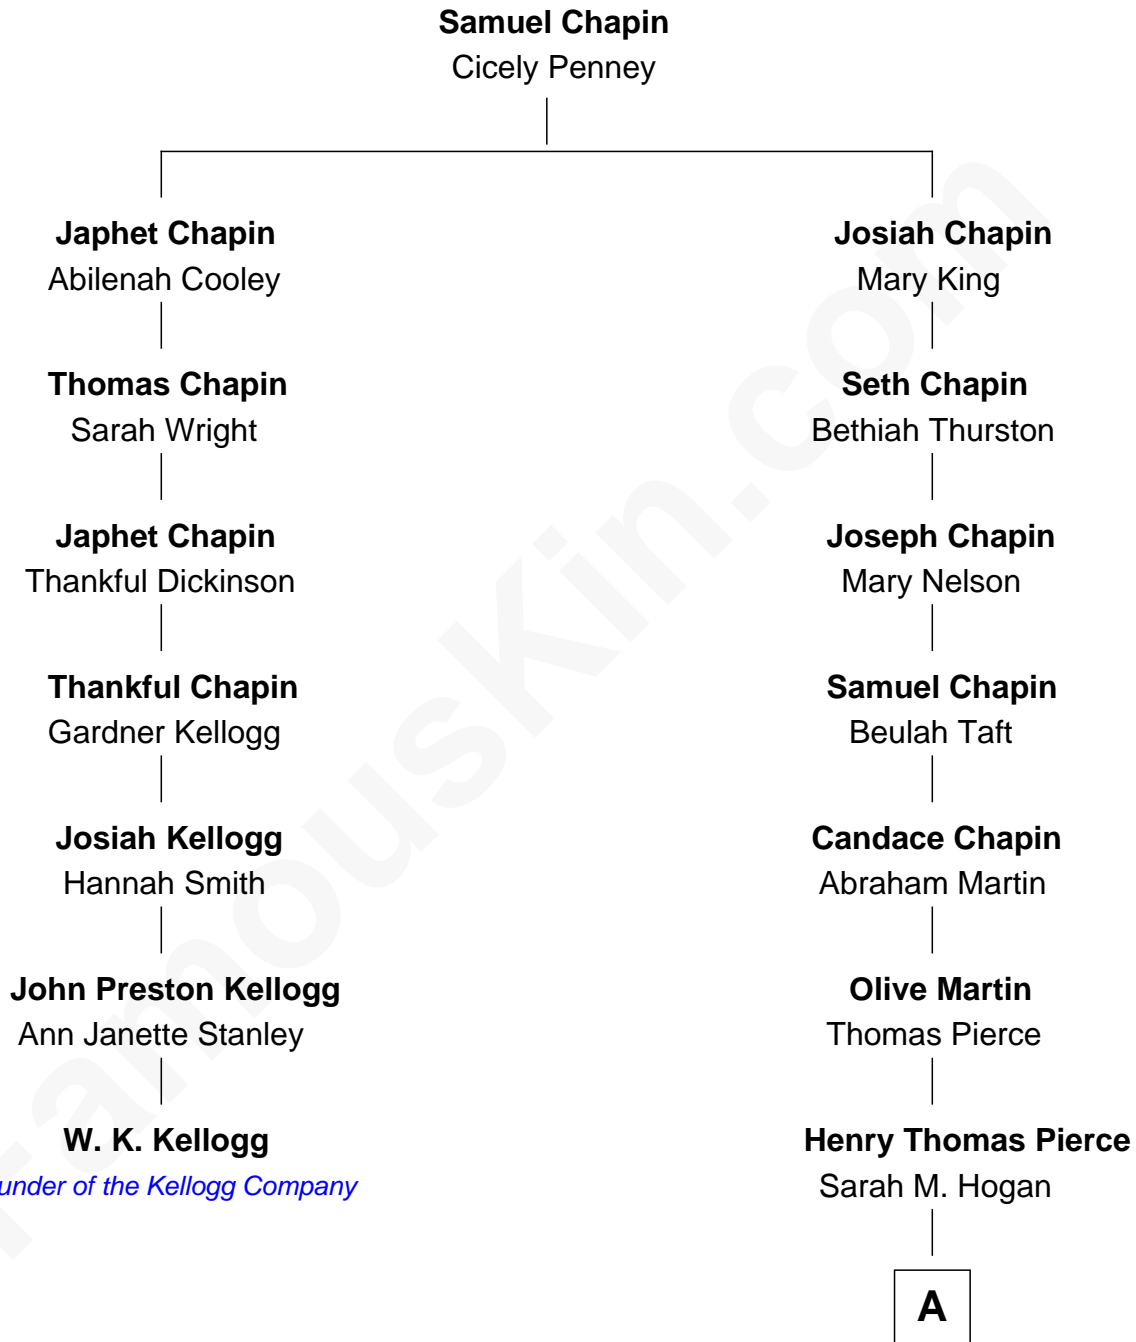

FamousKin.com

Relationship Chart of

W. K. Kellogg

Founder of the Kellogg Company

6th cousin 3 times removed of

David Hyde Pierce

Stage, TV, and Movie Actor

A