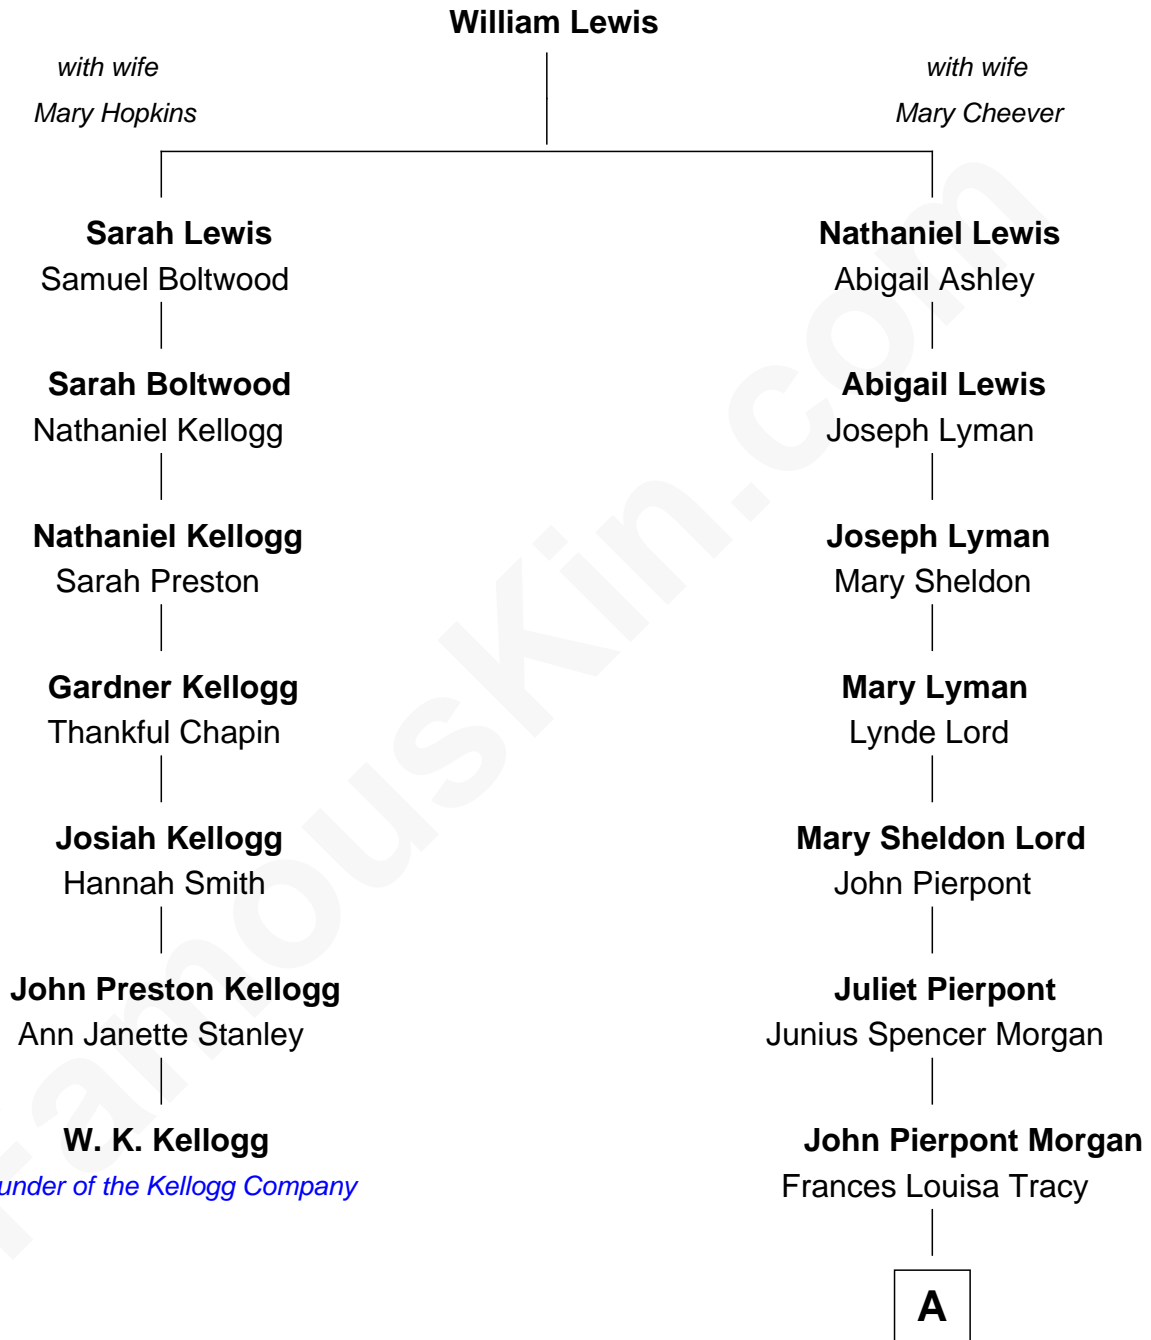

FamousKin.com Relationship Chart of **W. K. Kellogg**

Founder of the Kellogg Company

6th cousin 3 times removed of

John Adams Morgan

1952 Olympic Sailing Gold Medalist

A

John Pierpont Morgan

Jane Norton Grew