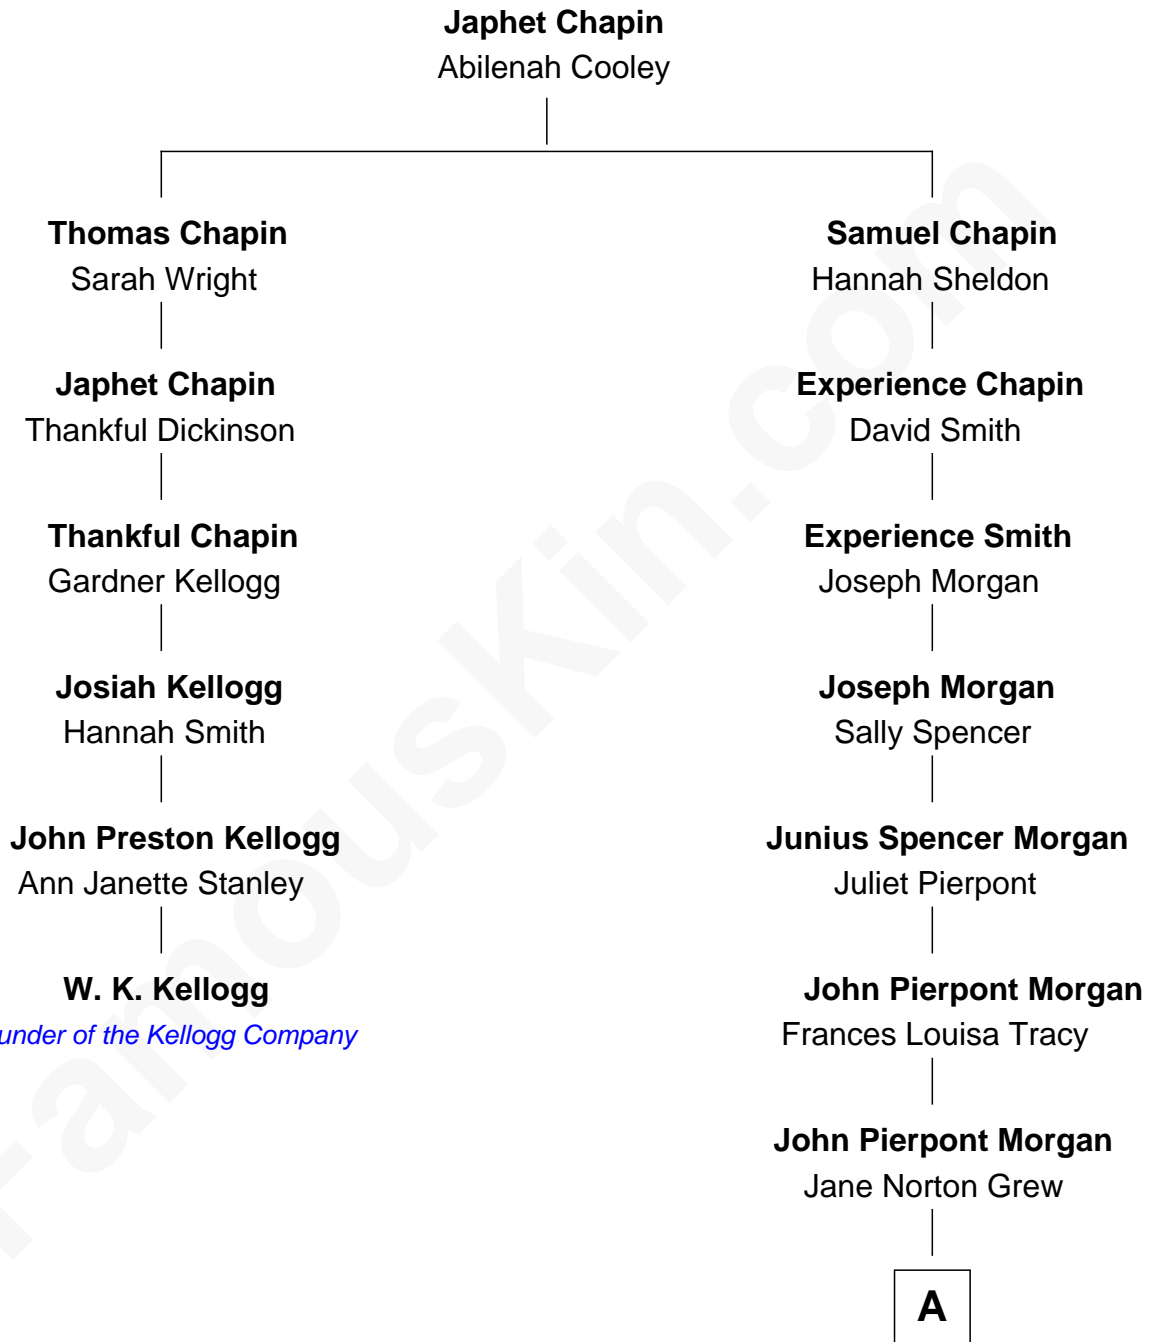

FamousKin.com Relationship Chart of **W. K. Kellogg**

Founder of the Kellogg Company

5th cousin 3 times removed of

John Adams Morgan

1952 Olympic Sailing Gold Medalist

A

Henry Sturgis Morgan
Catherine Frances Lovering Adams