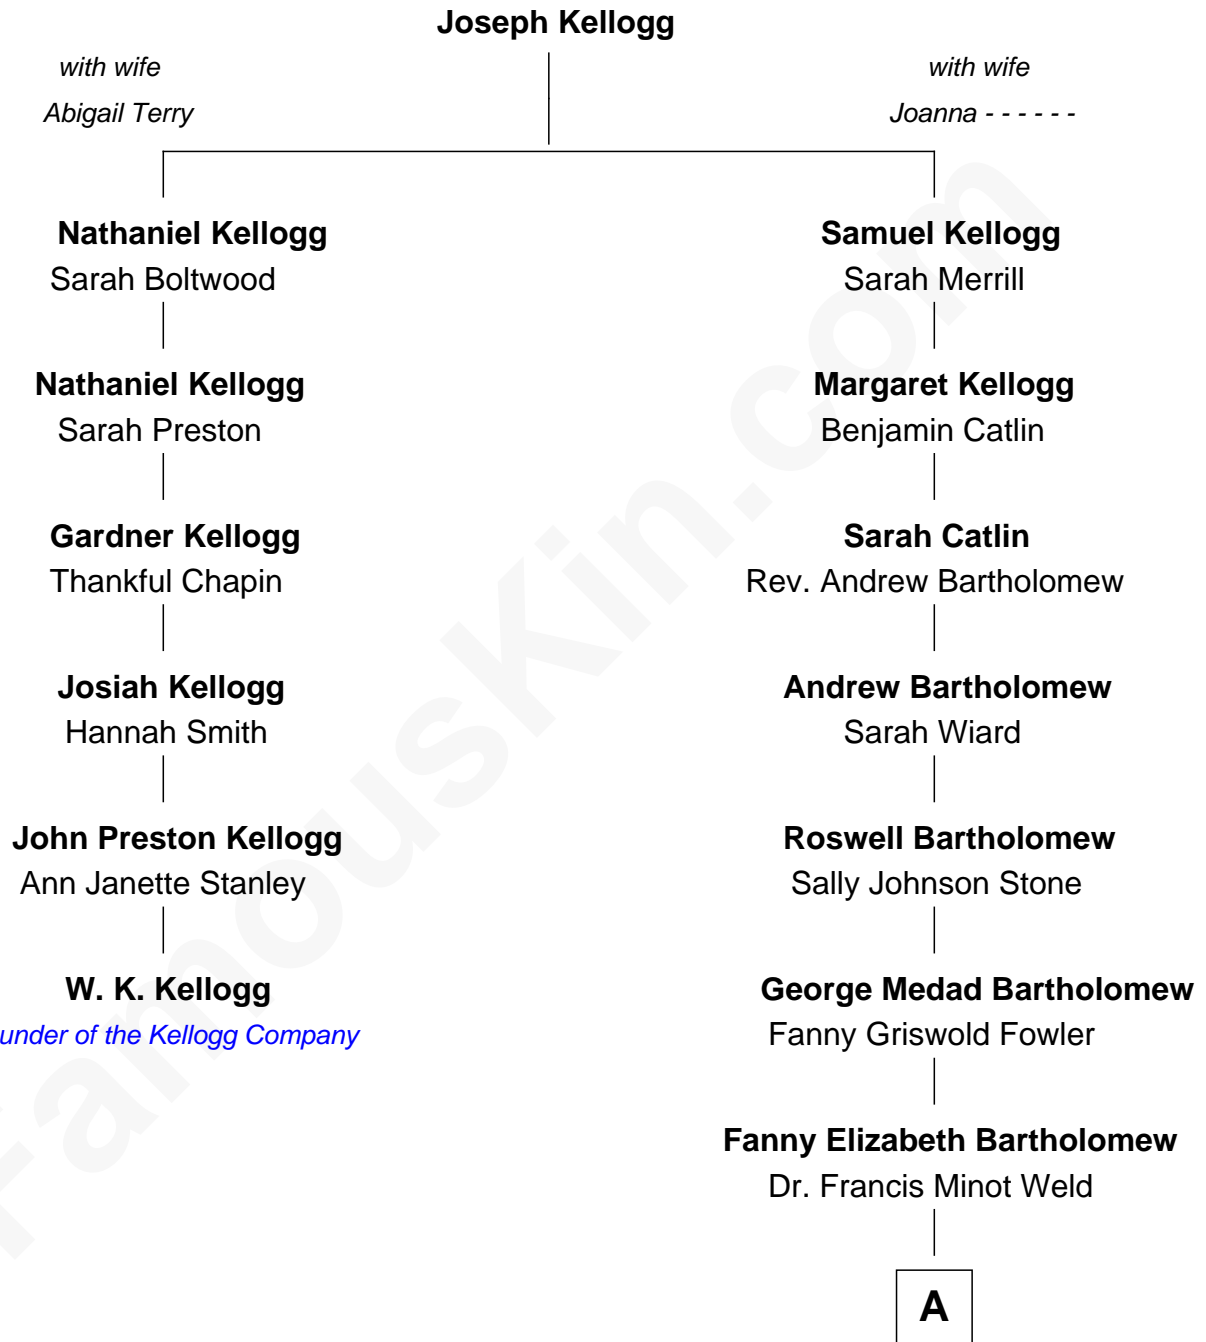

FamousKin.com

Relationship Chart of

W. K. Kellogg

Founder of the Kellogg Company

5th cousin 4 times removed of

Bill Weld

68th Governor of Massachusetts

A

Francis Minot Weld

Margaret Low White

David Weld

Mary Blake Nichols

Bill Weld

68th Governor of Massachusetts

FamousKin.com