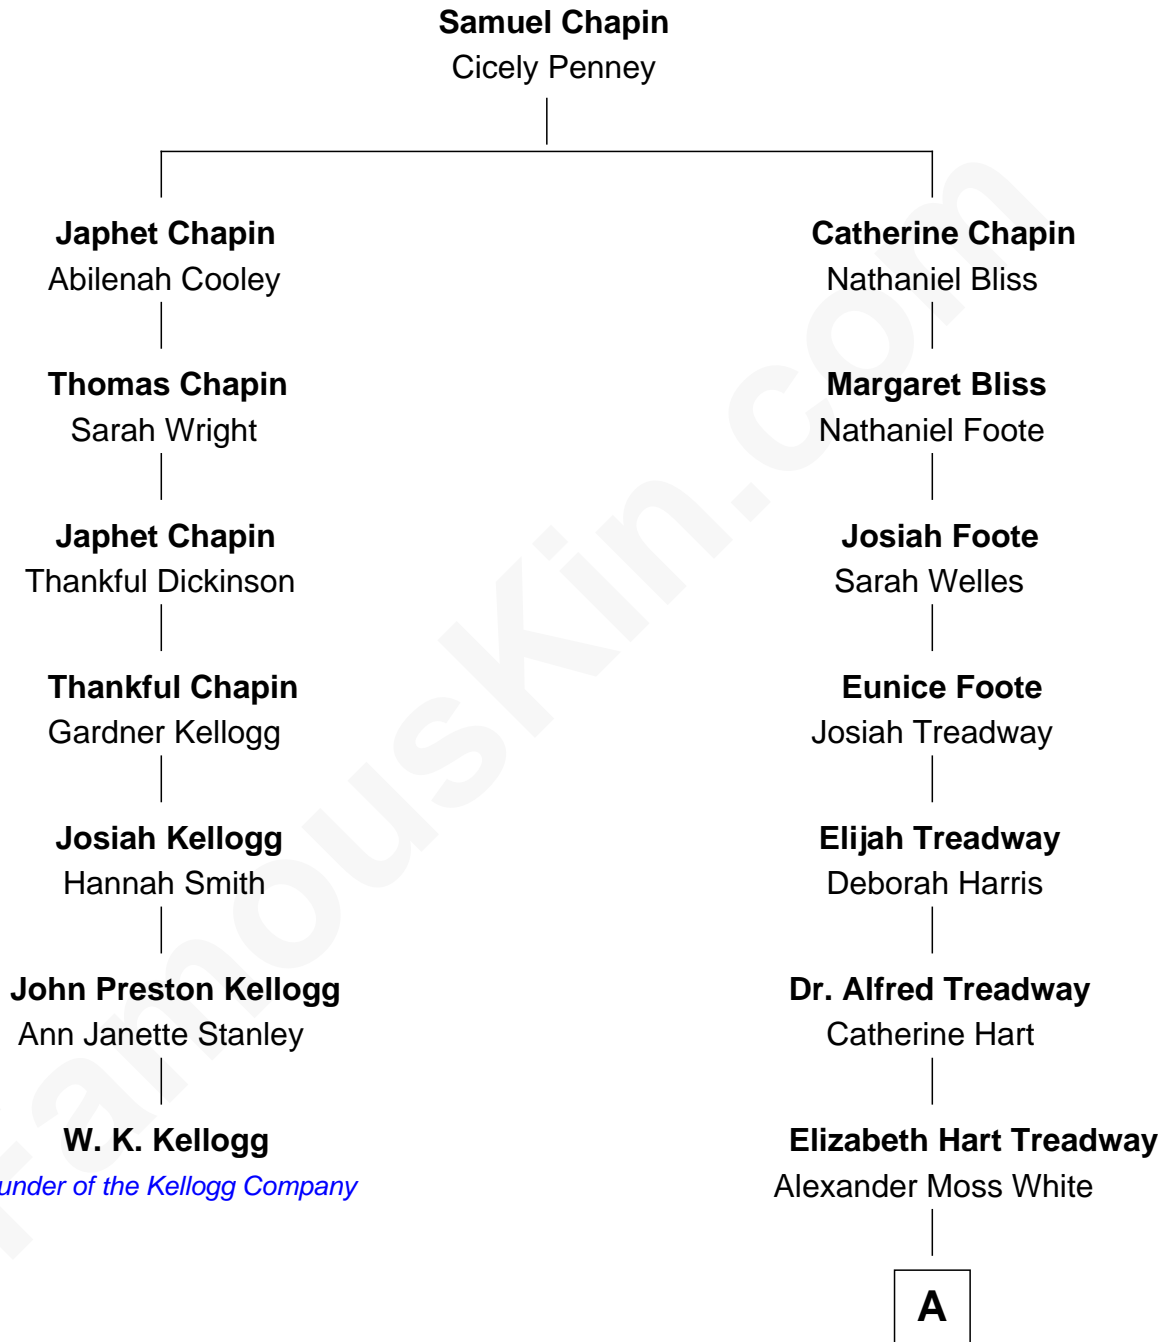

FamousKin.com

Relationship Chart of

W. K. Kellogg

Founder of the Kellogg Company

6th cousin 4 times removed of

Bill Weld

68th Governor of Massachusetts

A