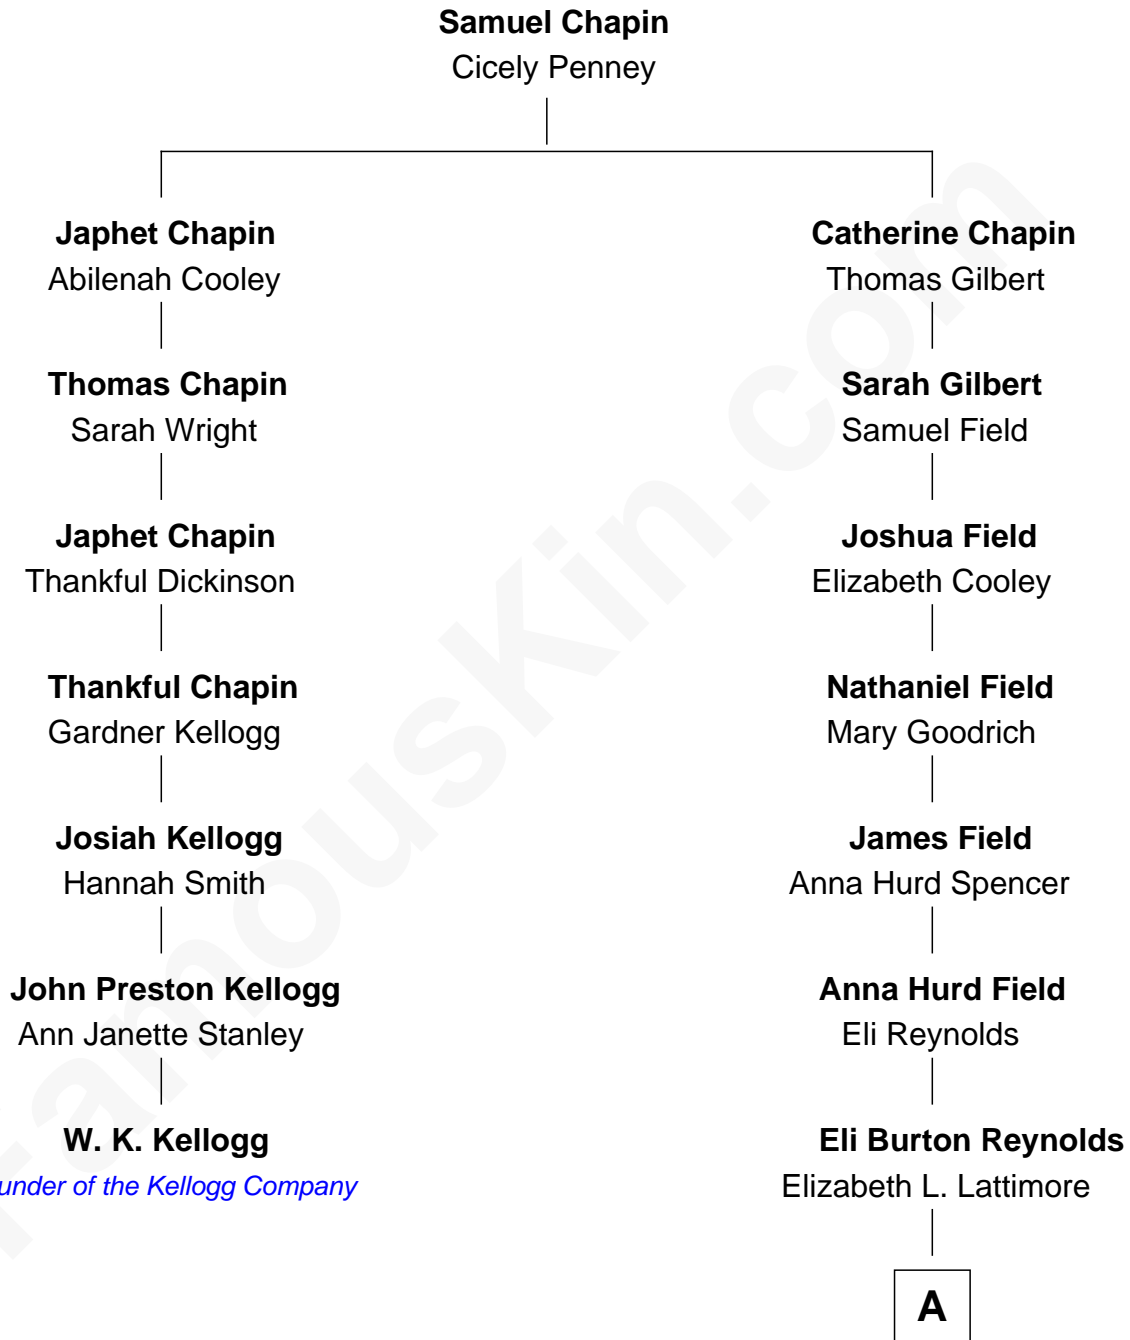

FamousKin.com Relationship Chart of **W. K. Kellogg**

Founder of the Kellogg Company

6th cousin 3 times removed of

Burt Reynolds

Movie Actor

A

John Burton Reynolds

Effie May Thompson

Burton Milo Reynolds

Harriette Fernette Miller

Burt Reynolds

Movie Actor

FamousKin.com