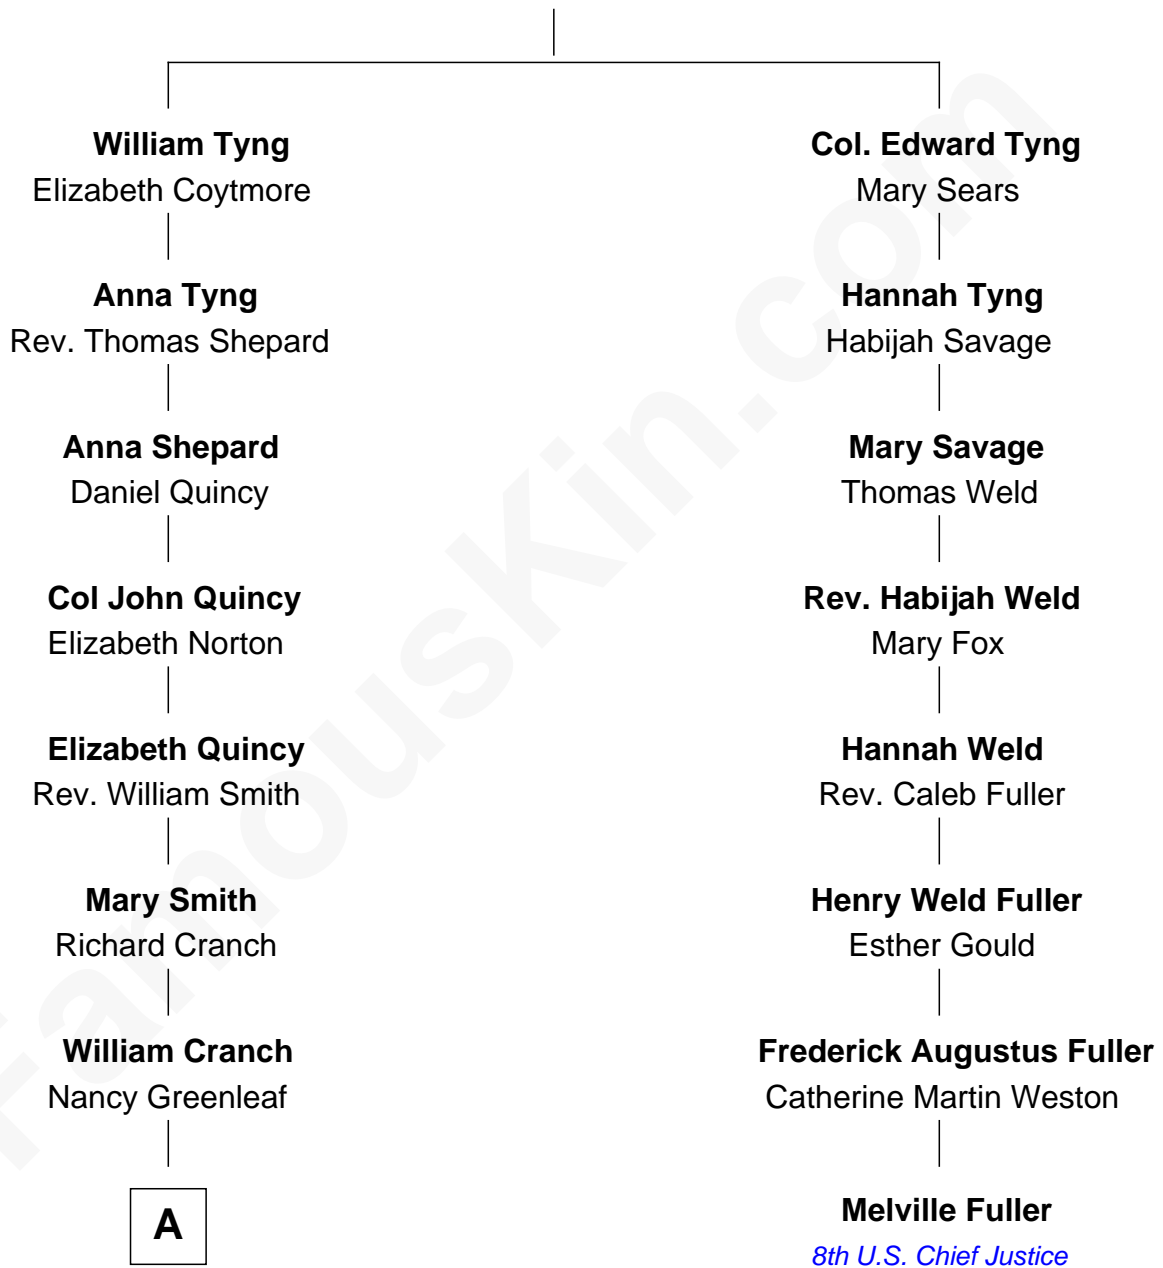

# FamousKin.com Relationship Chart of

**T. S. Eliot**

*Poet and Playwright*

7th cousin 2 times removed of

**Melville Fuller**

*8th Chief Justice of the U.S. Supreme Court*

----- Tyng  
-----

A

Abigail Adams Cranch  
Rev. William Greenleaf Eliot

Henry Ware Eliot  
Charlotte Champe Stearns

T. S. Eliot  
*Poet and Playwright*

FamousKin.com