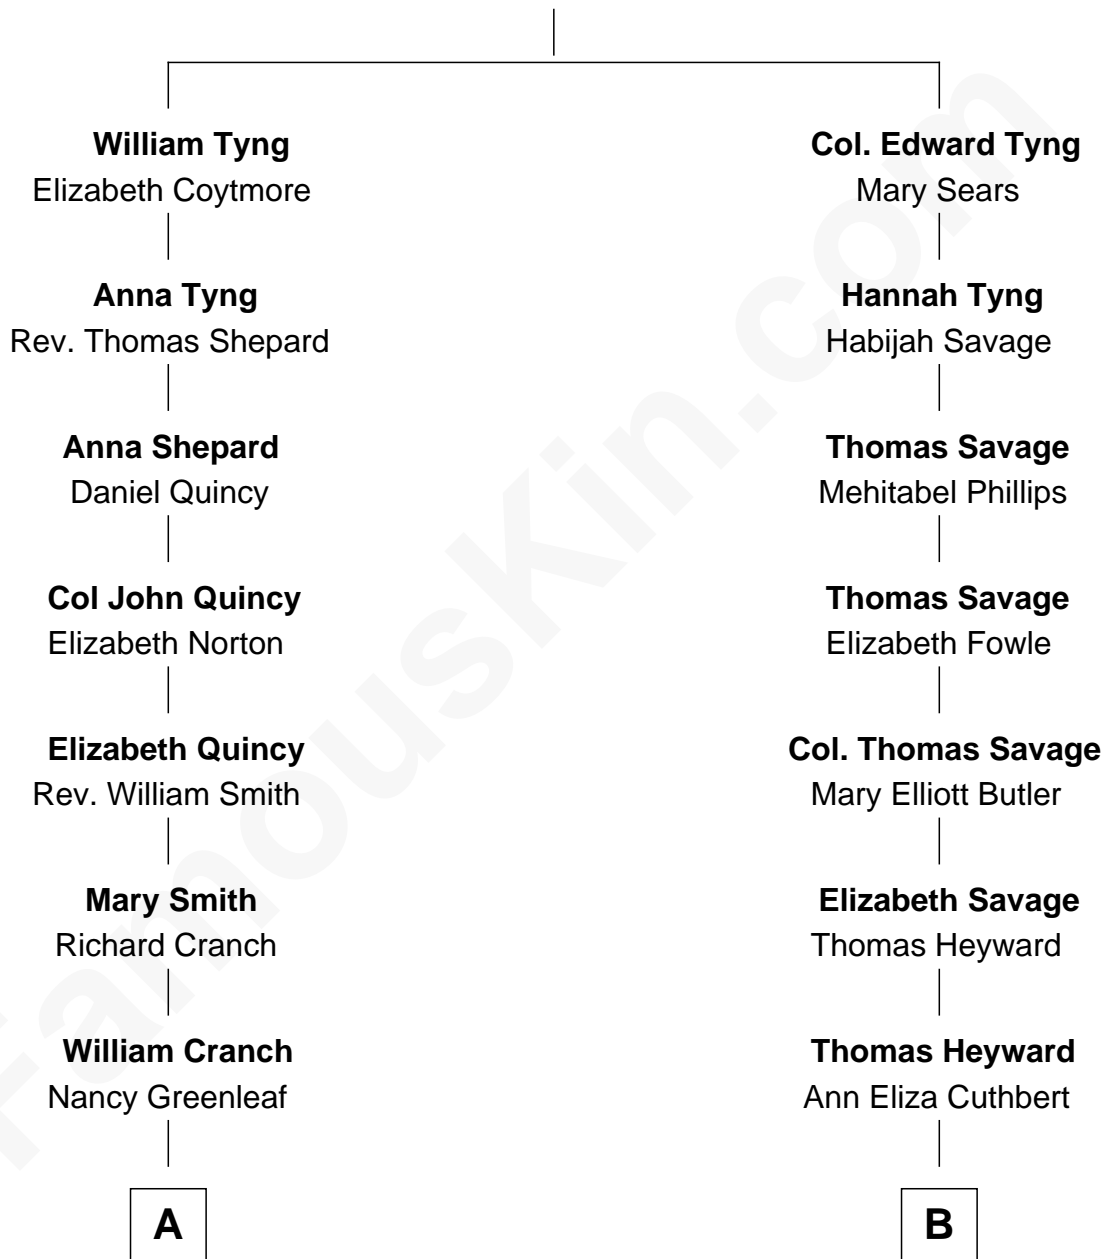

FamousKin.com Relationship Chart of

T. S. Eliot

Poet and Playwright

9th cousin 1 time removed of

DuBose Heyward

Author of Porgy (Porgy & Bess)

----- Tyng

A

Abigail Adams Cranch
Rev. William Greenleaf Eliot

Henry Ware Eliot
Charlotte Champe Stearns

T. S. Eliot
Poet and Playwright

B

Thomas Savage Heyward
Georgianna Hasell

Thomas Savage Heyward
Louisa Watkins

Edwin Watkins Heyward
Jane Screven DuBose

DuBose Heyward
American Novelist

FamousKin.com