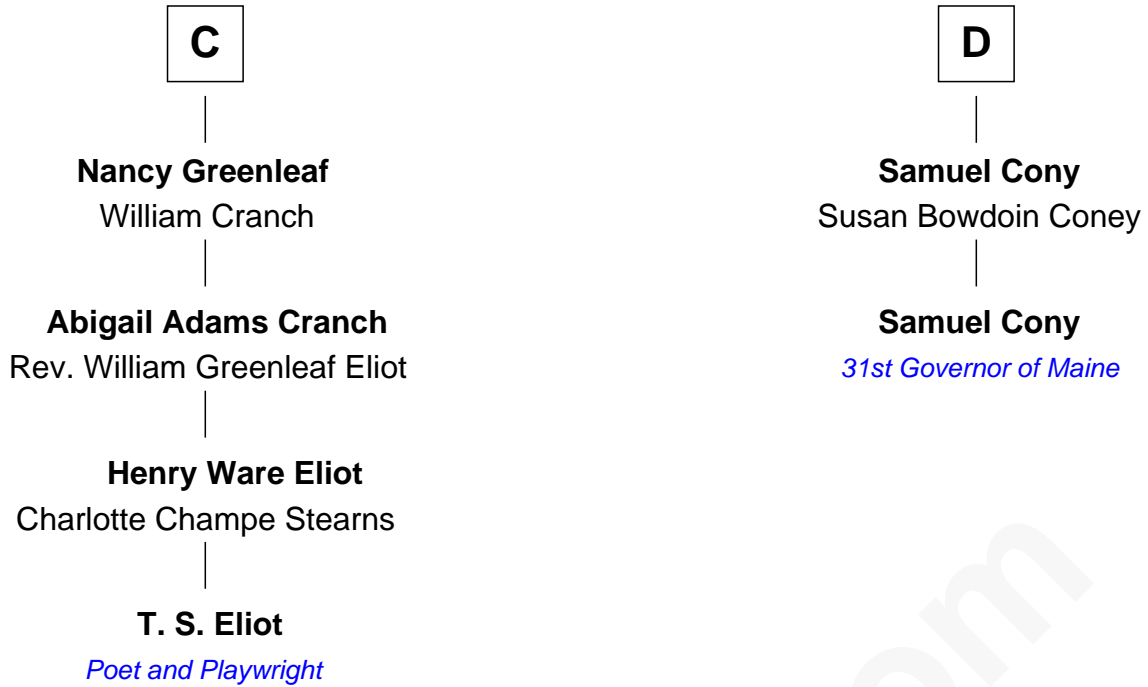

FamousKin.com Relationship Chart of

T. S. Eliot

Poet and Playwright

18th cousin 2 times removed of

Samuel Cony

31st Governor of Maine

John, King of England
Isabelle of Angoulême

Henry III, King of England
Eleanor of Provence

Edward I, King of England
Eleanor of Castile

Elizabeth Plantagenet
Humphrey de Bohun

Margaret de Bohun
Sir Hugh de Courtney

Elizabeth de Courtney
Sir Andrew Luttrell

Sir Hugh Luttrell
Catherine de Beaumont

Sir John Luttrell
Margaret Touchet

A

Henry III, King of England
Eleanor of Provence

Edmund Plantagenet
Blanche of Artois

Henry Plantagenet
Maud de Chaworth

Eleanor Plantagenet
Richard Fitzalan

John Fitzalan
Eleanor Maltravers

Joan Fitzalan
Sir William Echyngam

Joan Echyngam
Sir John Bayntun

B

FamousKin.com