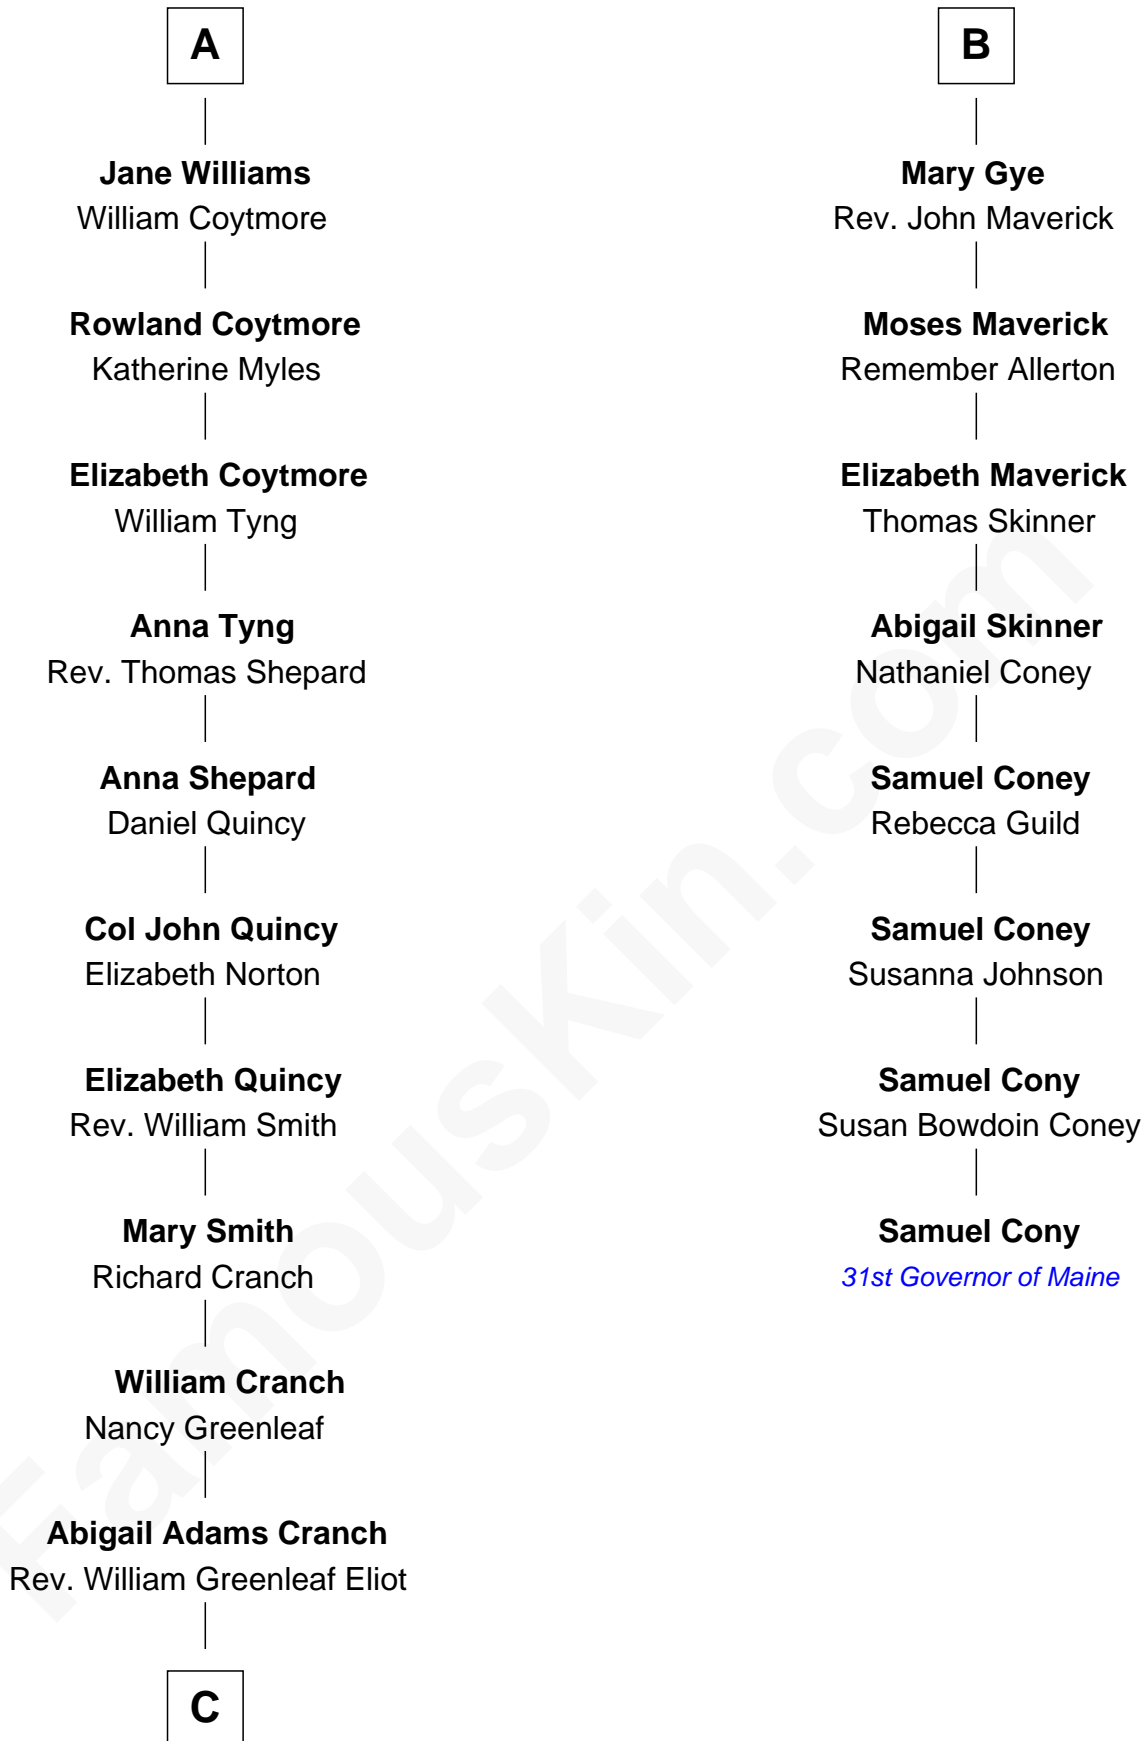

FamousKin.com Relationship Chart of

T. S. Eliot

Poet and Playwright

14th cousin 4 times removed of

Samuel Cony

31st Governor of Maine

C

Henry Ware Eliot
Charlotte Champe Stearns

T. S. Eliot
Poet and Playwright

FamousKin.com