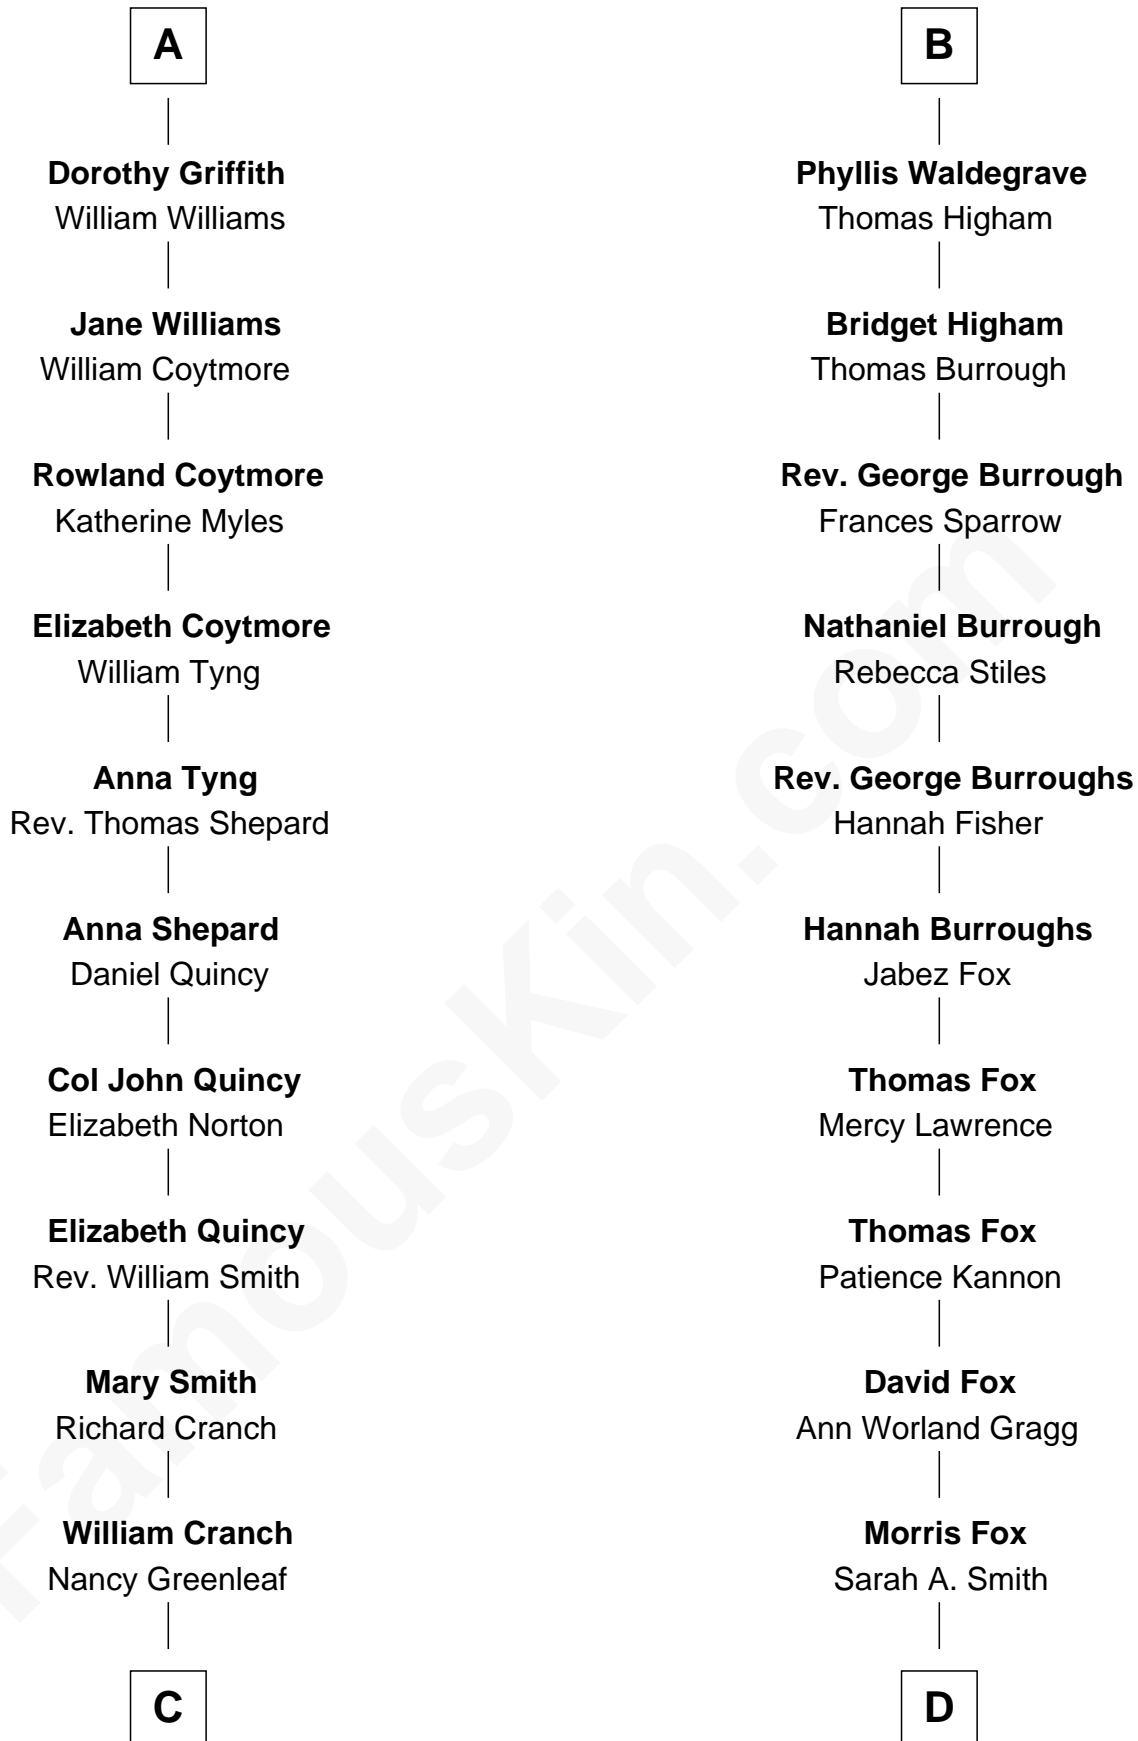

FamousKin.com Relationship Chart of

T. S. Eliot

Poet and Playwright

19th cousin 1 time removed of

Bob Moore

Co-Founder, Bob's Red Mill

Bartholomew de Badlesmere

Margaret de Clare

Sir John de Tibetot

Sir Robert de Tibetot

Margaret Deincourt

Elizabeth de Tibetot

Sir Philip le Despencer

Margery Despencer

Sir Roger Wentworth

Henry Wentworth

Elizabeth Howard

Margery Wentworth

Sir William Waldegrave

George Waldegrave

Anne Drury

B

C

Abigail Adams Cranch
Rev. William Greenleaf Eliot

Henry Ware Eliot
Charlotte Champe Stearns

T. S. Eliot
Poet and Playwright

D

Violette Fox
Daniel Francis Learnard

Clinton Morris Learnard
Gertrude Maud Yost

Doris Dell Learnard
Kenneth Earl Moore

Bob Moore
Co-Founder, Bob's Red Mill