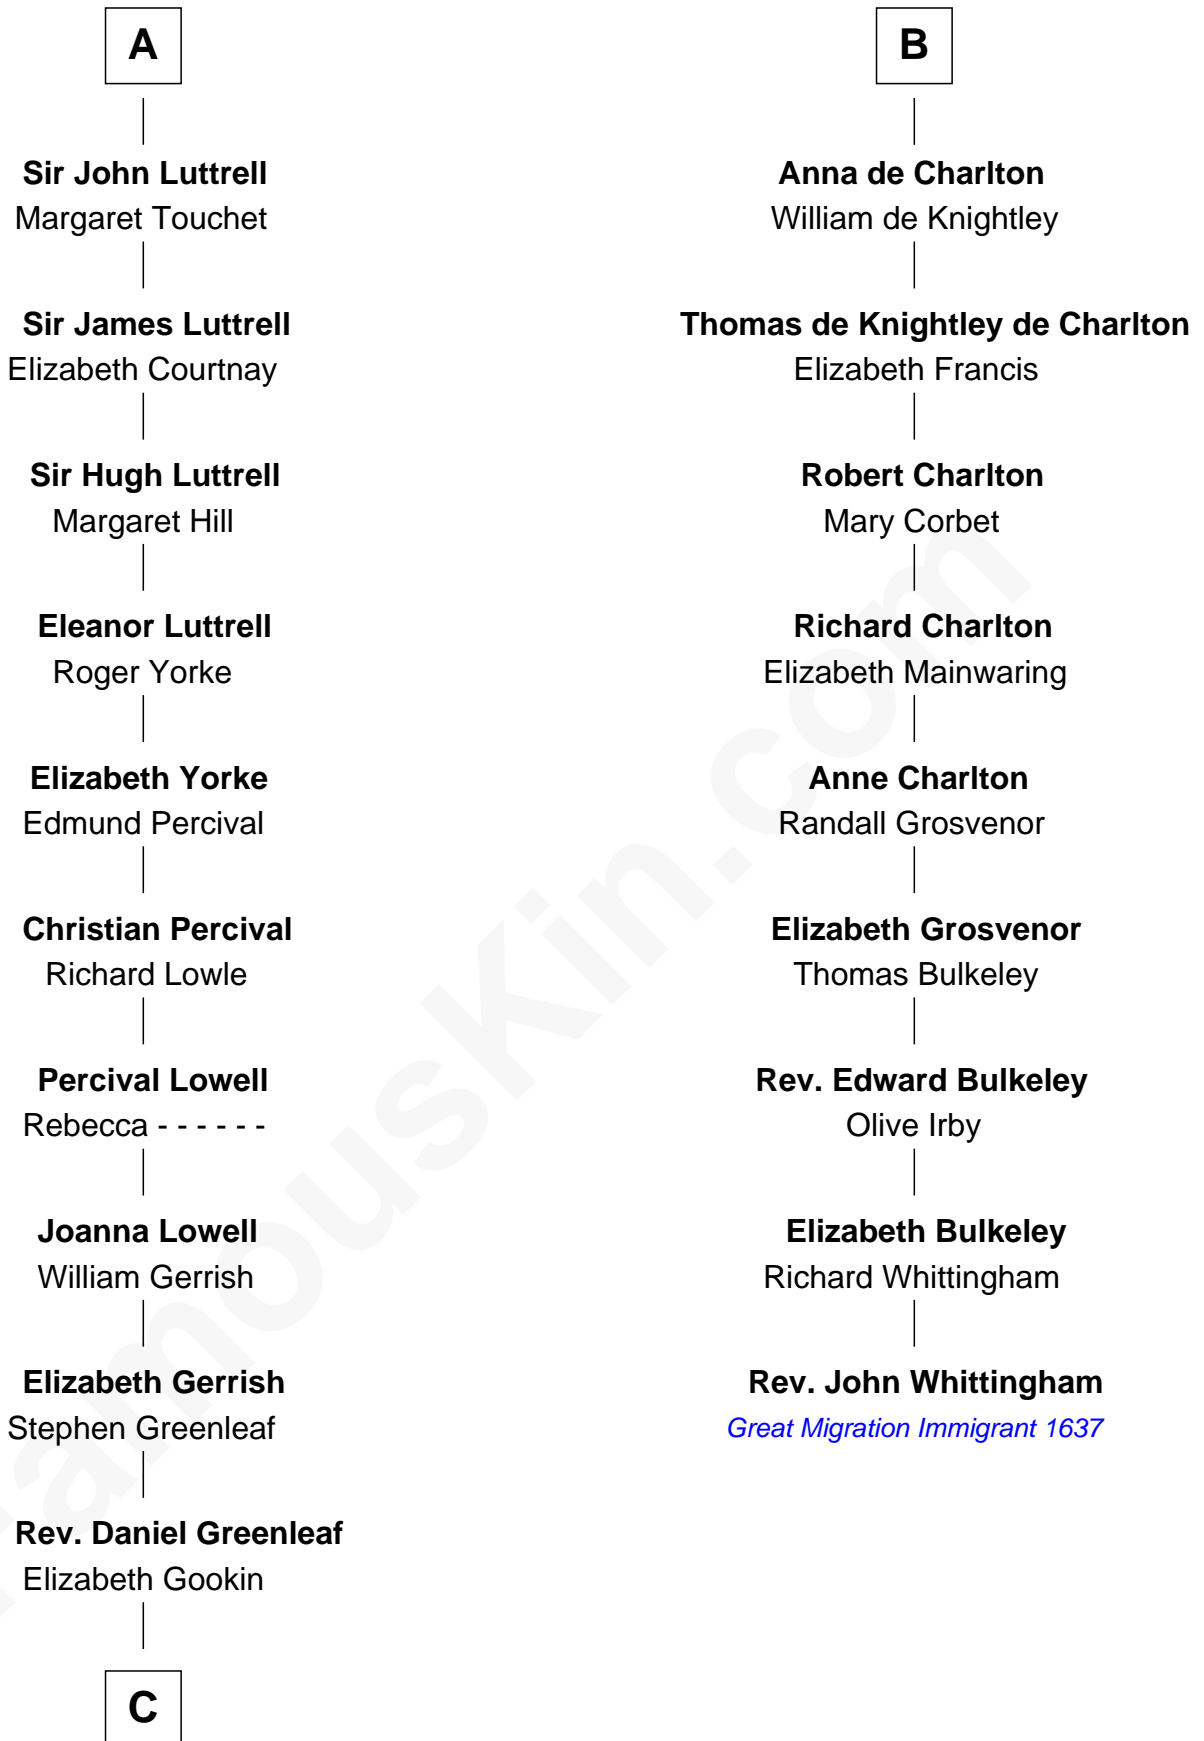

# FamousKin.com Relationship Chart of

**T. S. Eliot**

*Poet and Playwright*

15th cousin 6 times removed of

**Rev. John Whittingham**

*(c1616 - 1639) Great Migration Immigrant 1637*

**Henry II, King of England**

**Stephen Longespee**  
Emmeline de Ridelisford

**Edward I, King of England**  
Eleanor of Castile

**Ela Longespee**  
Sir Roger la Zouche

**Elizabeth Plantagenet**  
Humphrey de Bohun

**Sir Alan la Zouche**  
Eleanor de Segrave

**Margaret de Bohun**  
Sir Hugh de Courtnay

**Elena Zouche**  
Alan de Charlton

**Elizabeth de Courtnay**  
Sir Andrew Luttrell

**Alan de Charlton**  
Margery FitzAer

**Sir Hugh Luttrell**  
Catherine de Beaumont

**Thomas de Charlton**  
-----

**A**

**B**

**C**

William Greenleaf

Mary Brown

Nancy Greenleaf

William Cranch