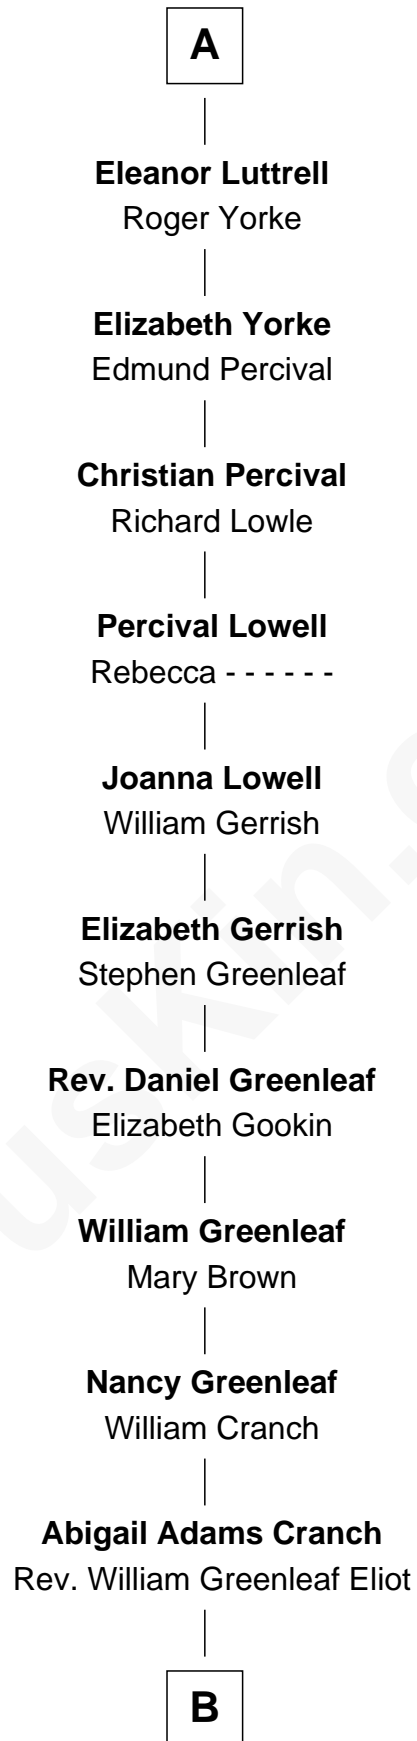

# FamousKin.com Relationship Chart of

**T. S. Eliot**

*Poet and Playwright*

17th Great-grandson of

**King Edward I**

*King of England*

**King Edward I**

Eleanor of Castile

**Elizabeth Plantagenet**

Humphrey de Bohun

**Margaret de Bohun**

Sir Hugh de Courtnay

**Elizabeth de Courtnay**

Sir Andrew Luttrell

**Sir Hugh Luttrell**

Catherine de Beaumont

**Sir John Luttrell**

Margaret Touchet

**Sir James Luttrell**

Elizabeth Courtnay

**Sir Hugh Luttrell**

Margaret Hill

**A**

**B**

**Henry Ware Eliot**

Charlotte Champe Stearns

**T. S. Eliot**

*Poet and Playwright*

FamousKin.com