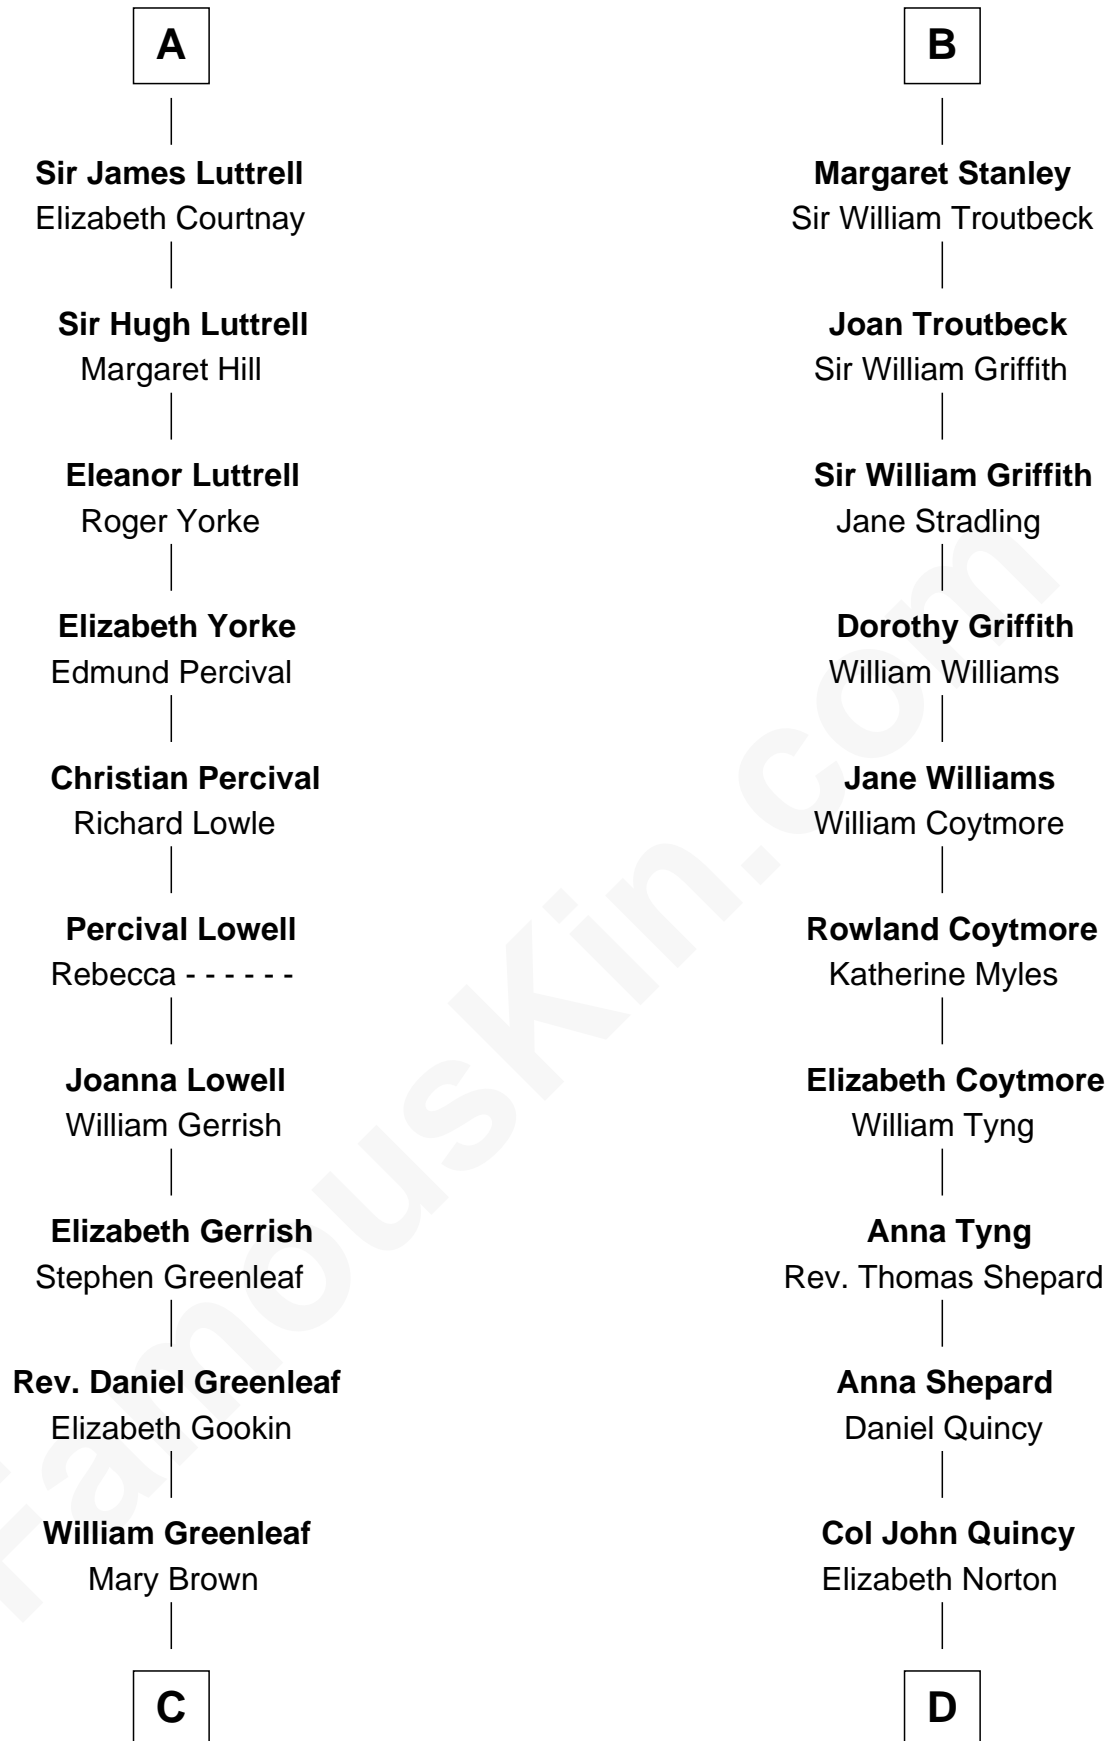

# FamousKin.com Relationship Chart of

**T. S. Eliot**

*Poet and Playwright*

18th cousin 2 times removed of

**Abigail (Smith) Adams**

*First Lady of President John Adams*

**Ramon Berenguer IV of Provence**

Beatrice of Savoy

**Eleanor of Provence**  
Henry III, King of England

**Edward I, King of England**  
Eleanor of Castile

**Elizabeth Plantagenet**  
Humphrey de Bohun

**Margaret de Bohun**  
Sir Hugh de Courtnay

**Elizabeth de Courtnay**  
Sir Andrew Luttrell

**Sir Hugh Luttrell**  
Catherine de Beaumont

**Sir John Luttrell**  
Margaret Touchet

**A**

**Eleanor of Provence**  
Henry III, King of England

**Edmund Plantagenet**  
Blanche of Artois

**Henry Plantagenet**  
Maud de Chaworth

**Eleanor Plantagenet**  
Richard Fitzalan

**Sir Richard Fitzalan**  
Elizabeth de Bohun

**Elizabeth Fitzalan**  
Sir Robert Goushill

**Joan Goushill**  
Sir Thomas Stanley

**B**

FamousKin.com