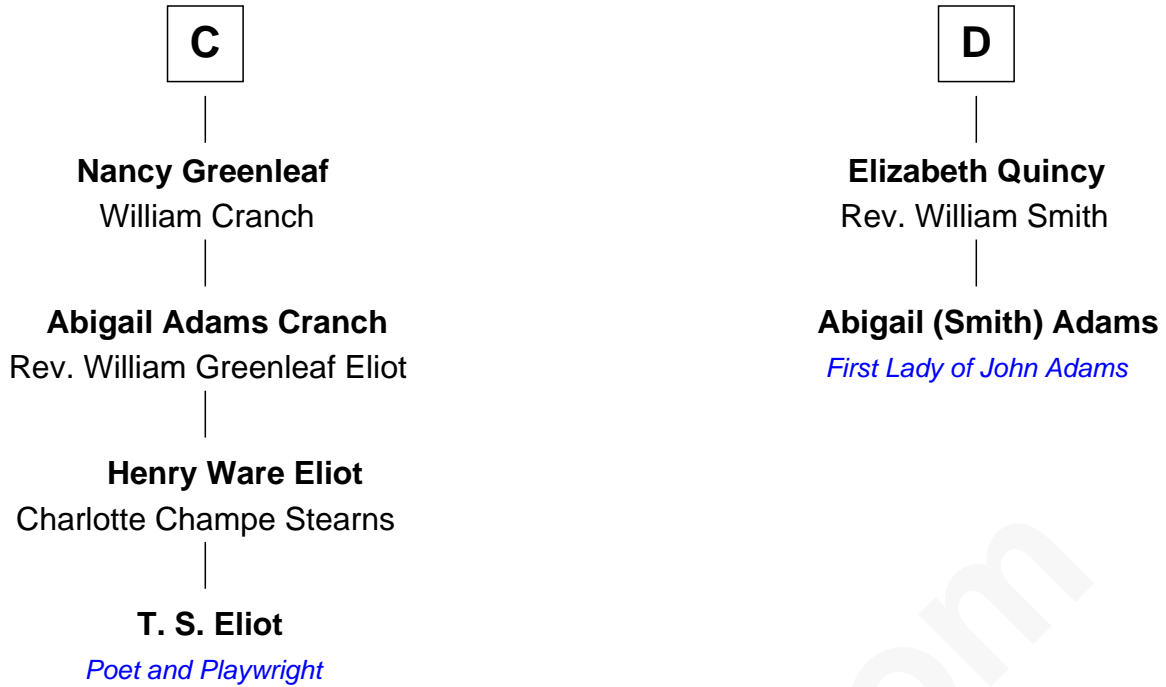

# FamousKin.com Relationship Chart of

**T. S. Eliot**

*Poet and Playwright*

18th cousin 2 times removed of

**Abigail (Smith) Adams**

*First Lady of President John Adams*

**Ramon Berenguer IV of Provence**

Beatrice of Savoy

**Sir Hugh Luttrell**  
Catherine de Beaumont

**Sir John Luttrell**  
Margaret Touchet

**A**

**Eleanor of Provence**  
Henry III, King of England

**Edmund Plantagenet**  
Blanche of Artois

**Henry Plantagenet**  
Maud de Chaworth

**Eleanor Plantagenet**  
Richard Fitzalan

**Sir Richard Fitzalan**  
Elizabeth de Bohun

**Elizabeth Fitzalan**  
Sir Robert Goushill

**Joan Goushill**  
Sir Thomas Stanley

**B**

FamousKin.com