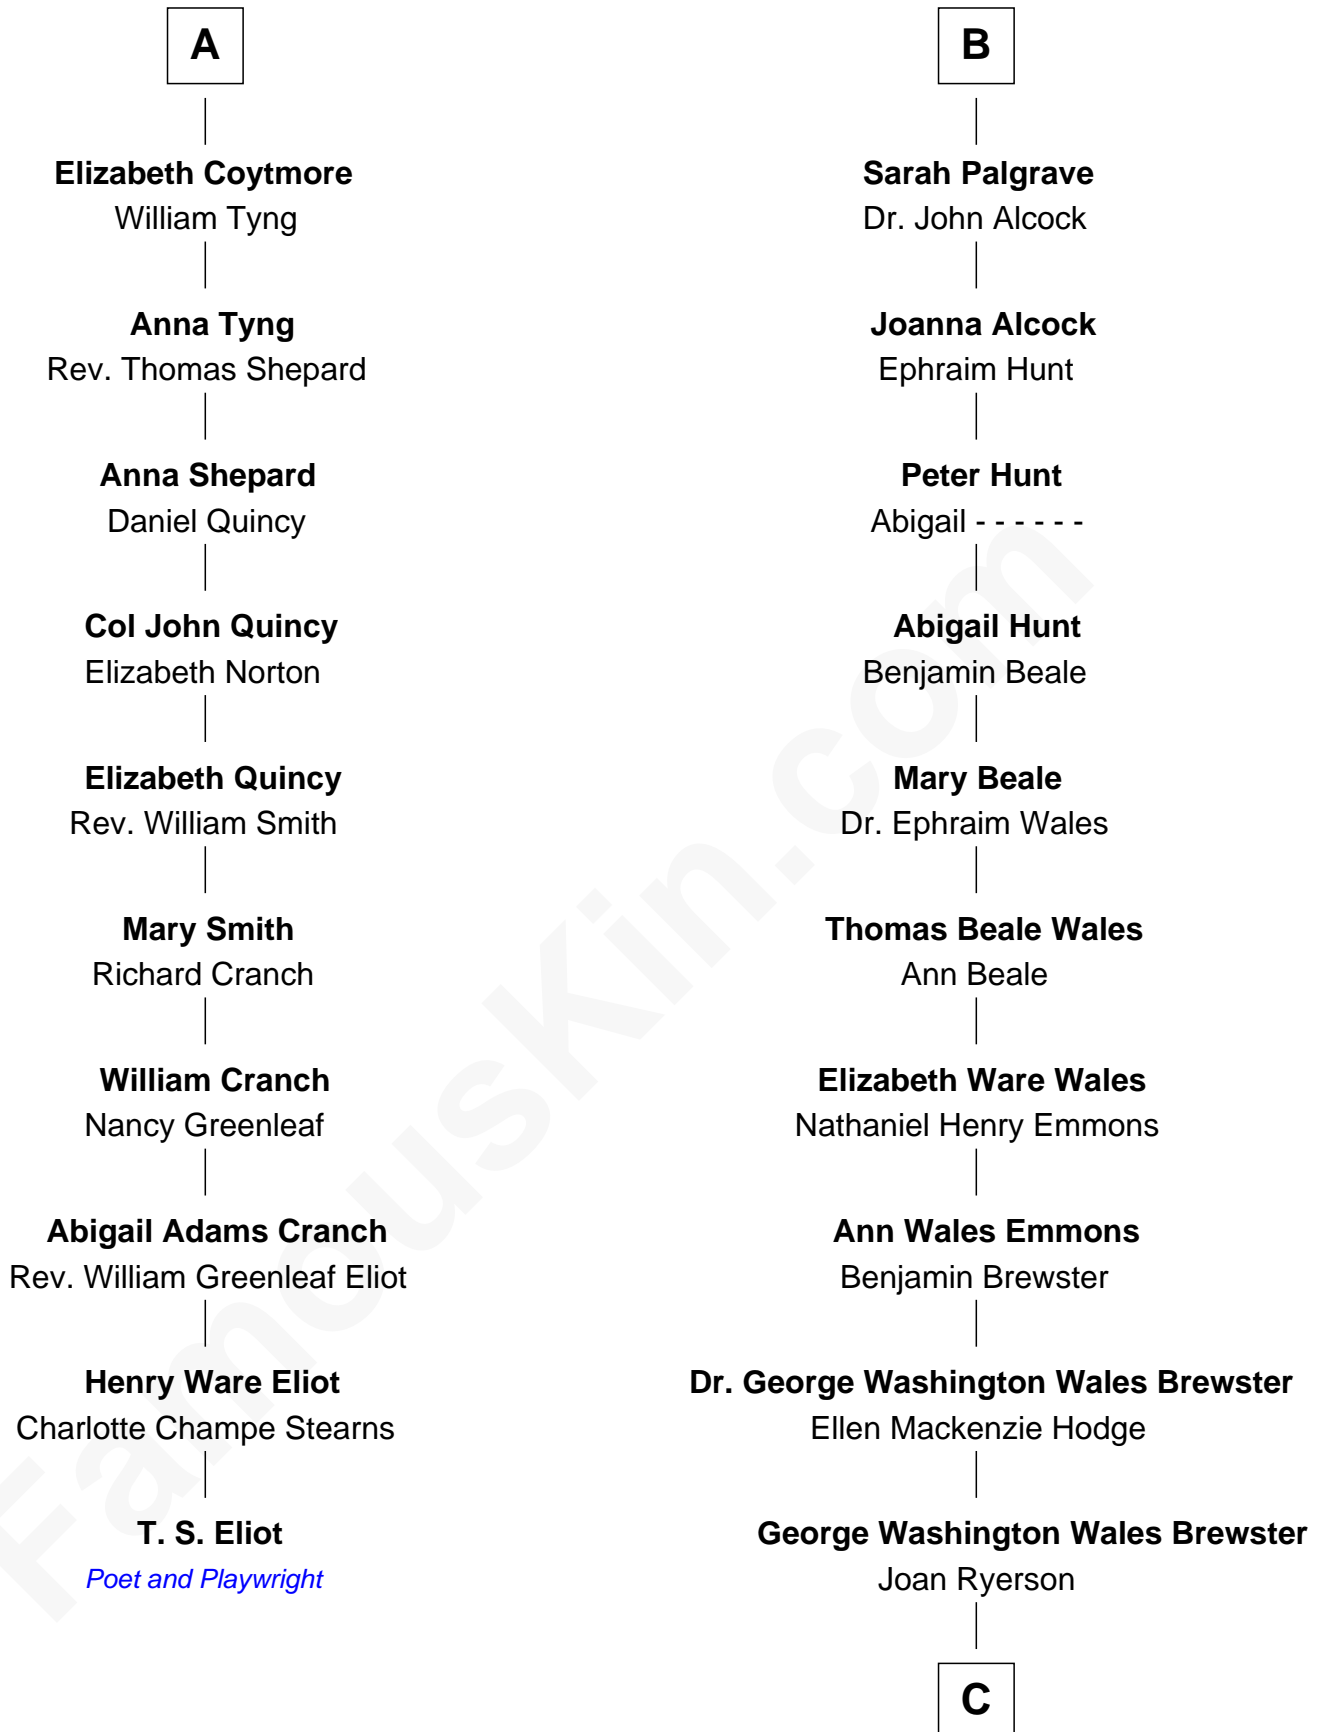

FamousKin.com Relationship Chart of

T. S. Eliot

Poet and Playwright

16th cousin 2 times removed of

Paget Brewster

TV Actress

Sir Robert Goushill

Elizabeth Fitzalan

C

Galen Brewster
Hathaway Tew

Paget Brewster
TV Actress

FamousKin.com