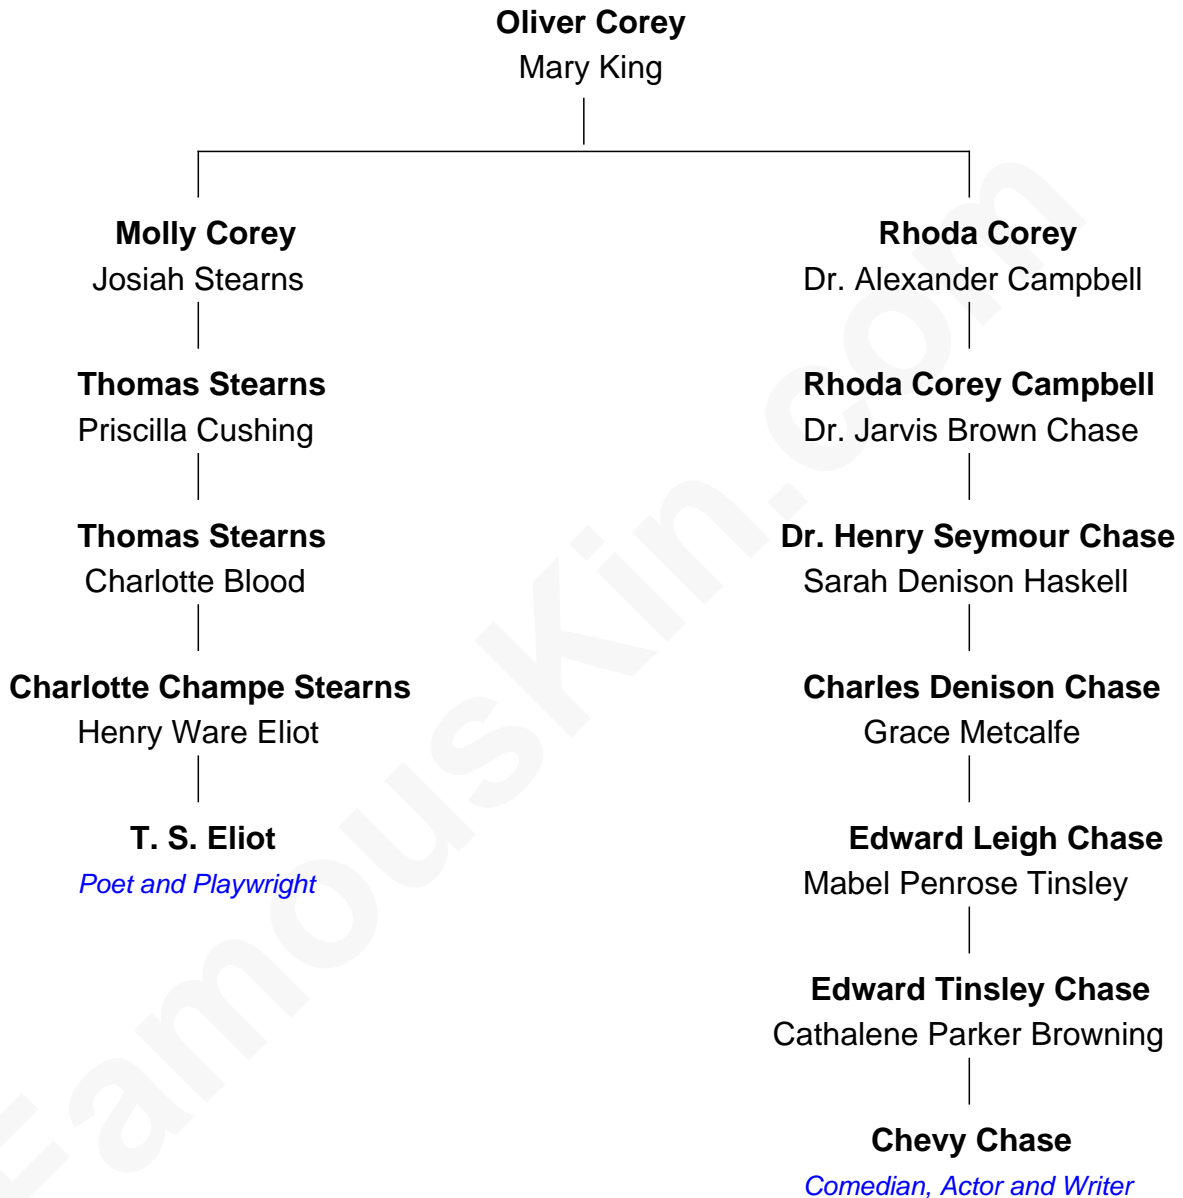

FamousKin.com Relationship Chart of

T. S. Eliot

Poet and Playwright

4th cousin 2 times removed of

Chevy Chase

Comedian, Actor and Writer

Chevy Chase photo by [Alan Light](#) [\(CC BY 2.0\)](#)