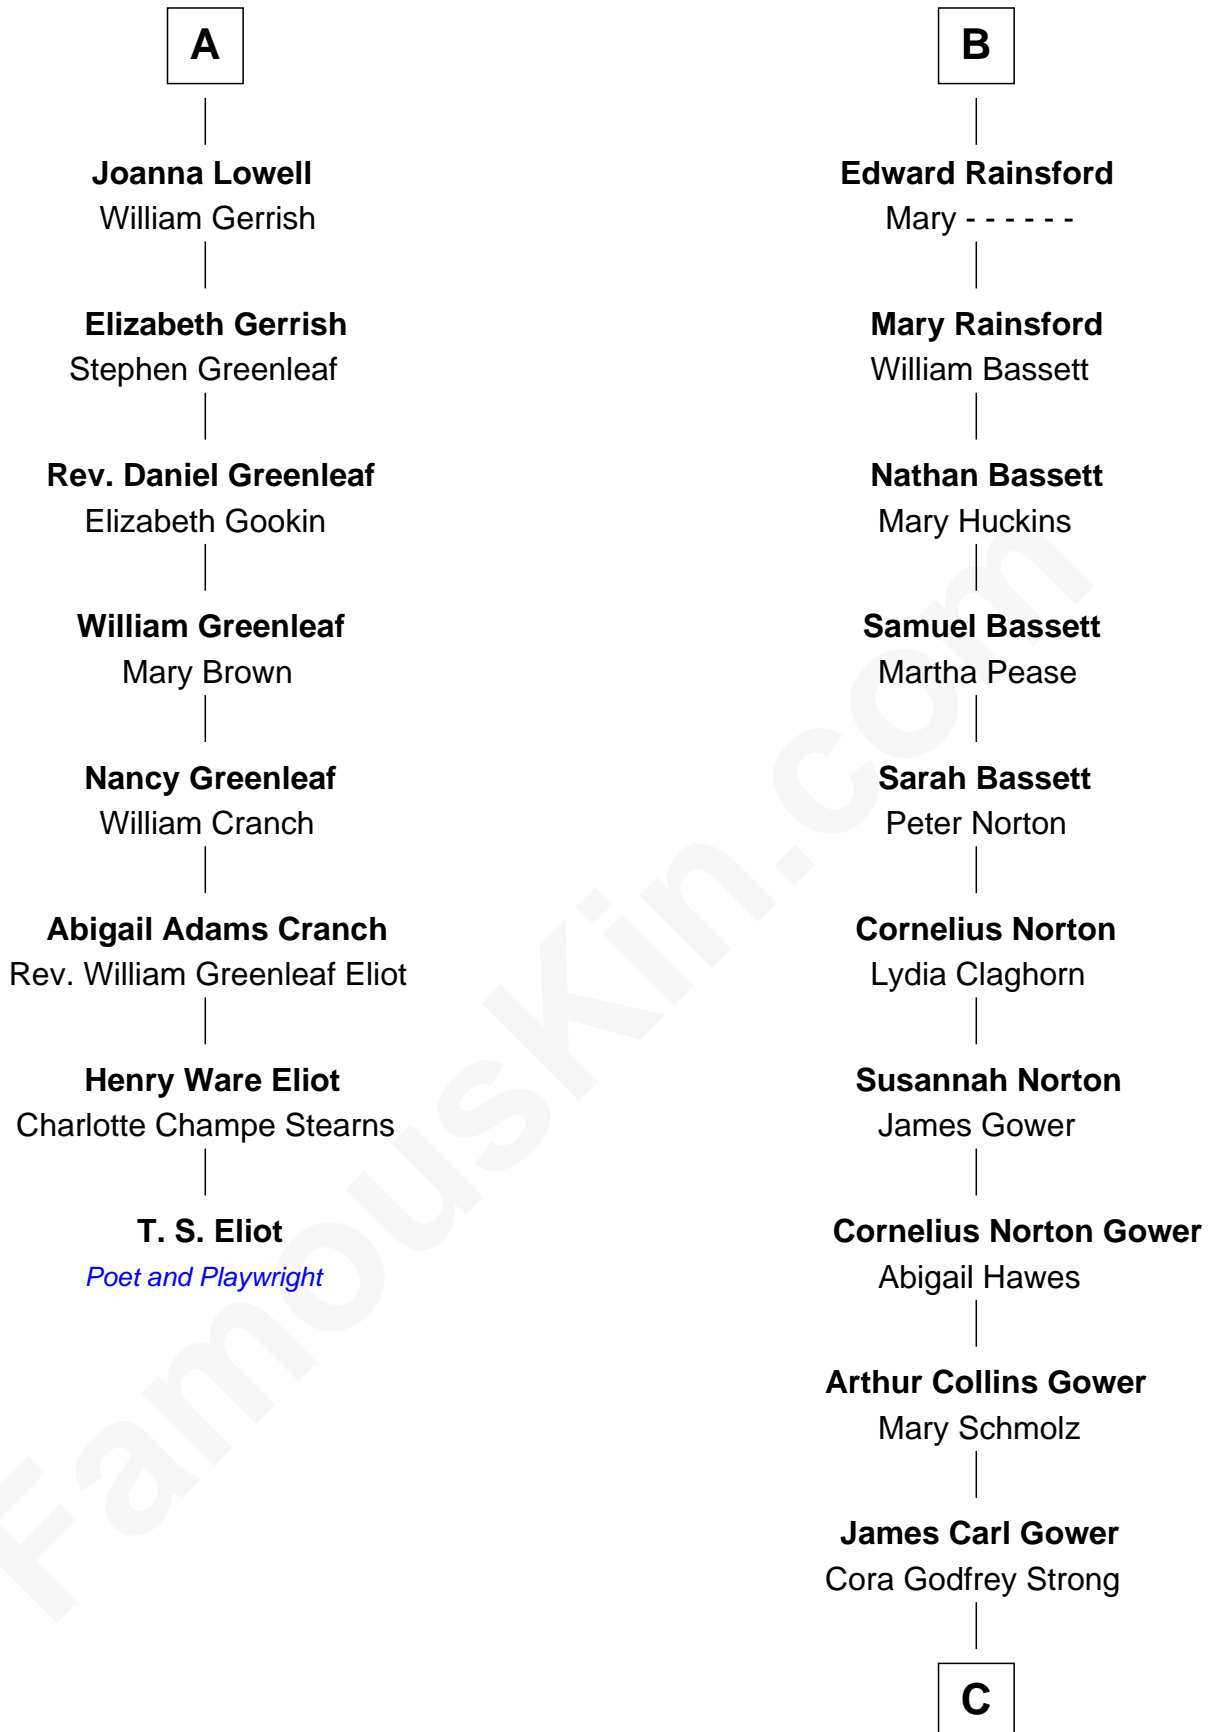

FamousKin.com Relationship Chart of

T. S. Eliot

Poet and Playwright

14th cousin 5 times removed of

Sarah Palin

9th Governor of Alaska

Sir Walter Hungerford

Katherine Peverell

Margaret Botreaux

Eleanor Hungerford

Sir John White

Robert White

Margaret Gainsford

Margaret White

John Kirton

Stephen Kirton

Margaret Offley

Thomas Kirton

Mary Sadler

Mary Kirton

Robert Rainsford

B

C

—
Helen Louise Gower
Clement James Sheeran

—
Sarah Sheeran
Charles Richard Heath

—
Sarah Palin
9th Governor of Alaska

FamousKin.com