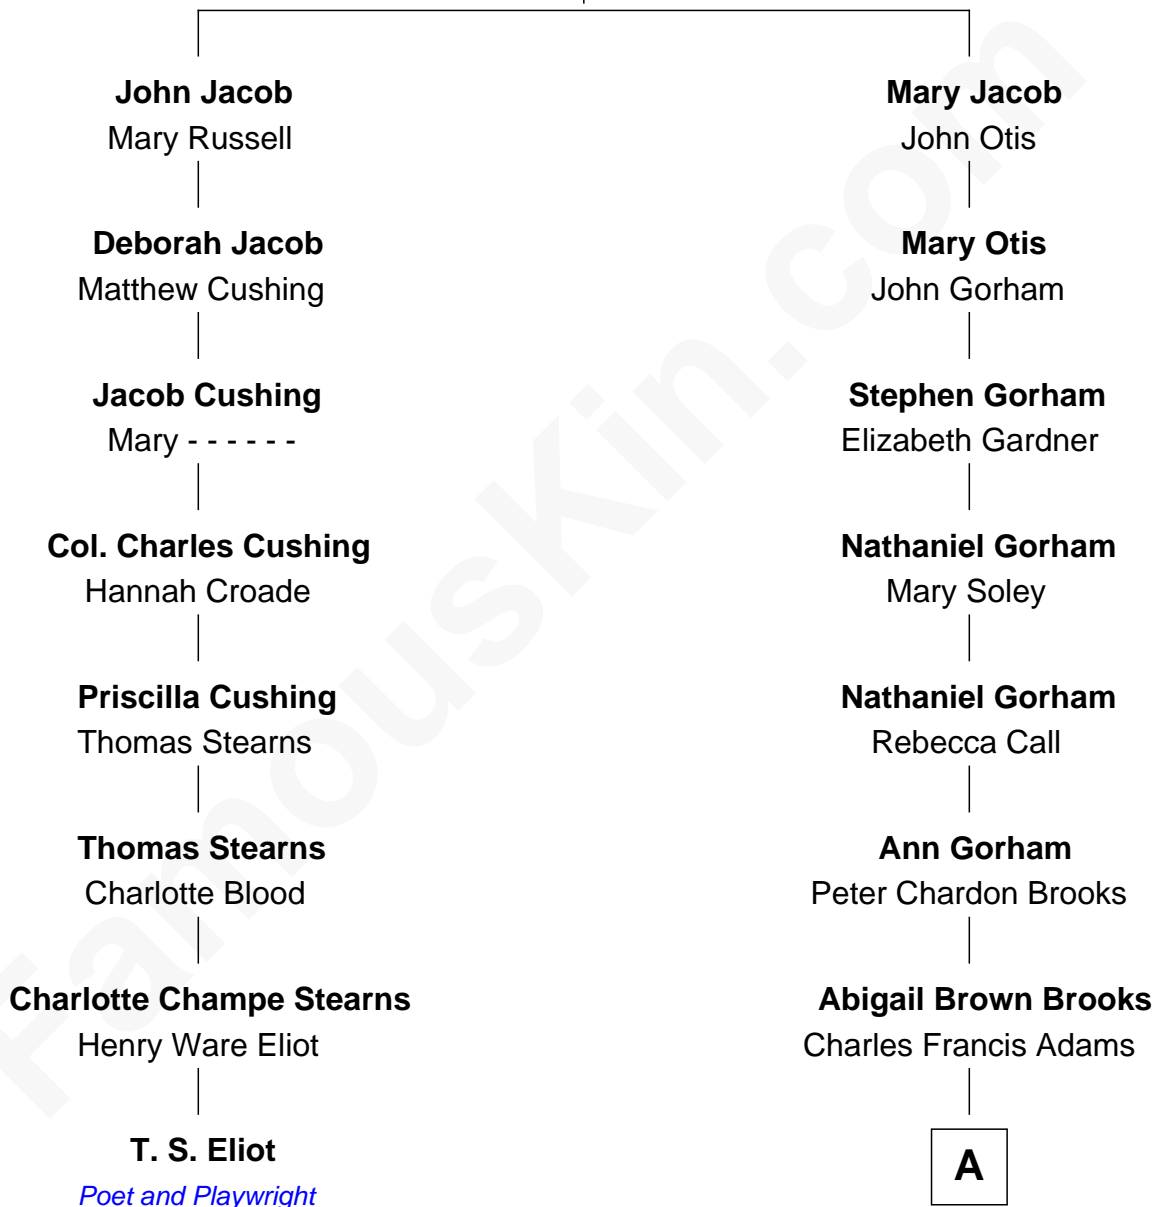

# FamousKin.com Relationship Chart of

**T. S. Eliot**

*Poet and Playwright*

7th cousin 3 times removed of

**John Adams Morgan**

*1952 Olympic Sailing Gold Medalist*

**Nicholas Jacob**

Mary Gilman

A

**John Quincy Adams**

Frances Cadwallader Crowninshield

**Charles Francis Adams**

Frances Lovering

**Catherine Frances Lovering Adams**

Henry Sturgis Morgan

**John Adams Morgan**