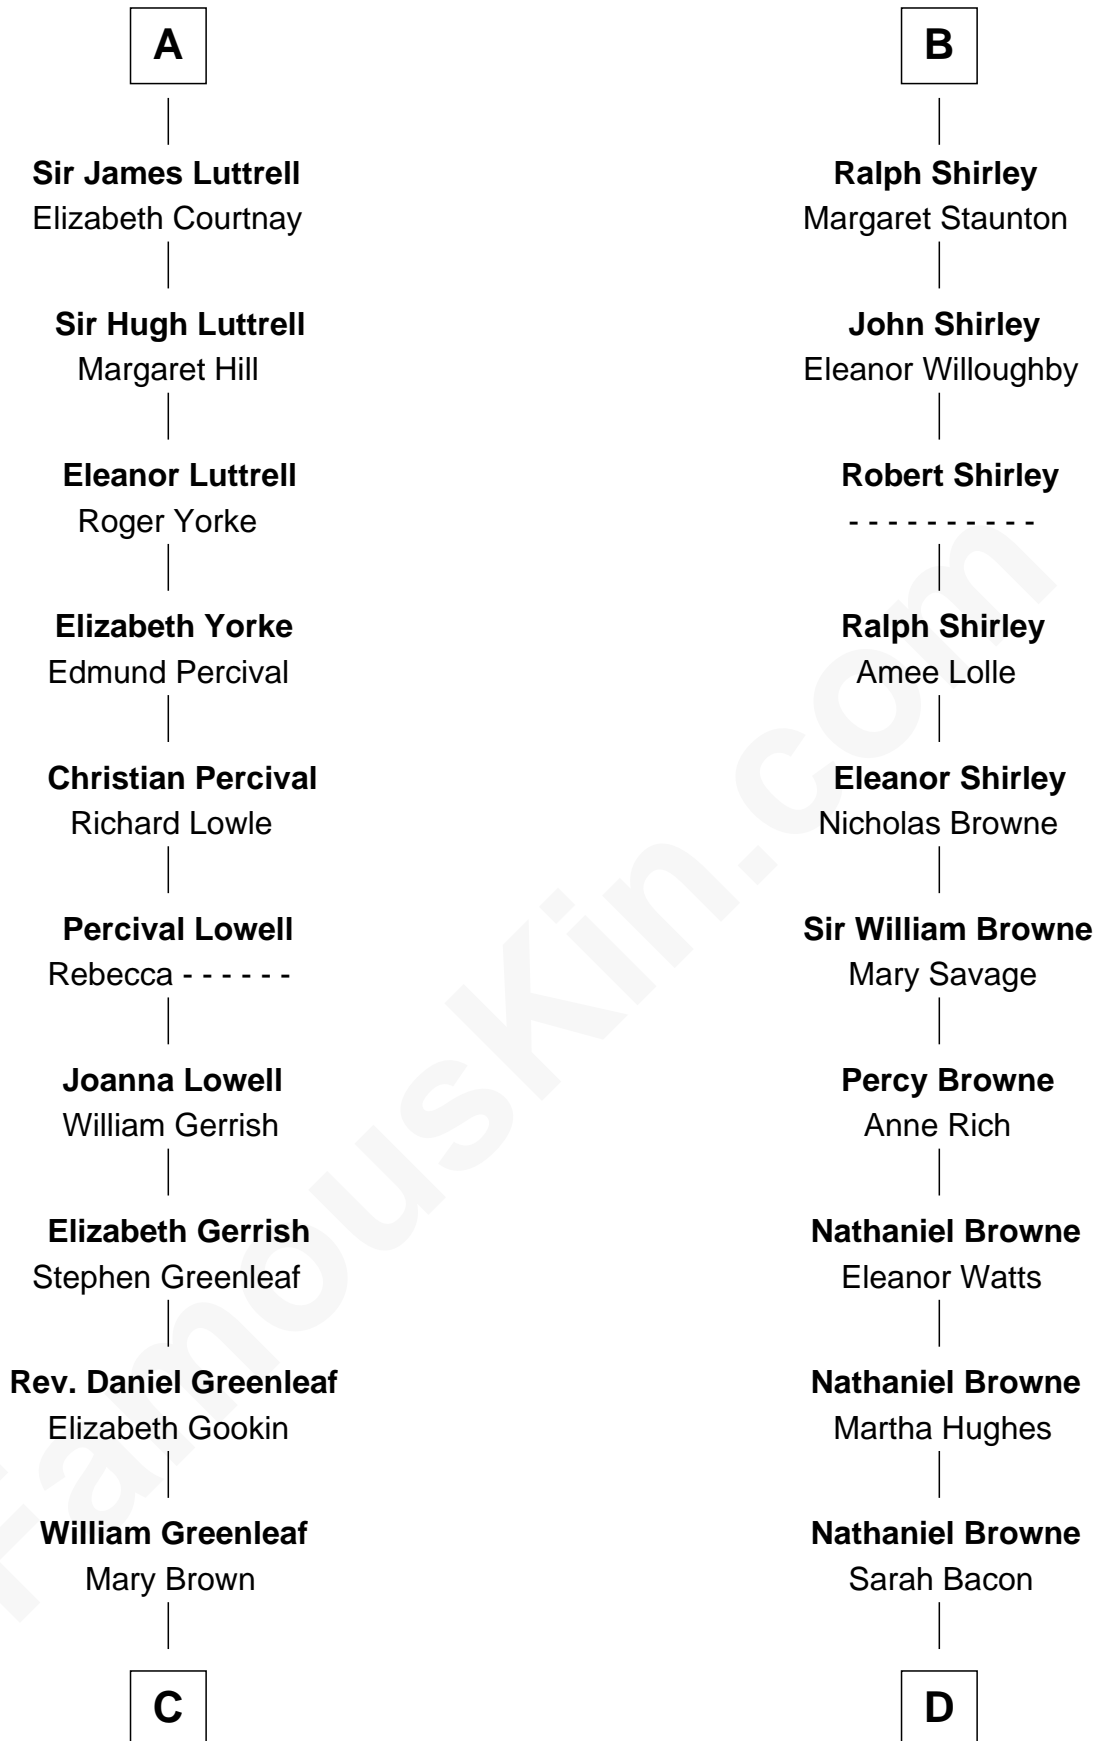

FamousKin.com
Relationship Chart of
Rev. William Greenleaf Eliot
Founder, Washington Univ - St Louis

19th cousin 2 times removed of
William Henry Moore
Co-Founder, U.S. Steel and Nabisco

C

Elizabeth Greenleaf

Samuel Eliot

William Greenleaf Eliot

Margaret Greenleaf Dawes

Rev. William Greenleaf Eliot

Founder, Washington Univ, St Lo

D

Sarah Browne

George Beckwith

George Beckwith

Rachel Marsh

George Beckwith

Mary Bradley

Rachael Arvilla Beckwith

Nathaniel Ford Moore

William Henry Moore

Co-Founder, U.S. Steel and Nabisco