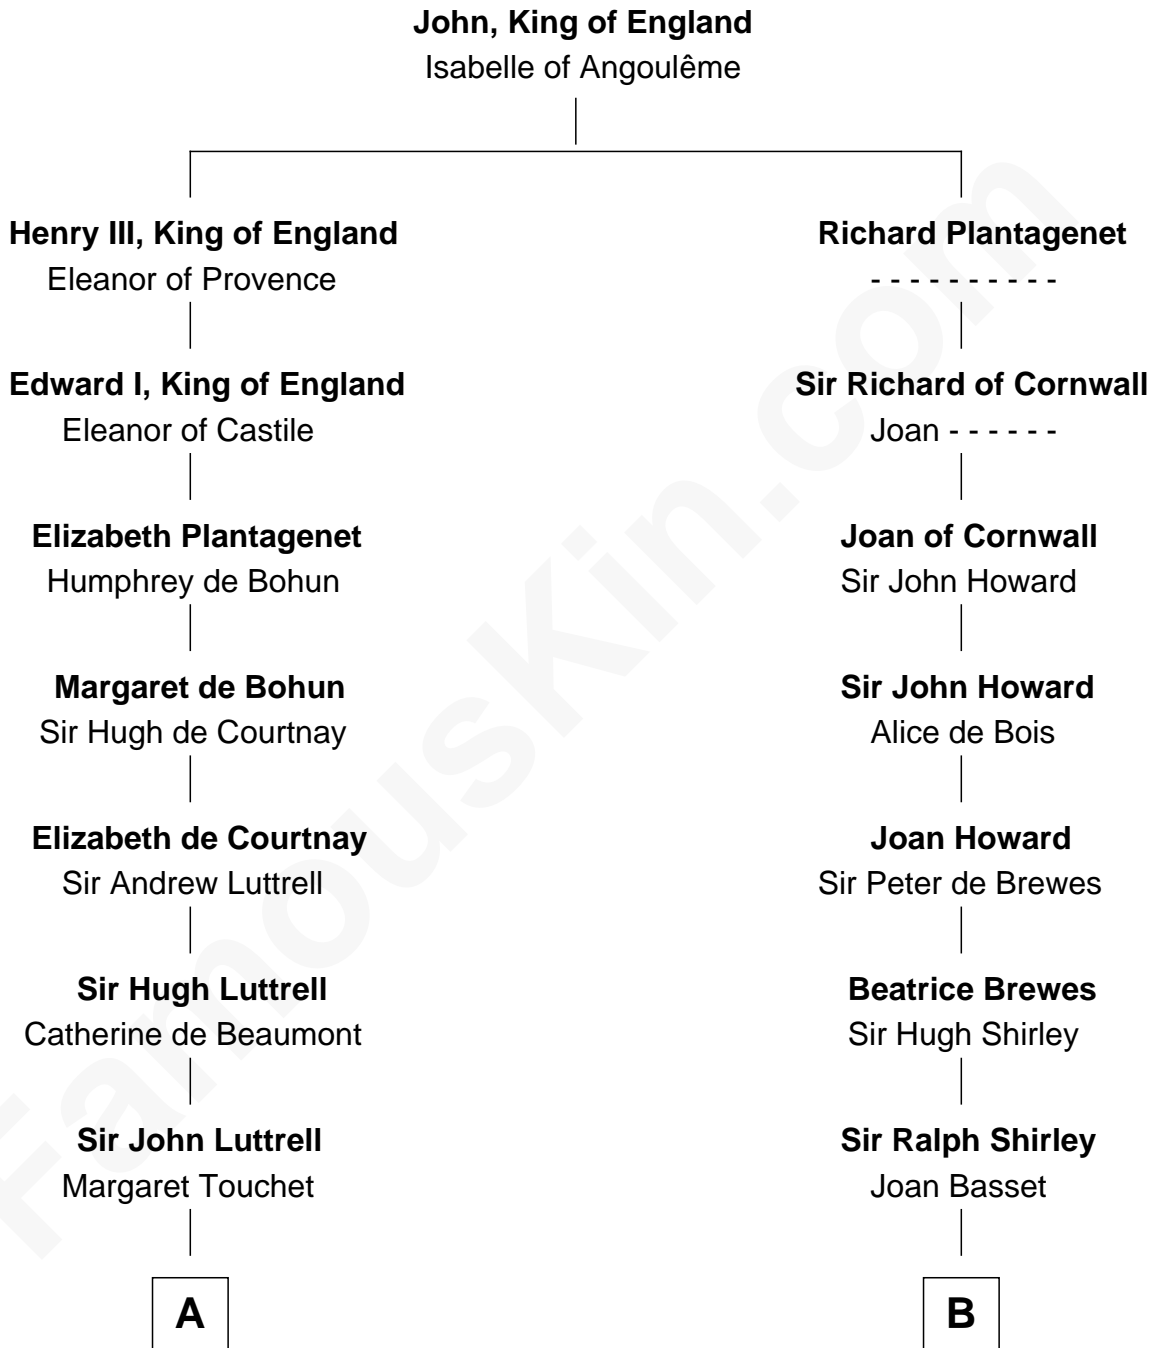

FamousKin.com
Relationship Chart of
Rev. William Greenleaf Eliot
Founder, Washington Univ - St Louis

19th cousin 2 times removed of
William Henry Moore
Co-Founder, U.S. Steel and Nabisco

C

Elizabeth Greenleaf

Samuel Eliot

William Greenleaf Eliot

Margaret Greenleaf Dawes

Rev. William Greenleaf Eliot

Founder, Washington Univ, St Lo

D

Sarah Browne

George Beckwith

George Beckwith

Rachel Marsh

George Beckwith

Mary Bradley

Rachael Arvilla Beckwith

Nathaniel Ford Moore

William Henry Moore

Co-Founder, U.S. Steel and Nabisco