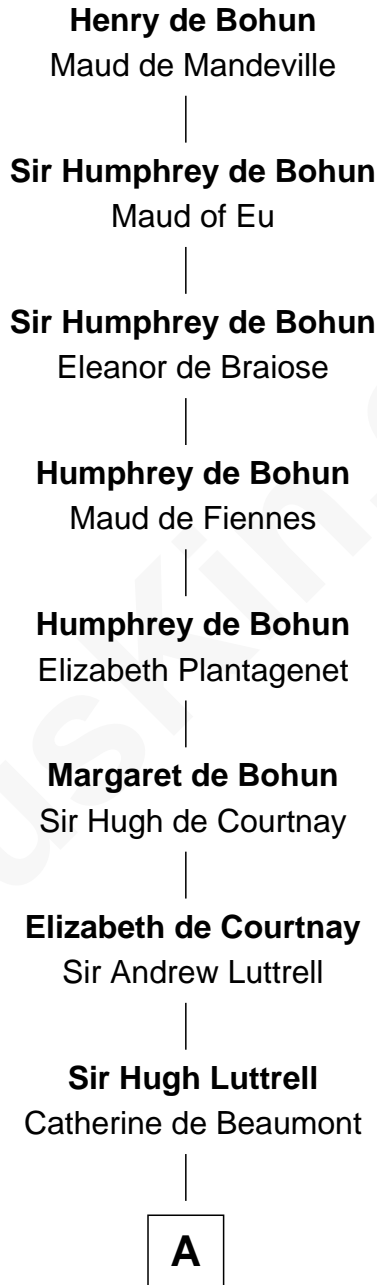

FamousKin.com
Relationship Chart of
Rev. William Greenleaf Eliot
Founder, Washington Univ - St Louis

19th Great-grandson of

Henry de Bohun
Magna Carta Surety

A

Sir John Luttrell
Margaret Touchet

Sir James Luttrell
Elizabeth Courtnay

Sir Hugh Luttrell
Margaret Hill

Eleanor Luttrell
Roger Yorke

Elizabeth Yorke
Edmund Percival

Christian Percival
Richard Lowle

Percival Lowell
Rebecca - - - - -

Joanna Lowell
William Gerrish

Elizabeth Gerrish
Stephen Greenleaf