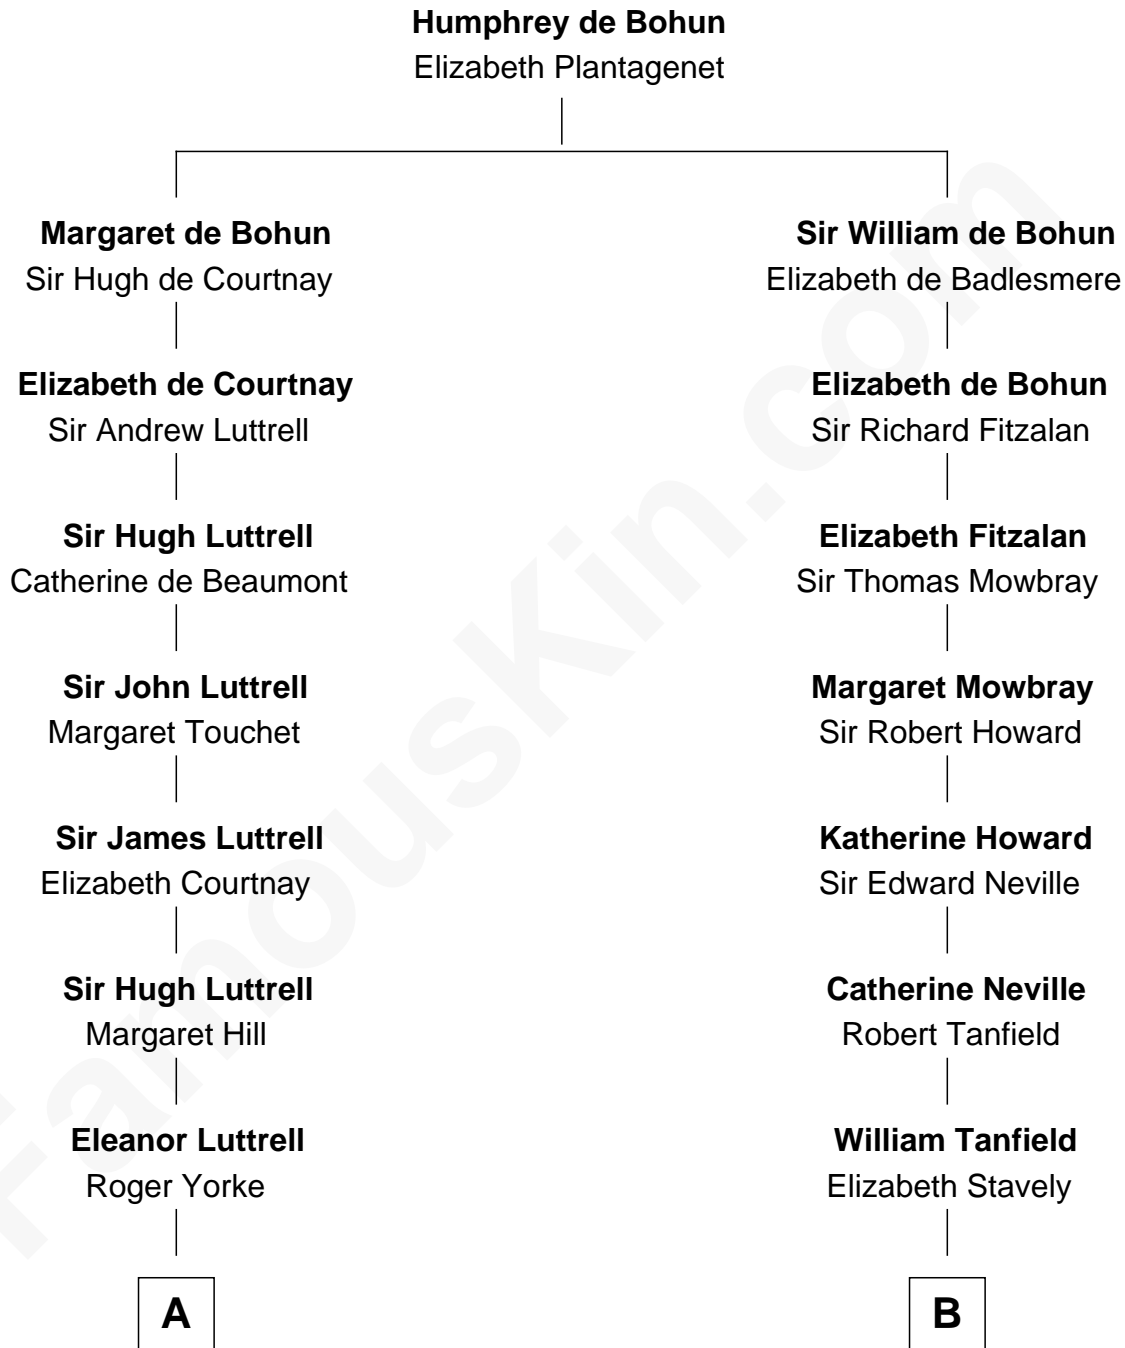

FamousKin.com
Relationship Chart of
Rev. William Greenleaf Eliot
Founder, Washington Univ - St Louis

16th cousin 2 times removed of

William Fishback
17th Governor of Arkansas

C

Sophia Ann Yates
Frederick Fishback

William Fishback
17th Governor of Arkansas

FamousKin.com