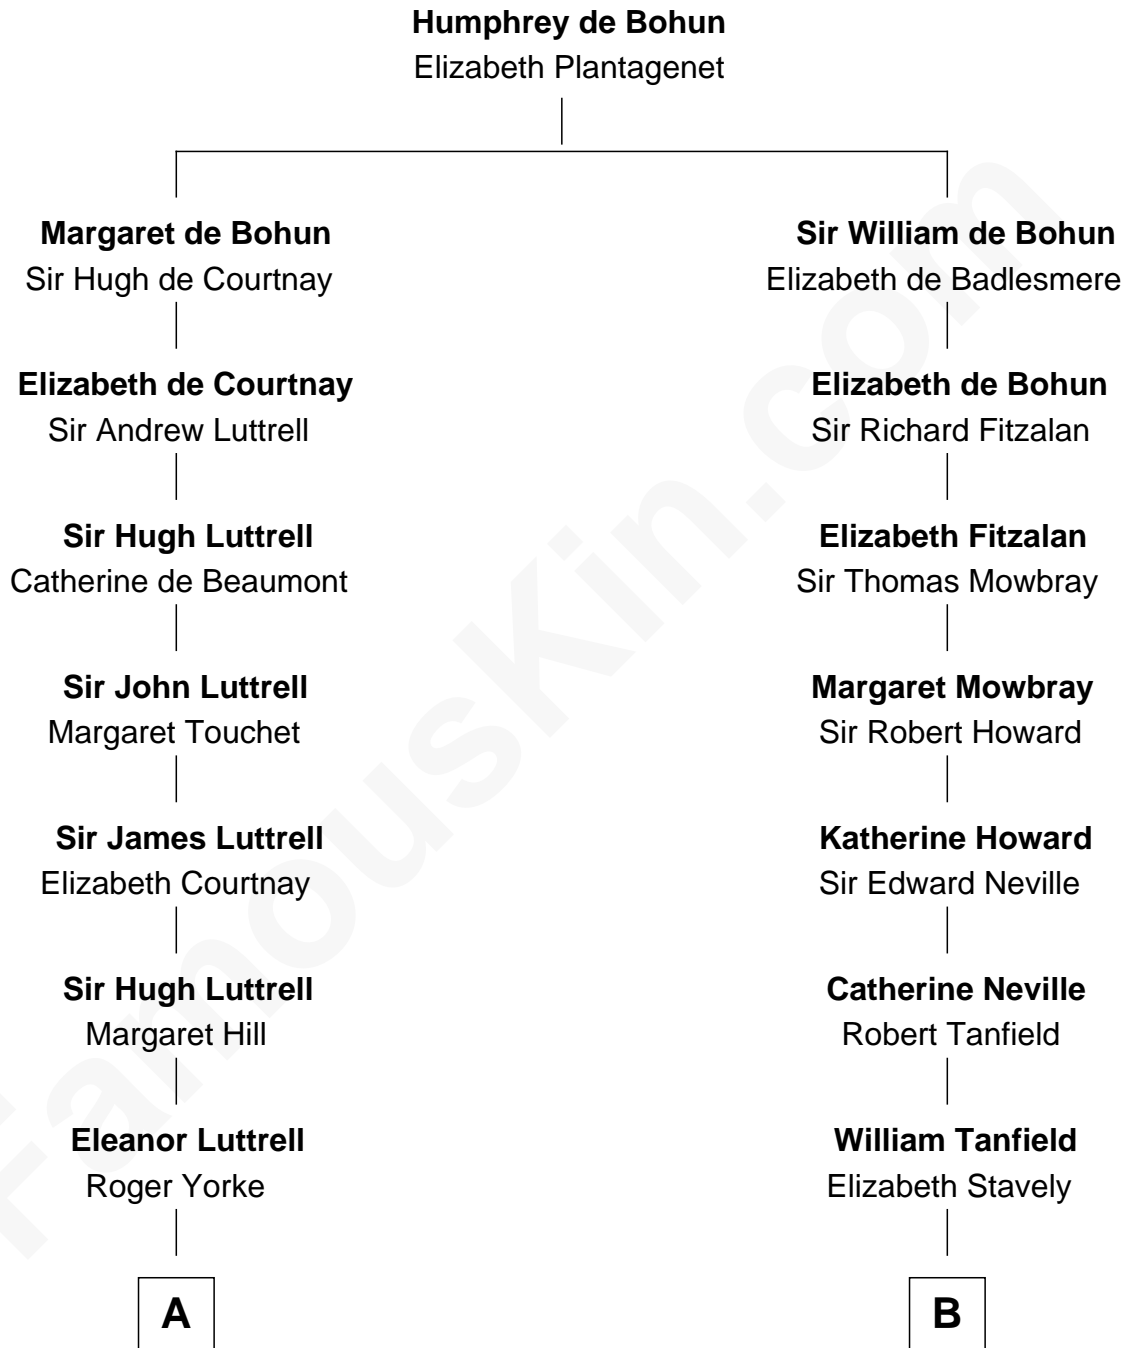

**FamousKin.com**  
**Relationship Chart of**  
**Rev. William Greenleaf Eliot**  
*Founder, Washington Univ - St Louis*

16th cousin 5 times removed of

**Douglas Trumbull**  
*Film Special Effects Pioneer*

C

**Virginia Ann Mildred Thomas**

Walter Bowdoin Trumbull

**Robert Morris Wilton Trumbull**

Emily Shurtleff

**Morris Kinnard Trumbull**

Alice G. Greer

**Donald Edmond Trumbull**