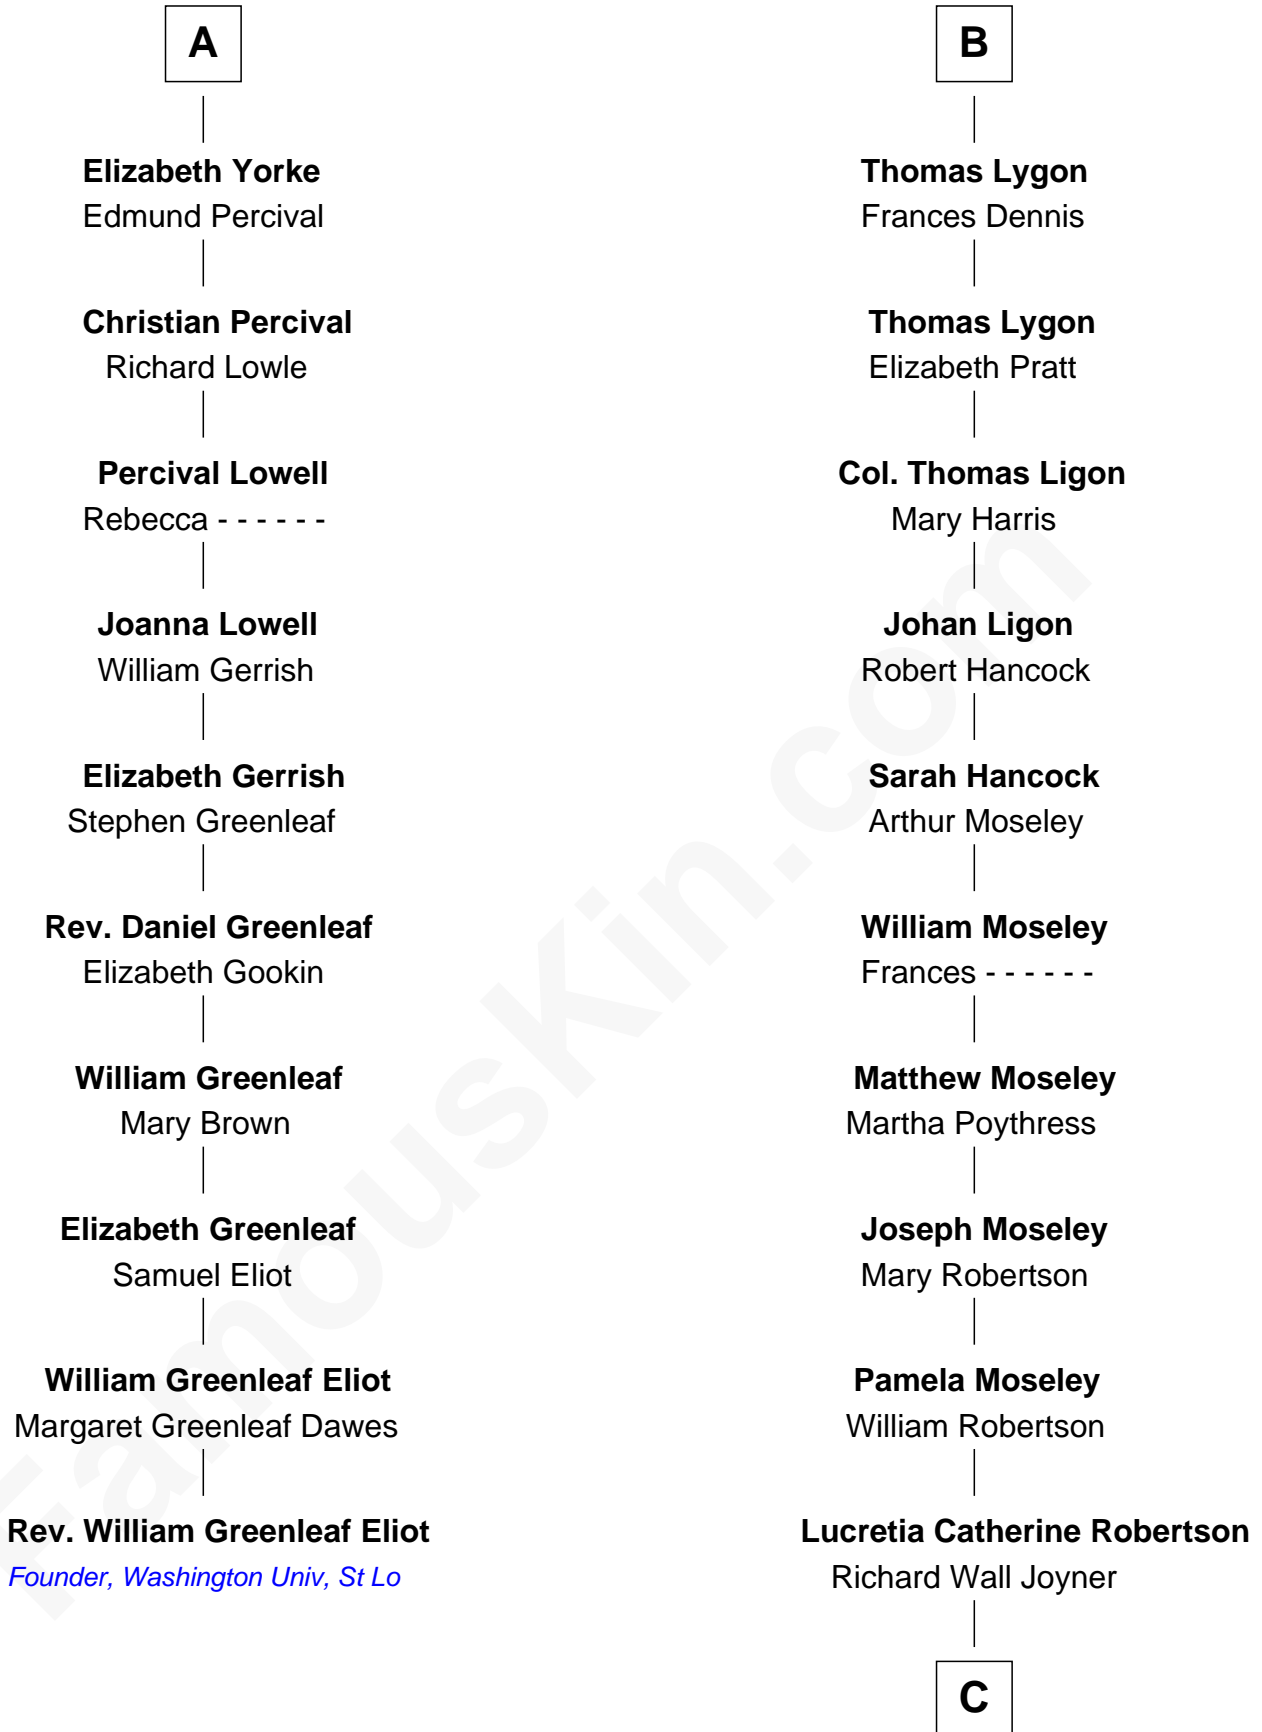

FamousKin.com
Relationship Chart of
Rev. William Greenleaf Eliot
Founder, Washington Univ - St Louis

16th cousin 5 times removed of
Glenn Close
Movie, Television, and Stage Actress

C

Elizabeth Irvin Joyner

William Murray Mitchell

Catherine Mitchell

Edwin Munford Taliaferro

Elizabeth Taliaferro

Edward Bennett Close

Dr. William Taliaferro Close

Elizabeth Mary H. Moore

Glenn Close