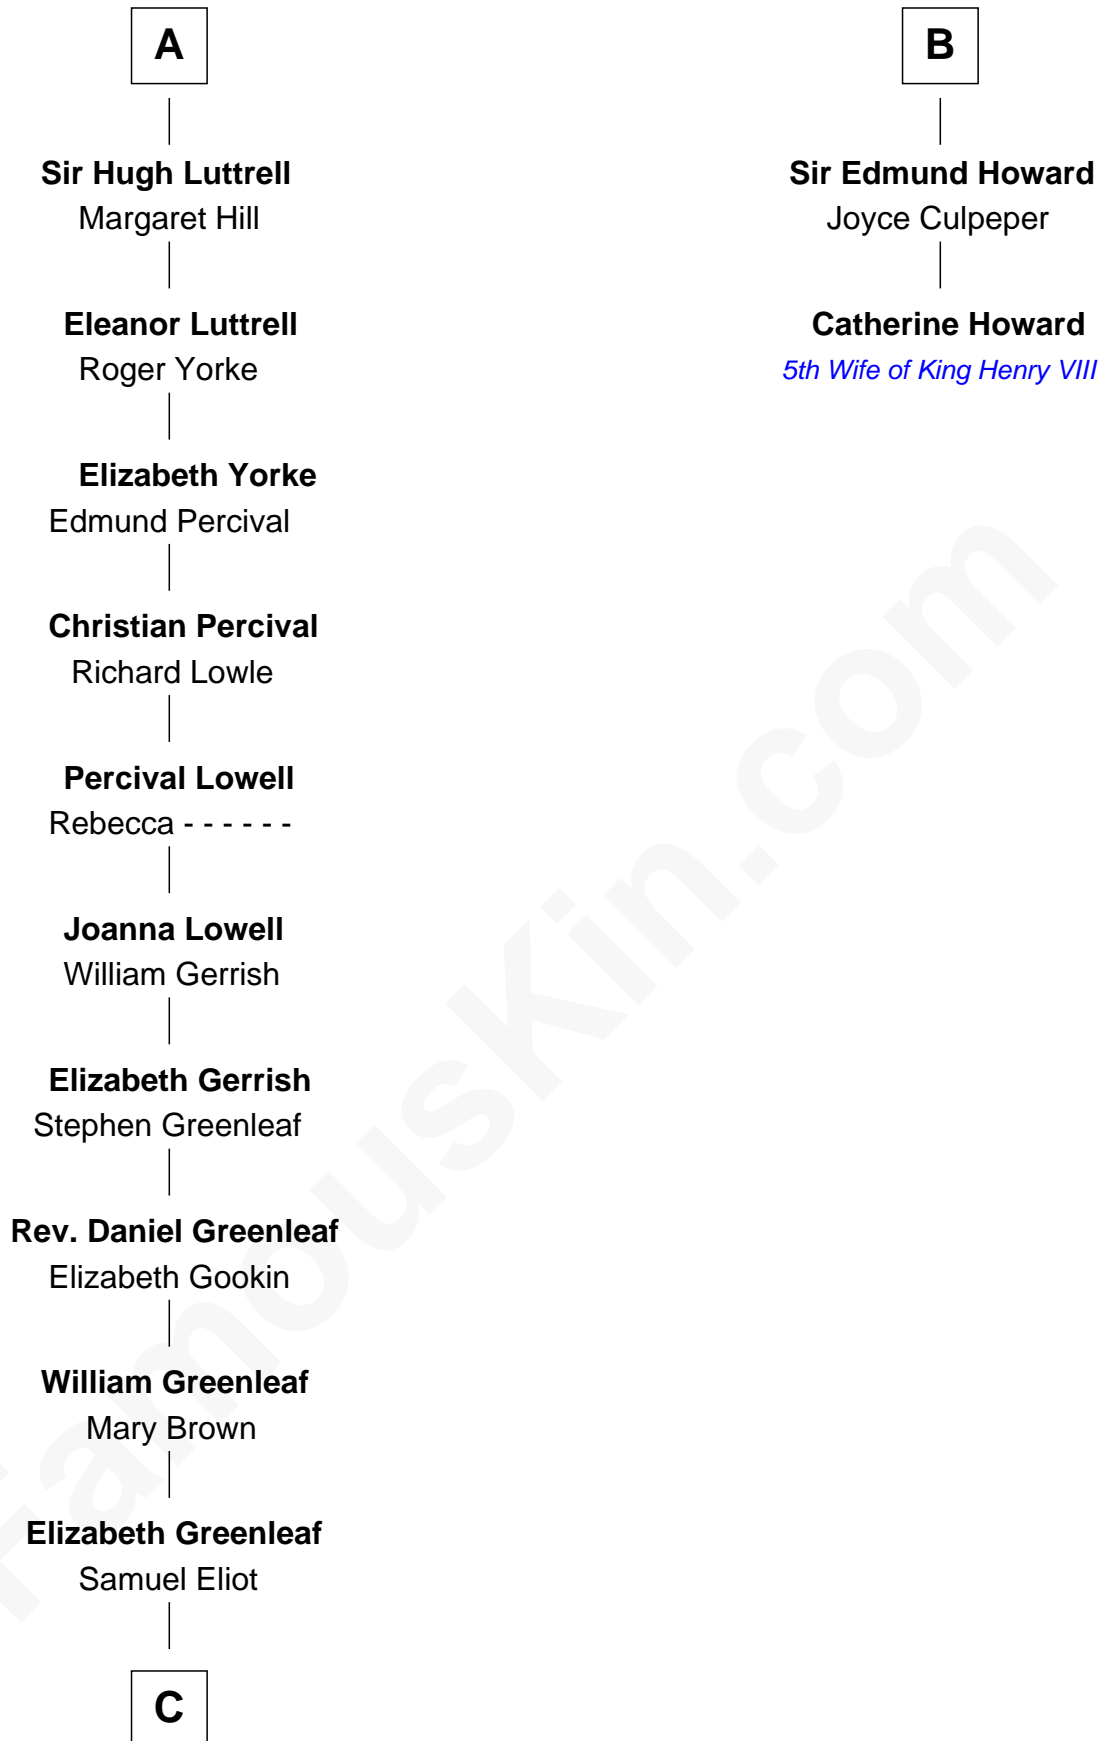

**FamousKin.com**  
**Relationship Chart of**  
**Rev. William Greenleaf Eliot**  
*Founder, Washington Univ - St Louis*

8th cousin 10 times removed of

**Catherine Howard**  
*5th Wife of King Henry VIII*