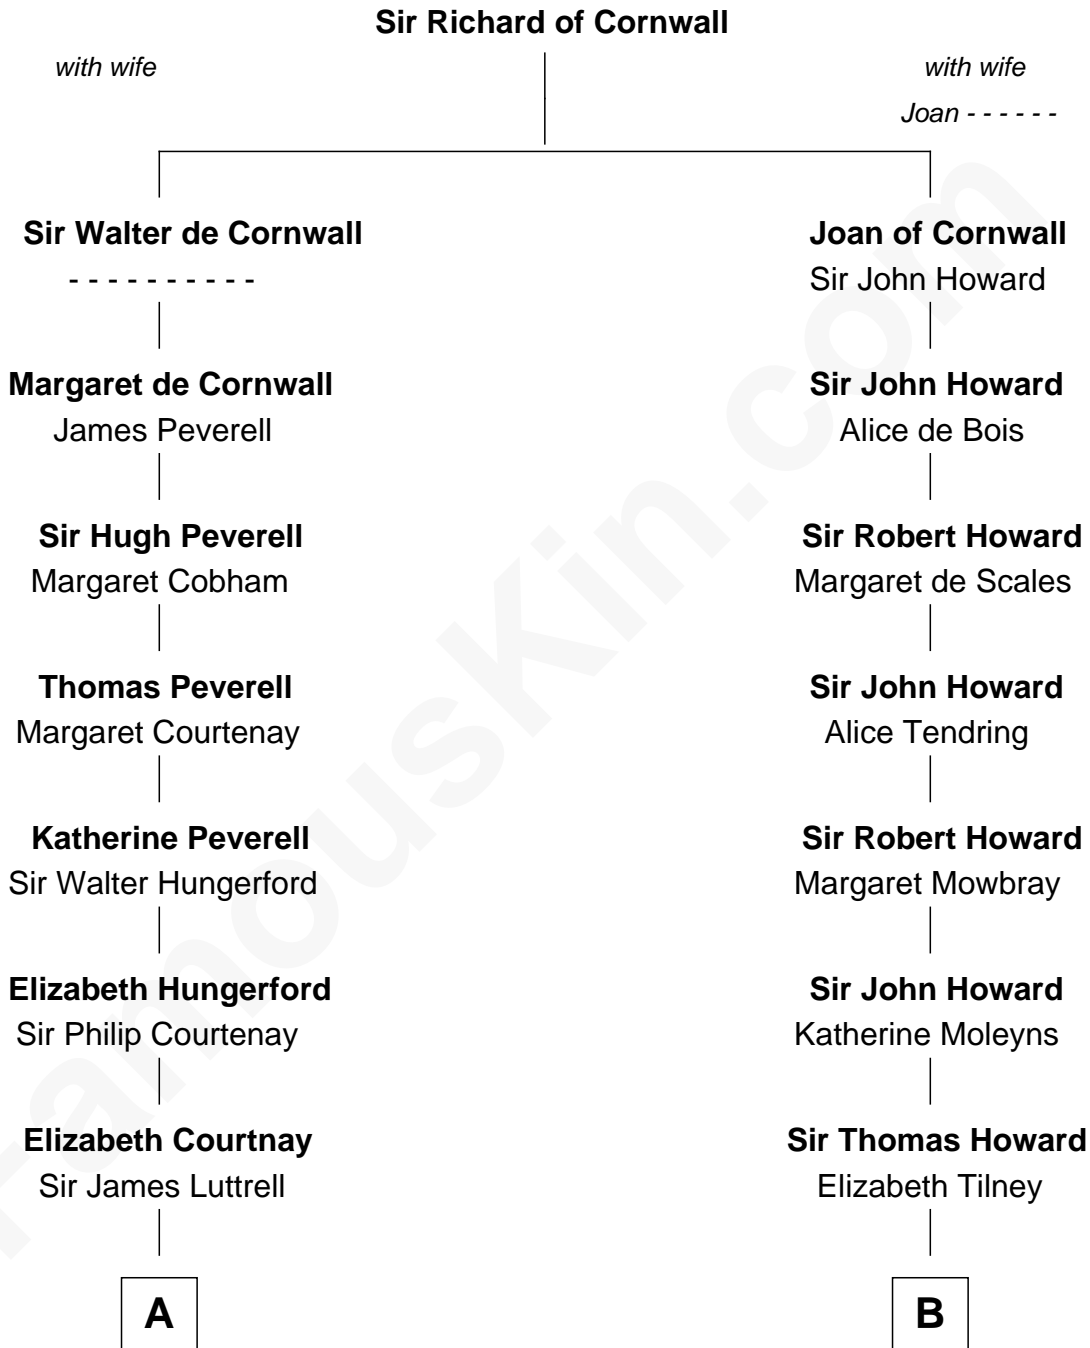

**FamousKin.com**  
**Relationship Chart of**  
**Rev. William Greenleaf Eliot**  
*Founder, Washington Univ - St Louis*

8th cousin 10 times removed of

**Catherine Howard**  
*5th Wife of King Henry VIII*