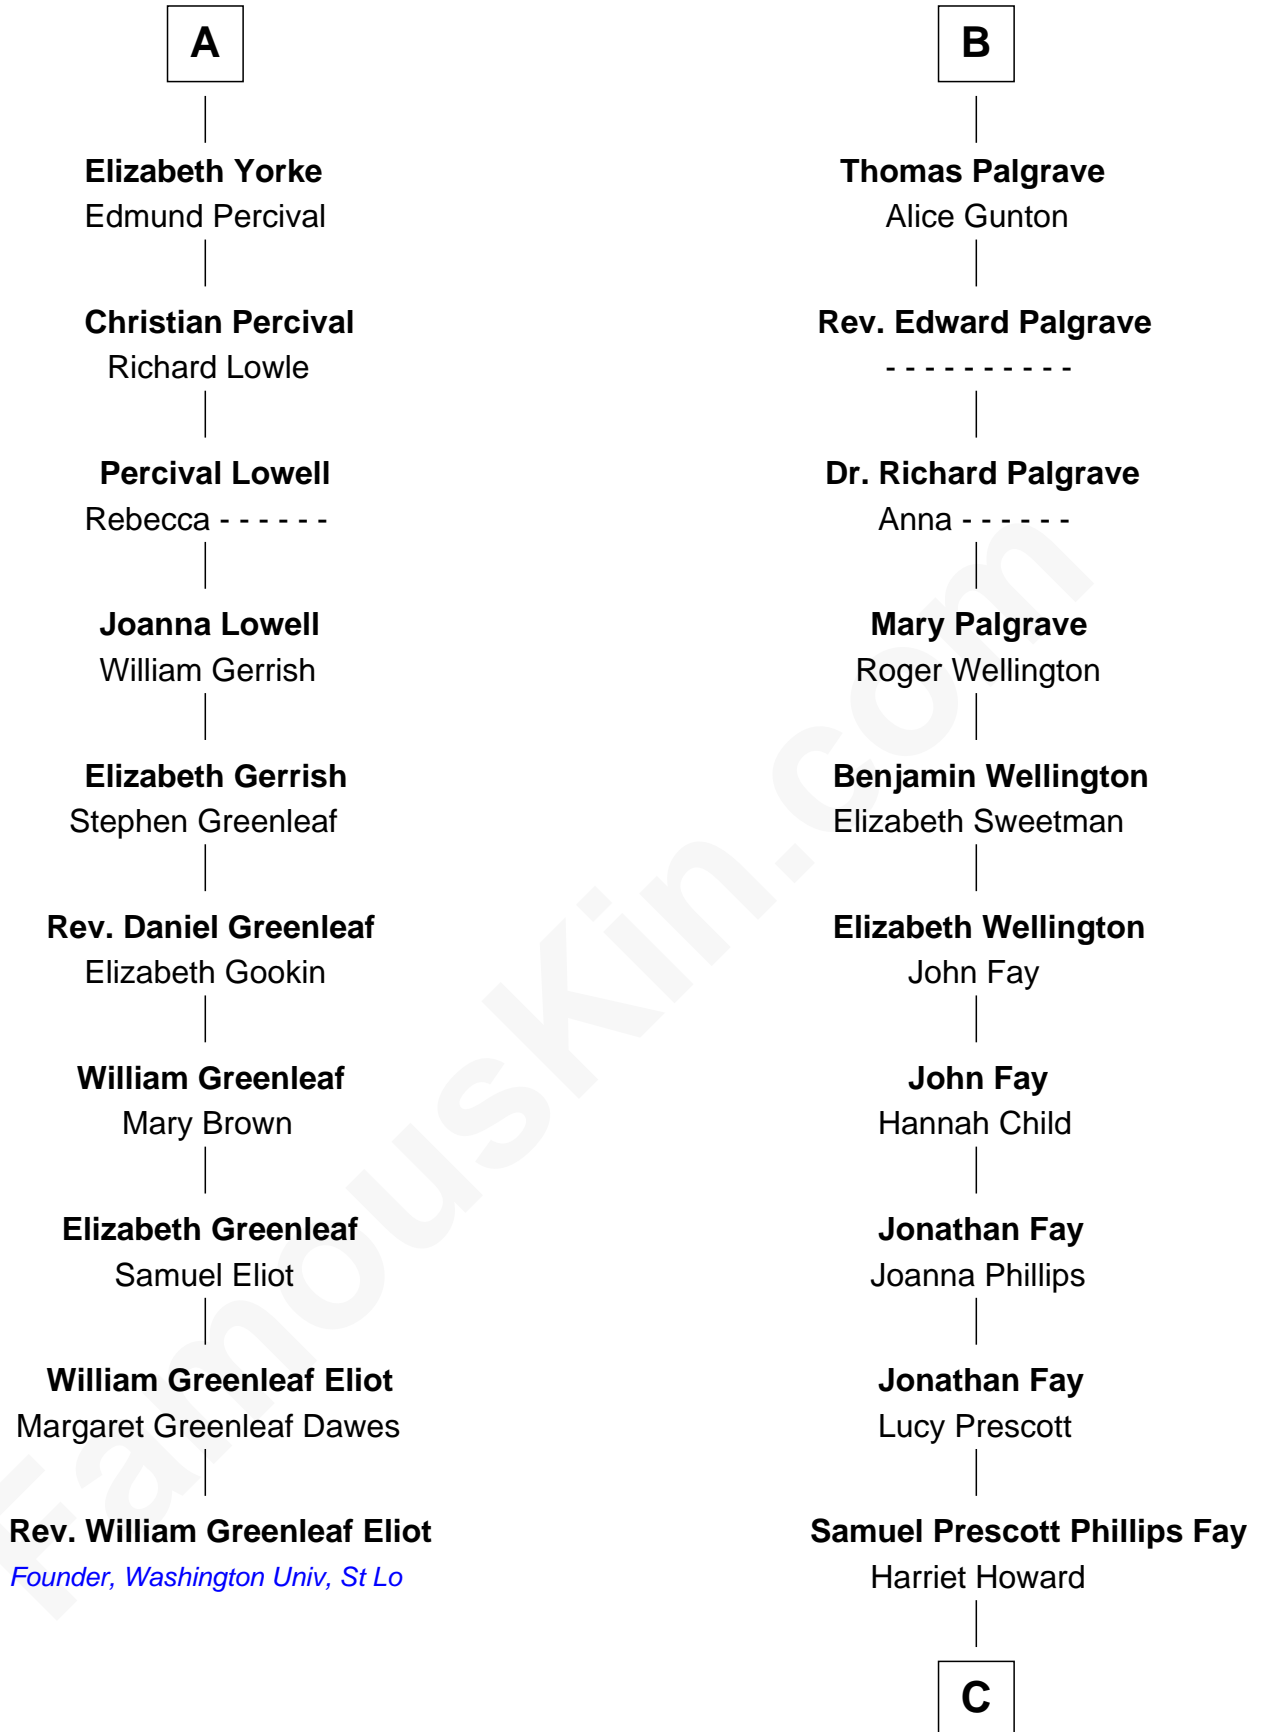

FamousKin.com
Relationship Chart of
Rev. William Greenleaf Eliot
Founder, Washington Univ - St Louis

16th cousin 5 times removed of

George H. W. Bush
41st U.S. President

Humphrey de Bohun
 Elizabeth Plantagenet

C

—
Samuel Howard Fay
Susan Montfort Shellman

—
Harriet Eleanor Fay
Rev. James Smith Bush

—
Samuel Prescott Bush
Flora Sheldon

—
Prescott Sheldon Bush
Dorothy Wear Walker

—
George H. W. Bush
41st U.S. President