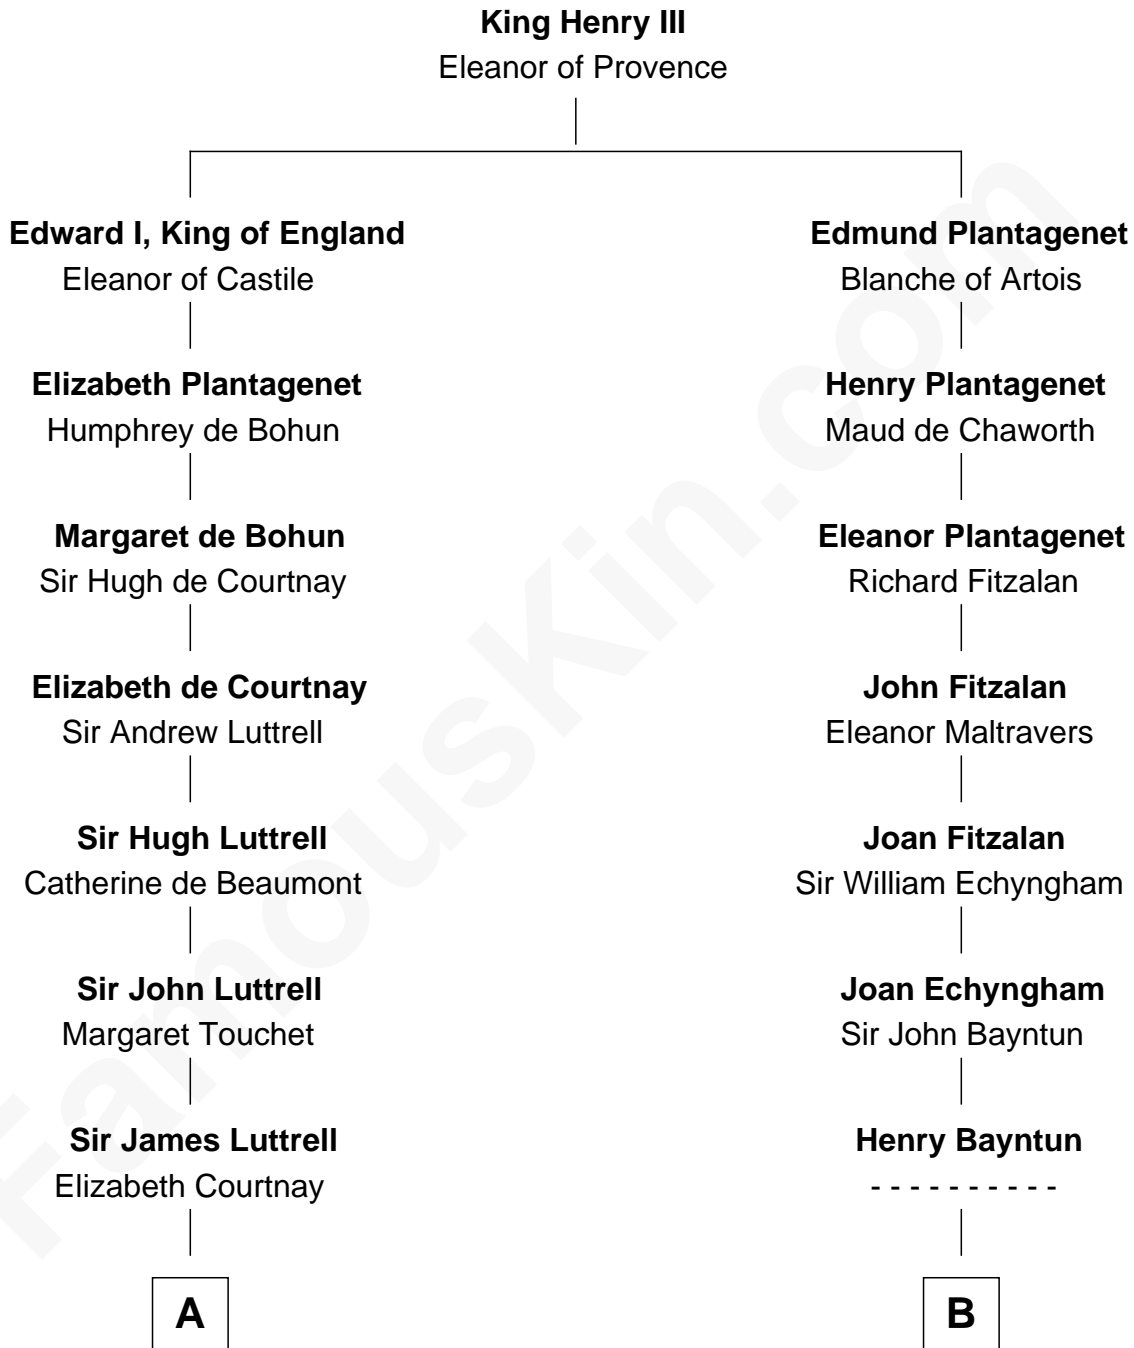

FamousKin.com
Relationship Chart of
Rev. William Greenleaf Eliot
Founder, Washington Univ - St Louis

18th cousin 3 times removed of
Barbara (Pierce) Bush
First Lady of President George H.W. Bush

C

William Greenleaf Eliot
Margaret Greenleaf Dawes

Rev. William Greenleaf Eliot
Founder, Washington Univ, St Lo

D

Gen. James Pierce
Chloe Holbrook

Jonas James Pierce
Kate Pritzel

Scott Pierce
Mabel Marvin

Marvin Pierce
Pauline Robinson

Barbara (Pierce) Bush
First Lady of George H.W. Bush