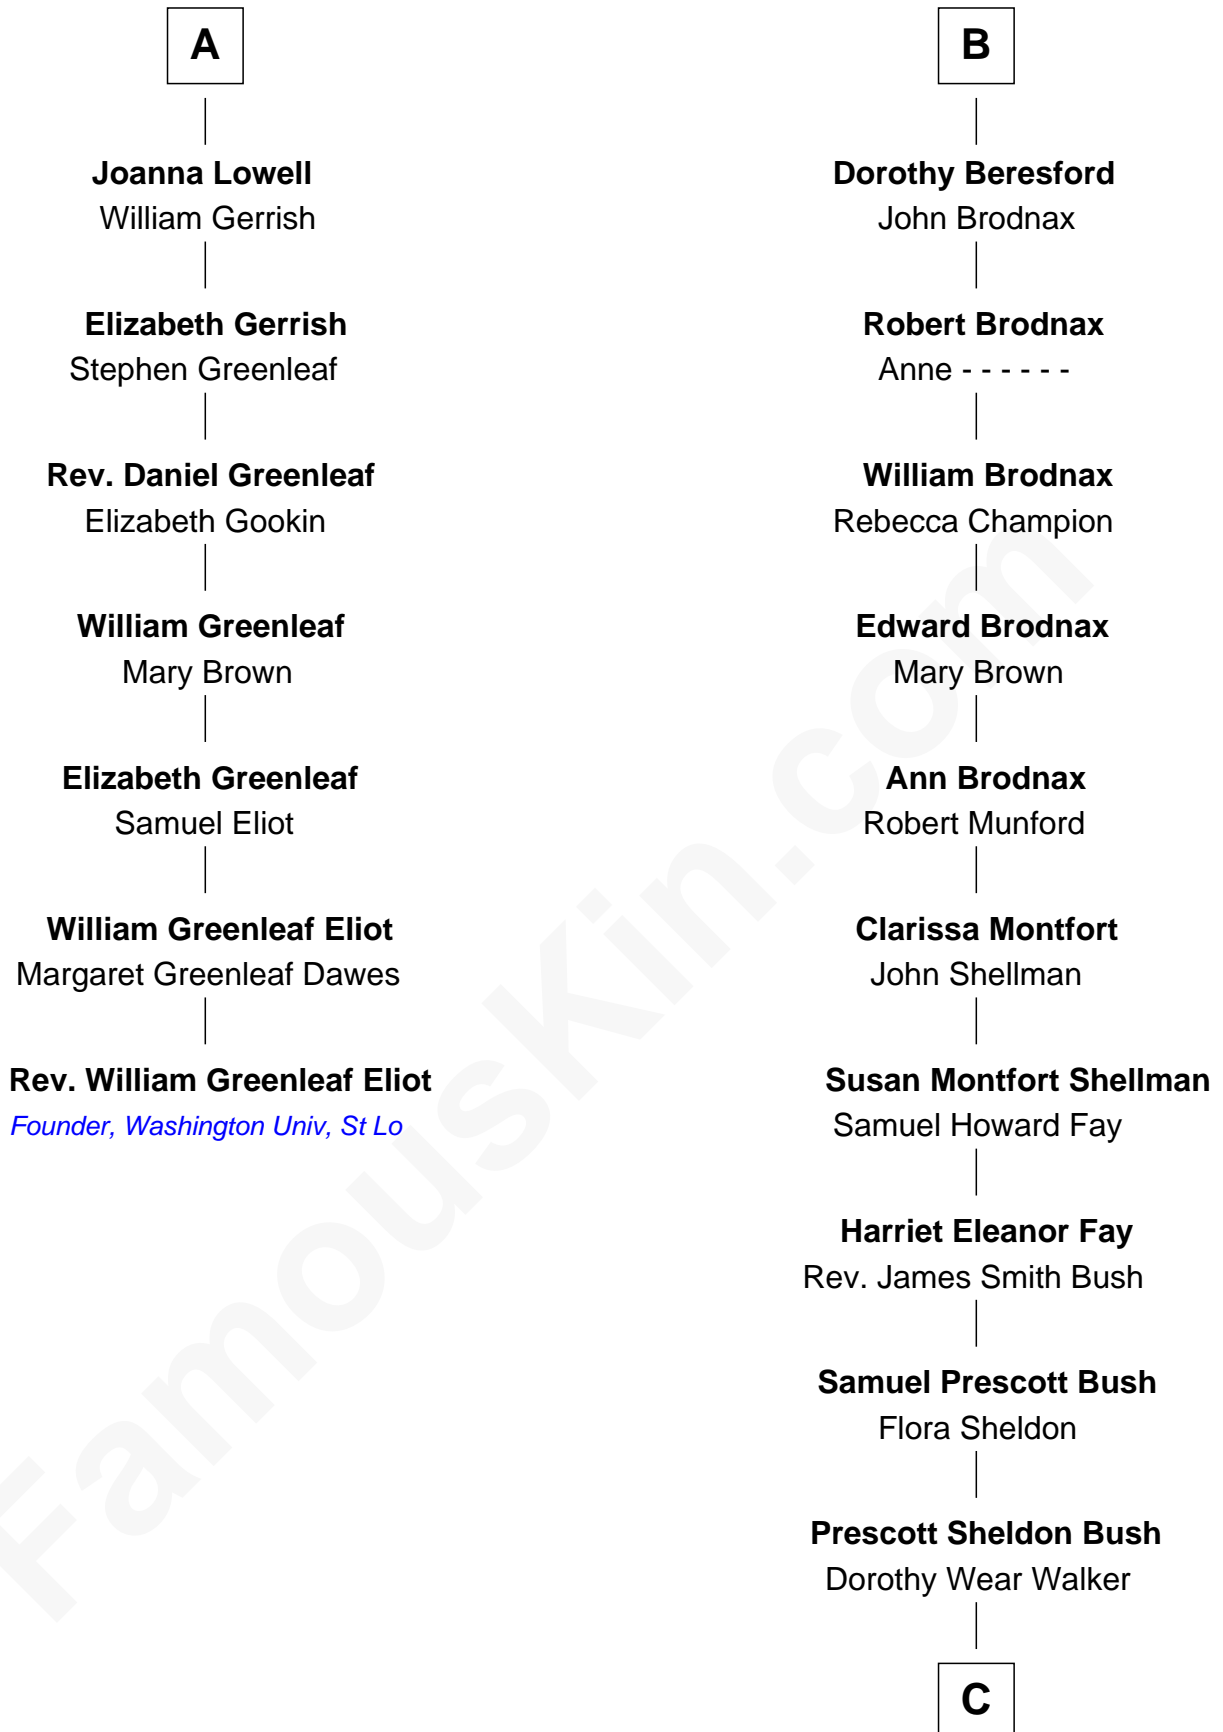

FamousKin.com
Relationship Chart of
Rev. William Greenleaf Eliot
Founder, Washington Univ - St Louis

13th cousin 5 times removed of

George W. Bush
43rd U.S. President

Sir Walter Hungerford
 Katherine Peverell

C

George Herbert Walker Bush

Barbara Pierce

George W. Bush

43rd U.S. President

FamousKin.com