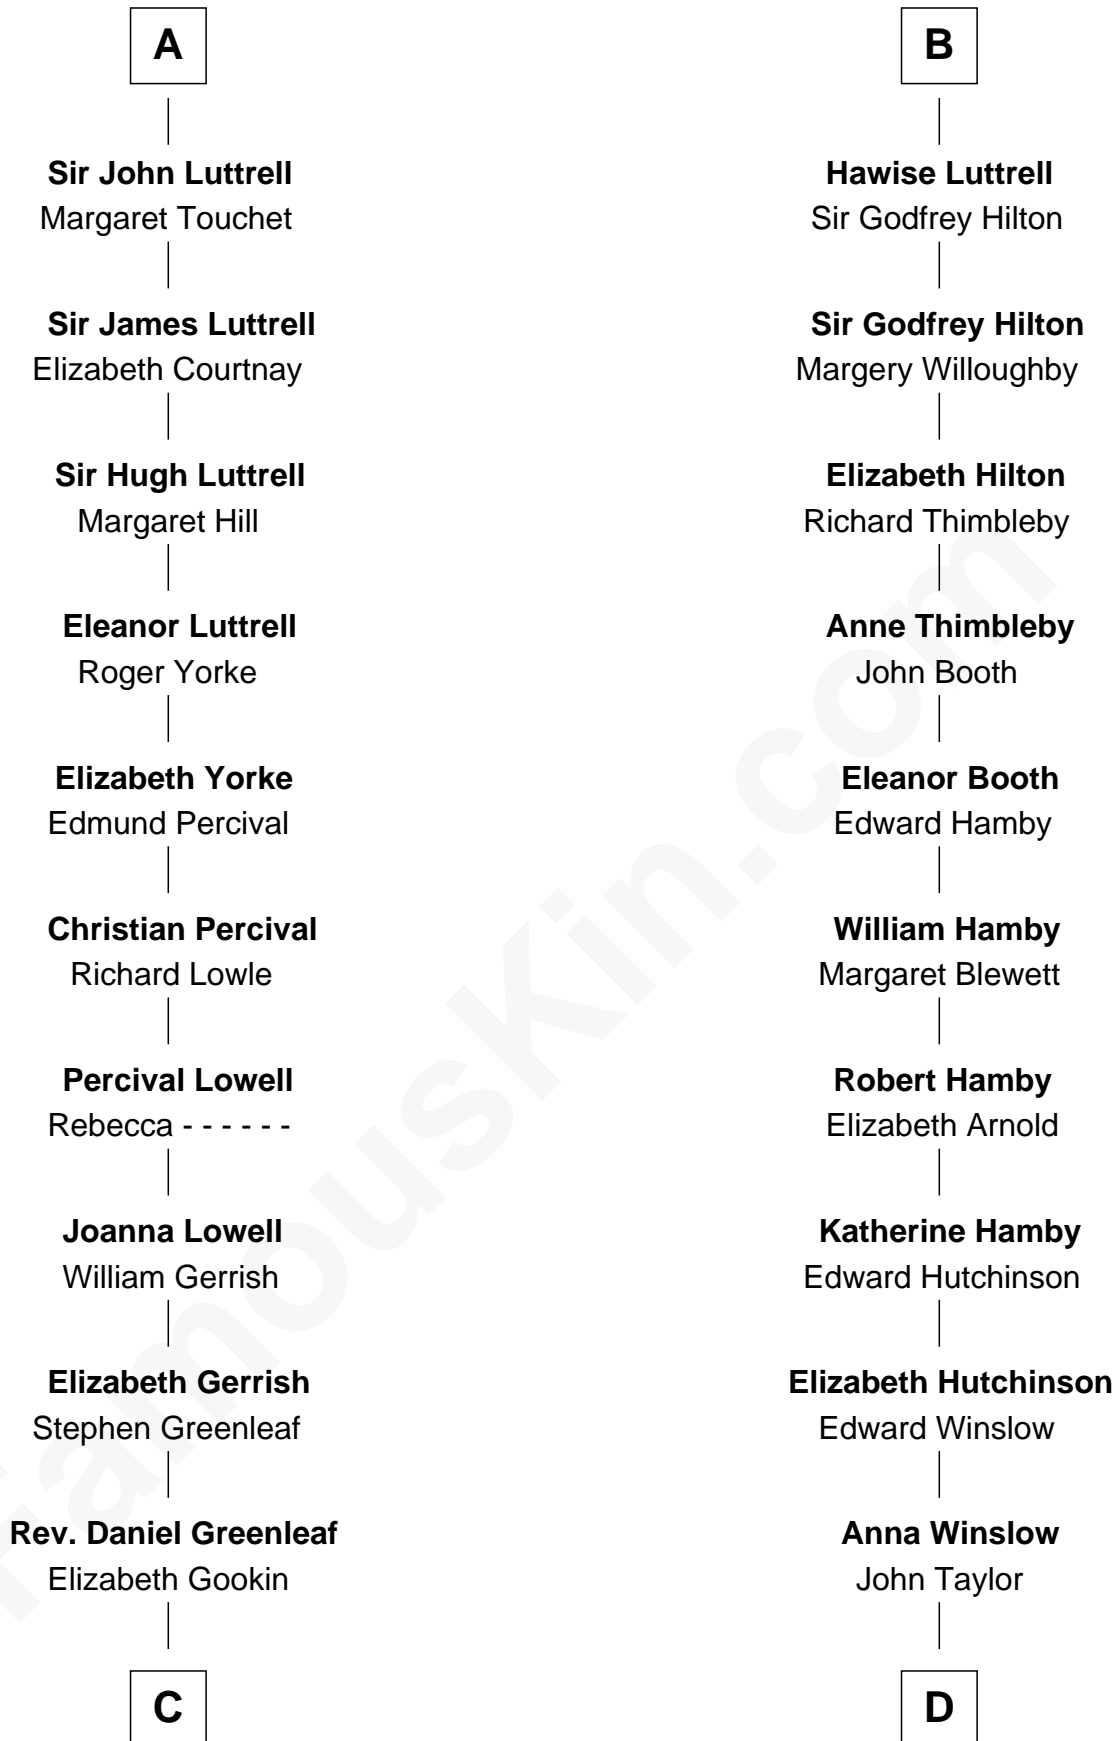

FamousKin.com
Relationship Chart of
Rev. William Greenleaf Eliot
Founder, Washington Univ - St Louis

20th cousin 1 time removed of
Lucretia (Rudolph) Garfield
First Lady of President James Garfield

C

William Greenleaf

Elizabeth Taylor

Nathaniel Greene

John Greene

Azubah Ward

Lucretia Greene

Elijah Mason

Arabella Greene Mason

Zebulon Rudolph