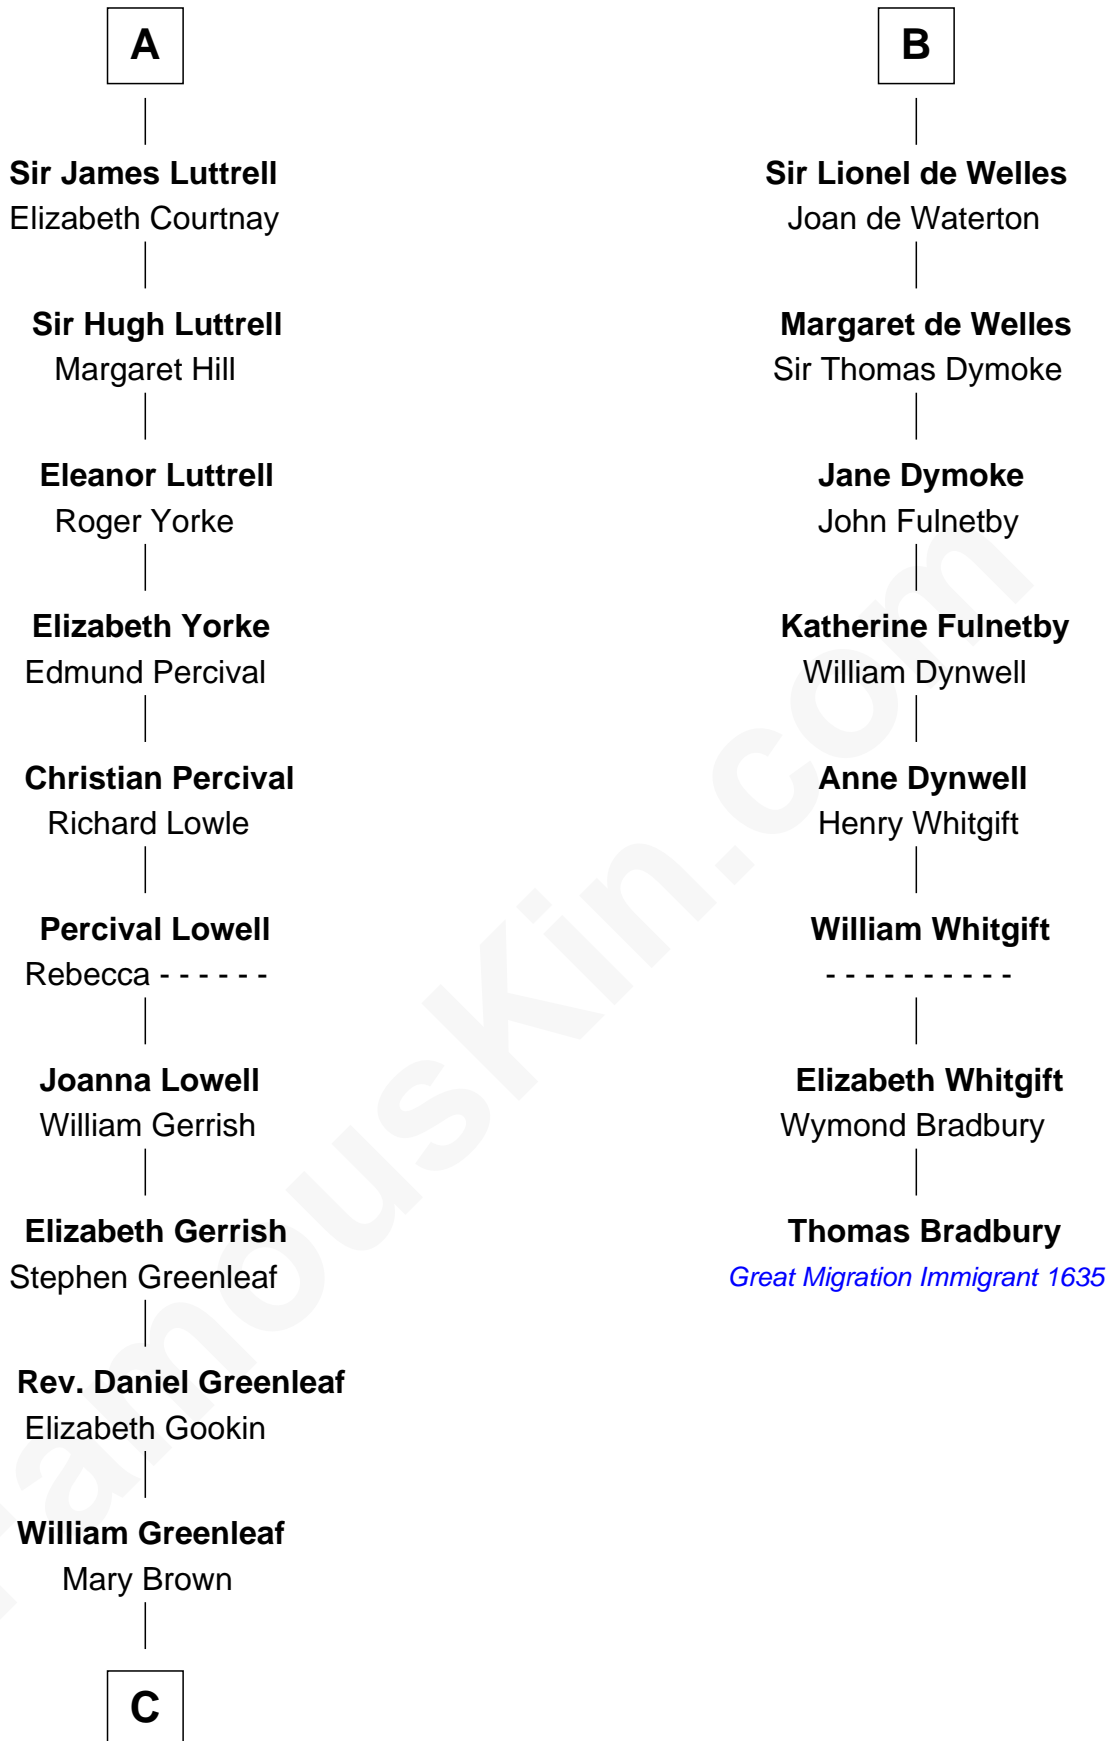

FamousKin.com
Relationship Chart of
Rev. William Greenleaf Eliot
Founder, Washington Univ - St Louis

14th cousin 5 times removed of

Thomas Bradbury
(c1610/11 - 1694/5) Great Migration Immigrant 1635

Sir Humphrey de Bohun
Maud of Eu

Sir Humphrey de Bohun
Eleanor de Braiose

Humphrey de Bohun
Maud de Fiennes

Humphrey de Bohun
Elizabeth Plantagenet

Margaret de Bohun
Sir Hugh de Courtnay

Elizabeth de Courtnay
Sir Andrew Luttrell

Sir Hugh Luttrell
Catherine de Beaumont

Sir John Luttrell
Margaret Touchet

A

Alice de Bohun
Roger V de Toeni

Ralph VII de Toeni
Mary - - - - -

Alice de Toeni
Guy de Beauchamp

Sir Thomas de Beauchamp
Katherine de Mortimer

Maud de Beauchamp
Sir Roger de Clifford

Katherine de Clifford
Sir Ralph de Greystoke

Maud de Greystoke
Eudo de Welles

B

C

—
Elizabeth Greenleaf

Samuel Eliot

—
William Greenleaf Eliot

Margaret Greenleaf Dawes