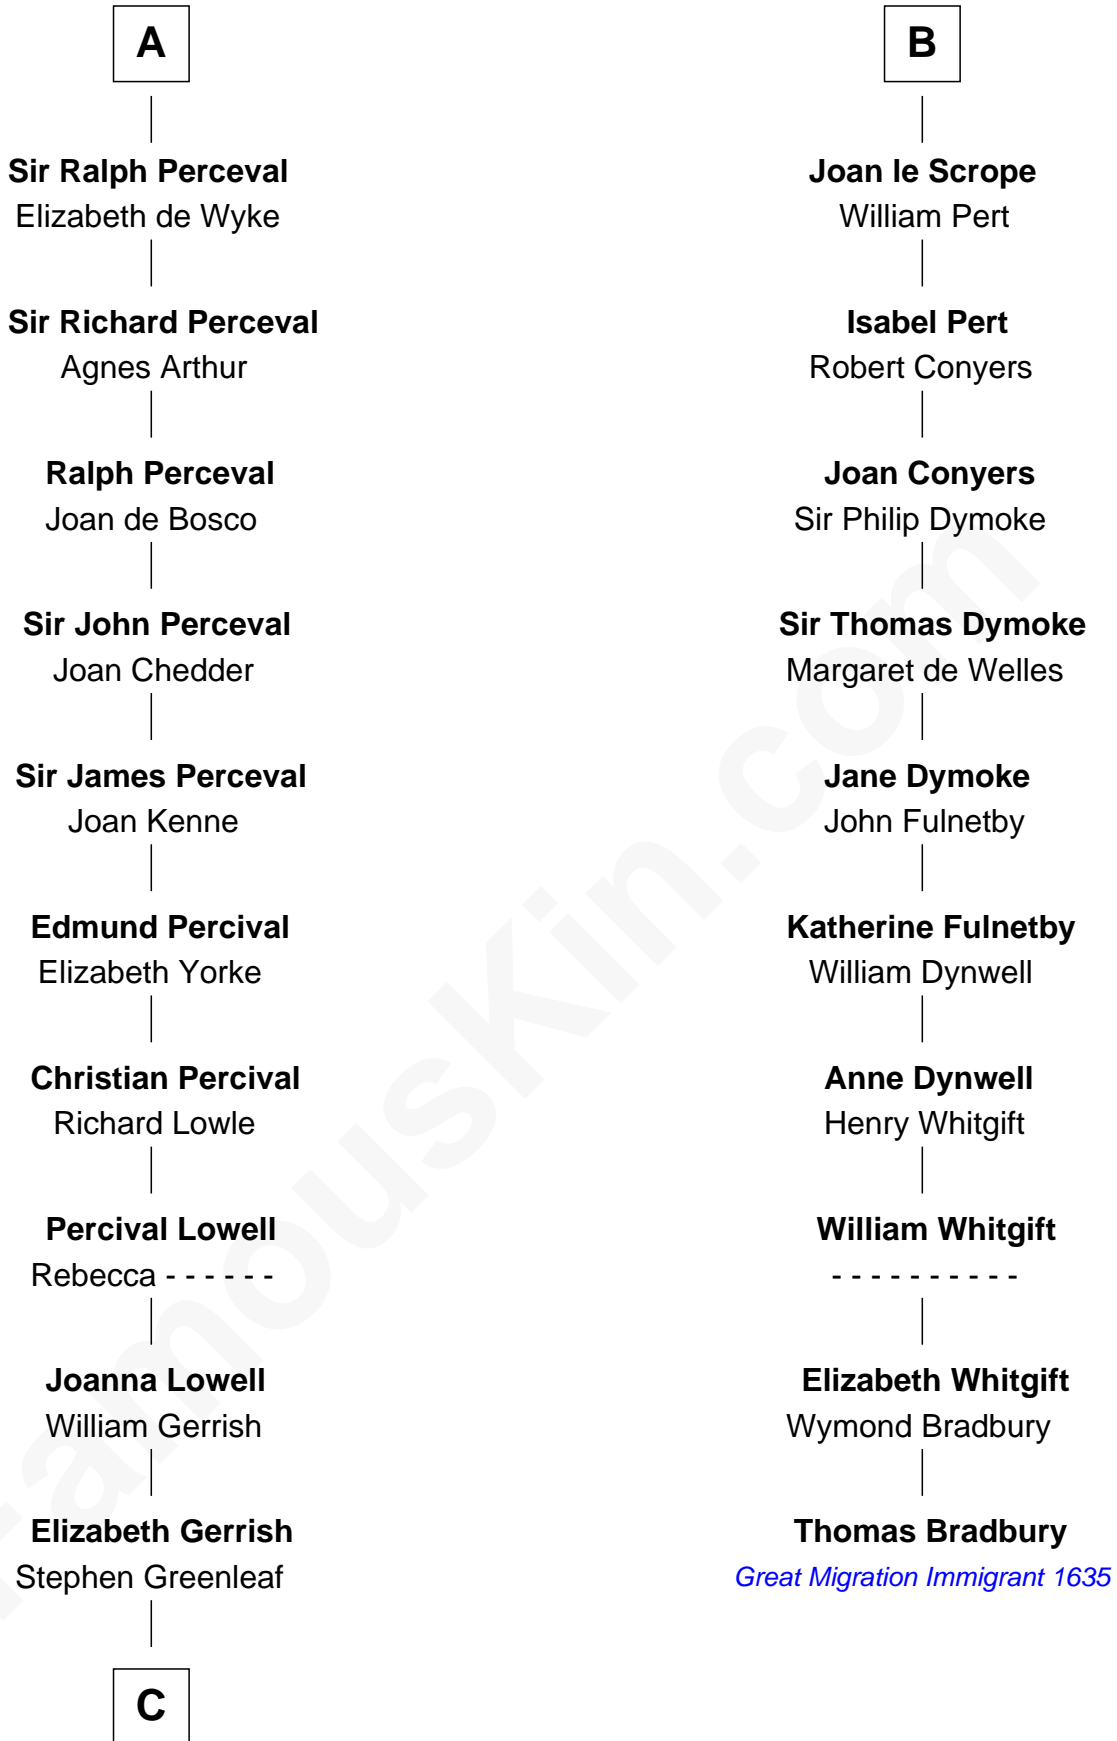

FamousKin.com
Relationship Chart of
Rev. William Greenleaf Eliot
Founder, Washington Univ - St Louis

16th cousin 5 times removed of

Thomas Bradbury
(c1610/11 - 1694/5) Great Migration Immigrant 1635

C

Rev. Daniel Greenleaf

Elizabeth Gookin

William Greenleaf

Mary Brown

Elizabeth Greenleaf

Samuel Eliot

William Greenleaf Eliot

Margaret Greenleaf Dawes

Rev. William Greenleaf Eliot