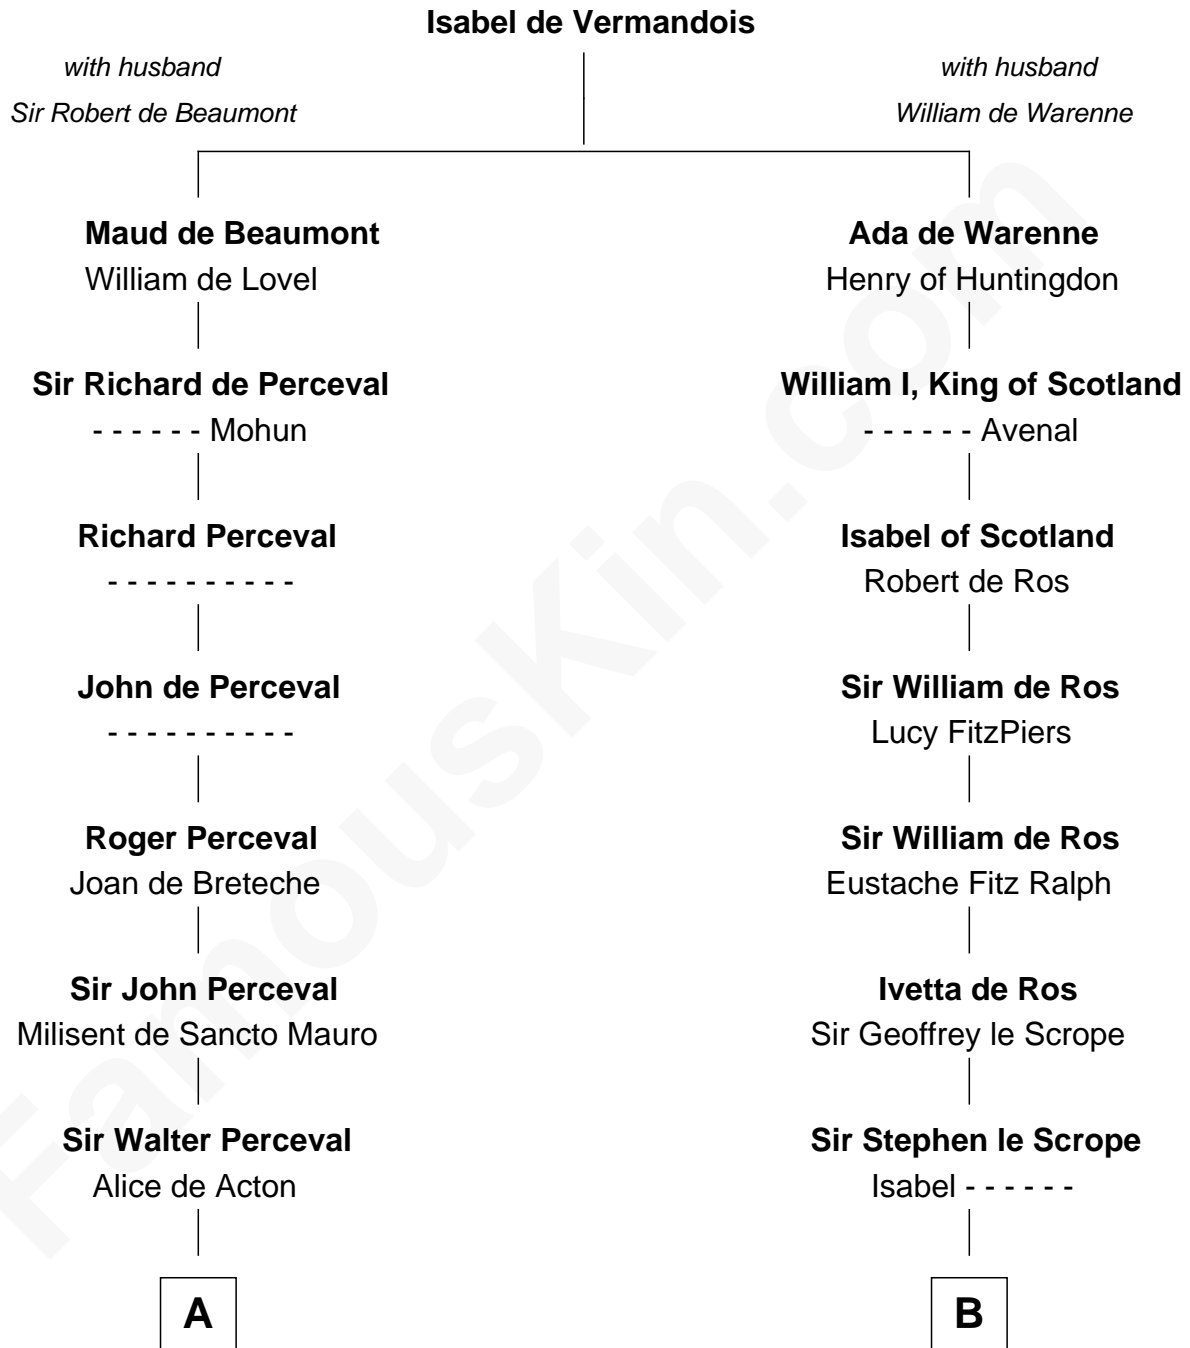

FamousKin.com
Relationship Chart of
Rev. William Greenleaf Eliot
Founder, Washington Univ - St Louis

16th cousin 5 times removed of

Thomas Bradbury
(c1610/11 - 1694/5) Great Migration Immigrant 1635

C

Rev. Daniel Greenleaf

Elizabeth Gookin

William Greenleaf

Mary Brown

Elizabeth Greenleaf

Samuel Eliot

William Greenleaf Eliot

Margaret Greenleaf Dawes

Rev. William Greenleaf Eliot