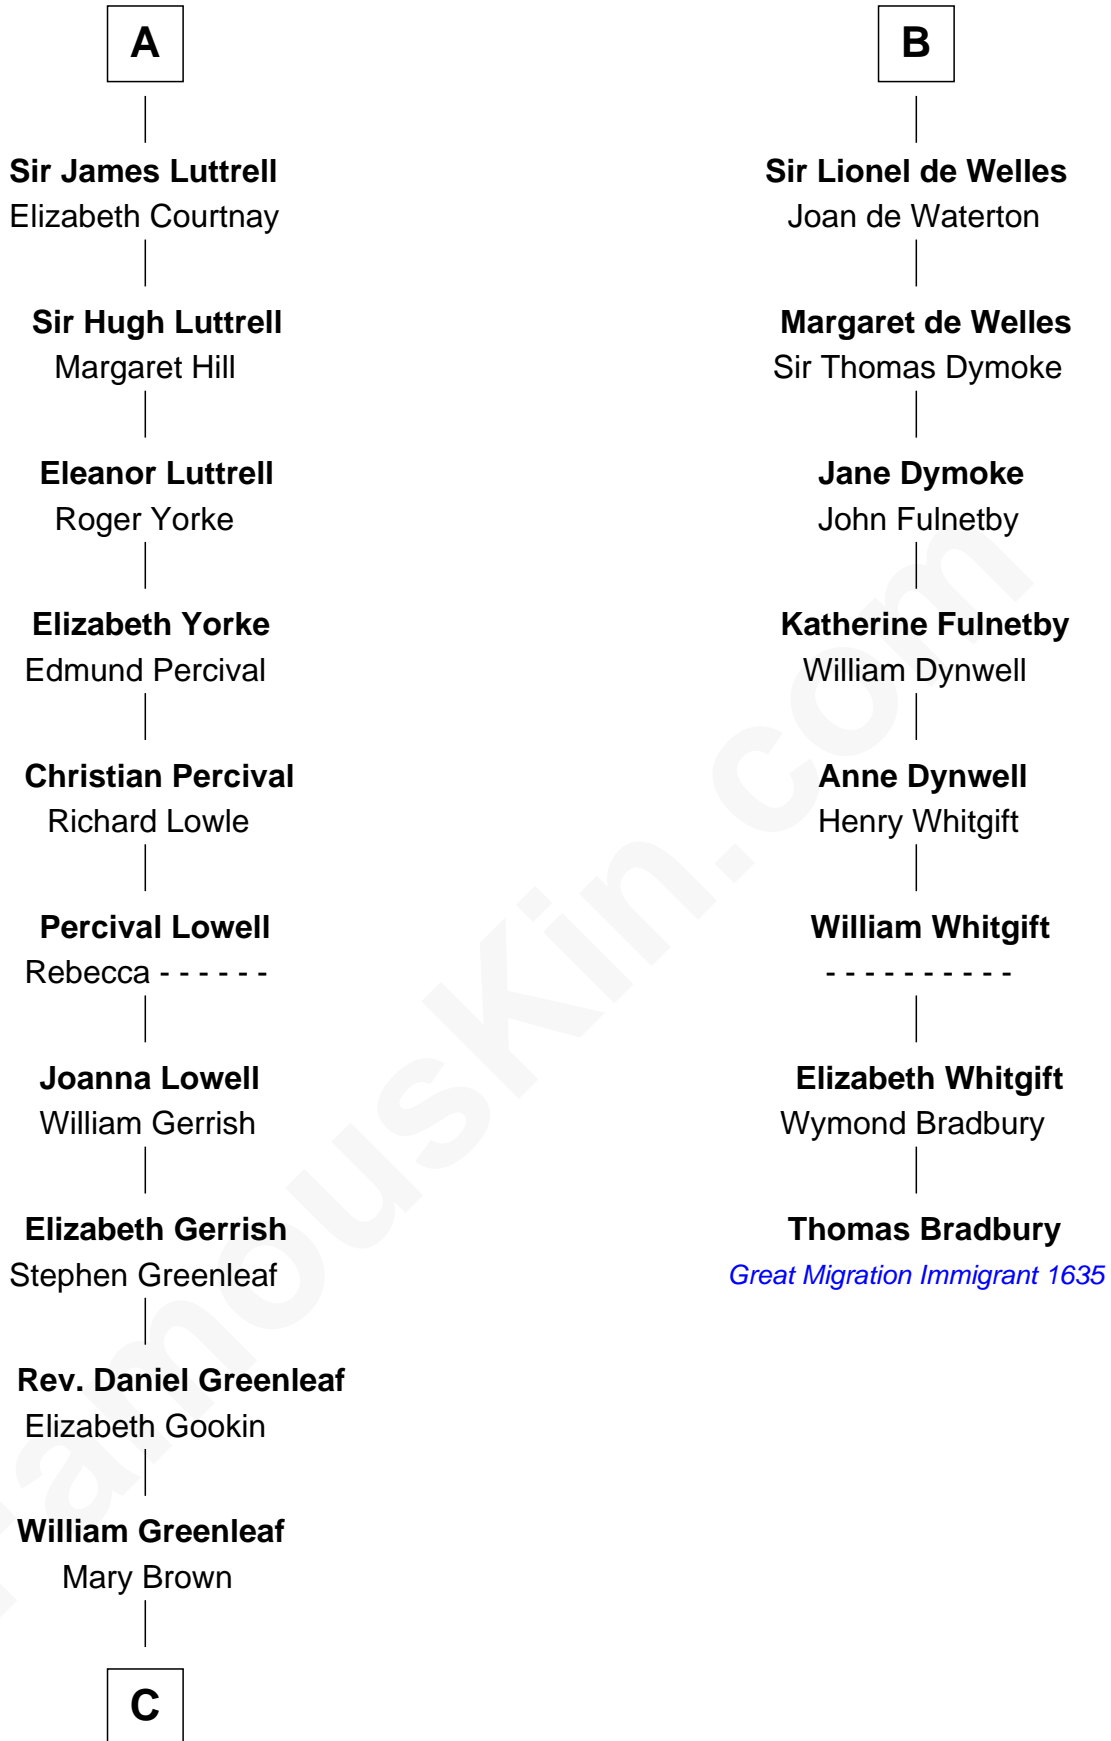

**FamousKin.com**  
**Relationship Chart of**  
**Rev. William Greenleaf Eliot**  
*Founder, Washington Univ - St Louis*

**14th cousin 5 times removed of**

**Thomas Bradbury**  
*(c1610/11 - 1694/5) Great Migration Immigrant 1635*

**C**

—  
**Elizabeth Greenleaf**

Samuel Eliot

—  
**William Greenleaf Eliot**

Margaret Greenleaf Dawes

—  
**Rev. William Greenleaf Eliot**

*Founder, Washington Univ, St Lo*

FamousKin.com