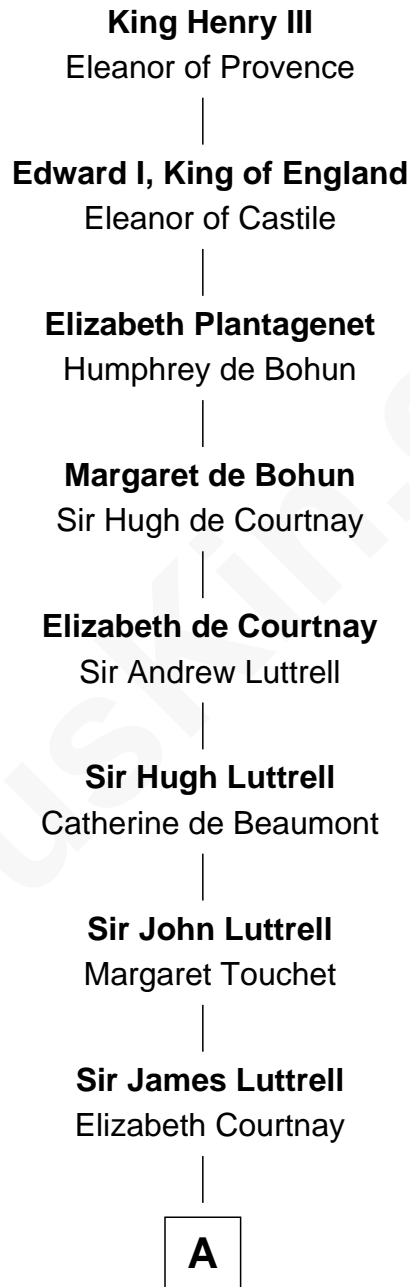

**FamousKin.com**  
**Relationship Chart of**  
**Rev. William Greenleaf Eliot**  
*Founder, Washington Univ - St Louis*

17th Great-grandson of

**King Henry III**  
*King of England*

**A**

**Sir Hugh Luttrell**

Margaret Hill

**Eleanor Luttrell**

Roger Yorke

**Elizabeth Yorke**

Edmund Percival

**Christian Percival**

Richard Lowle

**Percival Lowell**

Rebecca - - - - -

**Joanna Lowell**

William Gerrish

**Elizabeth Gerrish**

Stephen Greenleaf

**Rev. Daniel Greenleaf**

Elizabeth Gookin

**William Greenleaf**