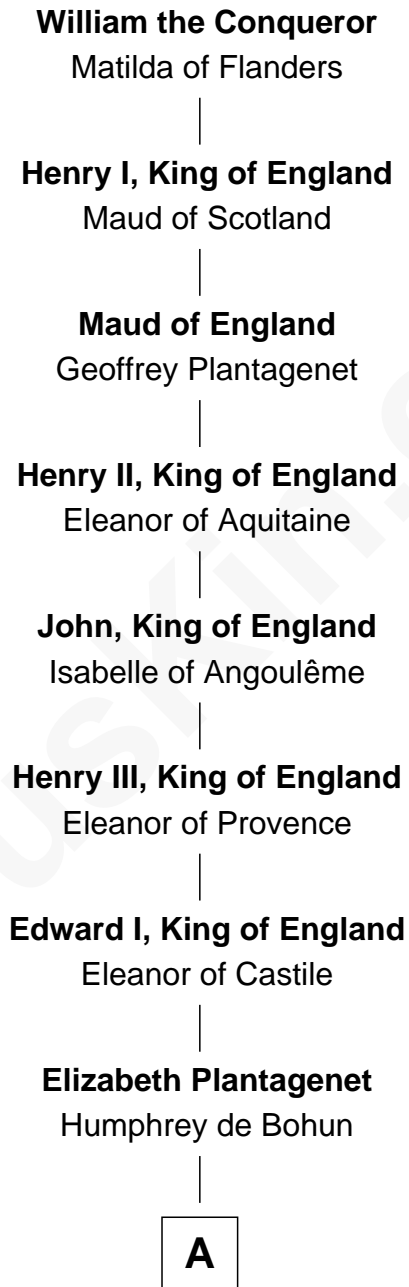

**FamousKin.com**  
**Relationship Chart of**  
**Rev. William Greenleaf Eliot**  
*Founder, Washington Univ - St Louis*

**22nd Great-grandson of**  
**William the Conqueror**  
*King of England*

**A**

**Margaret de Bohun**  
Sir Hugh de Courtney

**Elizabeth de Courtney**  
Sir Andrew Luttrell

**Sir Hugh Luttrell**  
Catherine de Beaumont

**Sir John Luttrell**  
Margaret Touchet

**Sir James Luttrell**  
Elizabeth Courtney

**Sir Hugh Luttrell**  
Margaret Hill

**Eleanor Luttrell**  
Roger Yorke

**Elizabeth Yorke**  
Edmund Percival

**Christian Percival**  
Richard Lowle

**Percival Lowell**  
Rebecca - - - - -

**B**

**B**

**Joanna Lowell**

William Gerrish