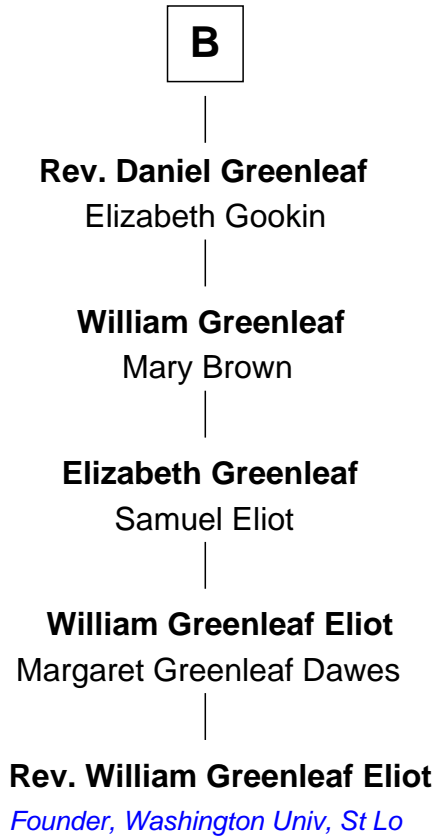

FamousKin.com
Relationship Chart of
Rev. William Greenleaf Eliot
Founder, Washington Univ - St Louis

3rd cousin 18 times removed of

Hugh le Bigod
Magna Carta Surety

FamousKin.com