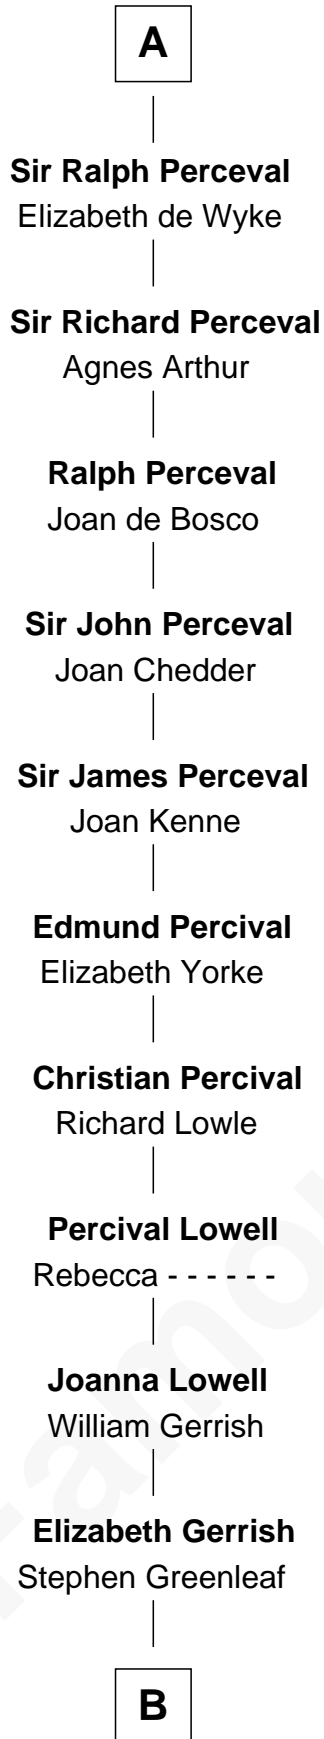

FamousKin.com
Relationship Chart of
Rev. William Greenleaf Eliot
Founder, Washington Univ - St Louis

3rd cousin 18 times removed of

Hugh le Bigod
Magna Carta Surety

FamousKin.com