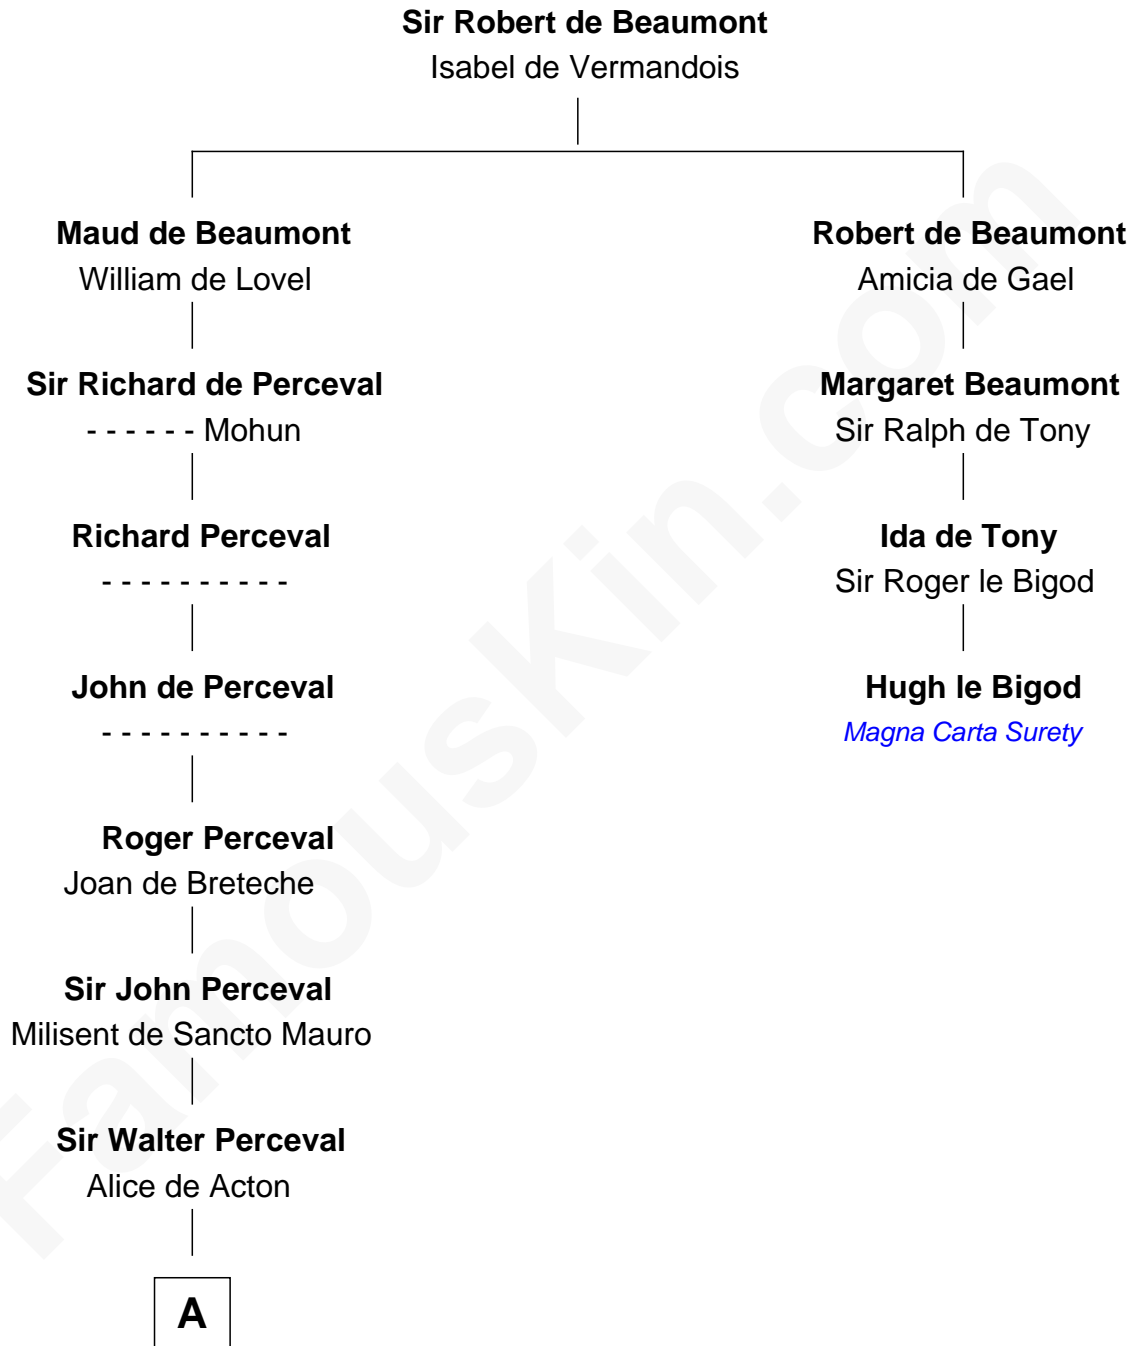

FamousKin.com
Relationship Chart of
Rev. William Greenleaf Eliot
Founder, Washington Univ - St Louis

3rd cousin 18 times removed of

Hugh le Bigod
Magna Carta Surety

FamousKin.com