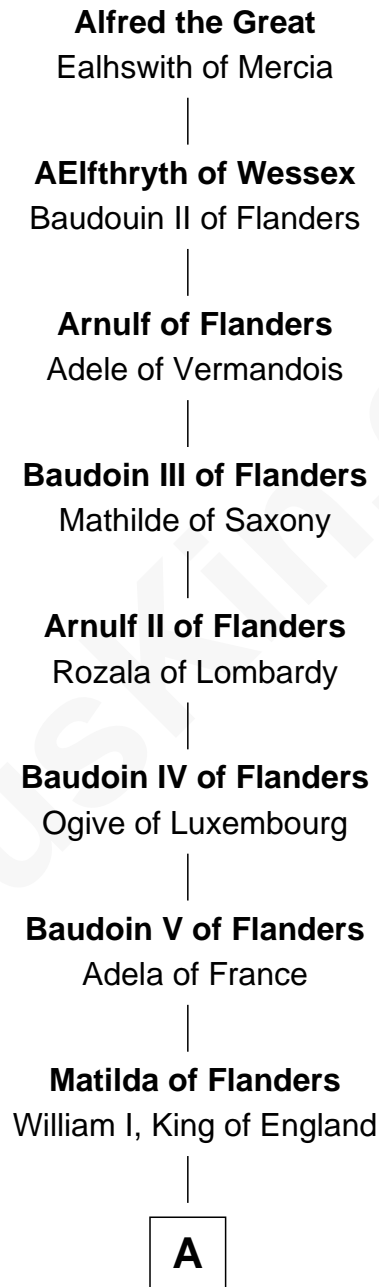

FamousKin.com
Relationship Chart of
Rev. William Greenleaf Eliot
Founder, Washington Univ - St Louis

29th Great-grandson of
Alfred the Great
King of the Anglo-Saxons

A

Henry I, King of England

Maud of Scotland

Maud of England

Geoffrey Plantagenet

Henry II, King of England

Eleanor of Aquitaine

John, King of England

Isabelle of Angoulême

Henry III, King of England

Eleanor of Provence