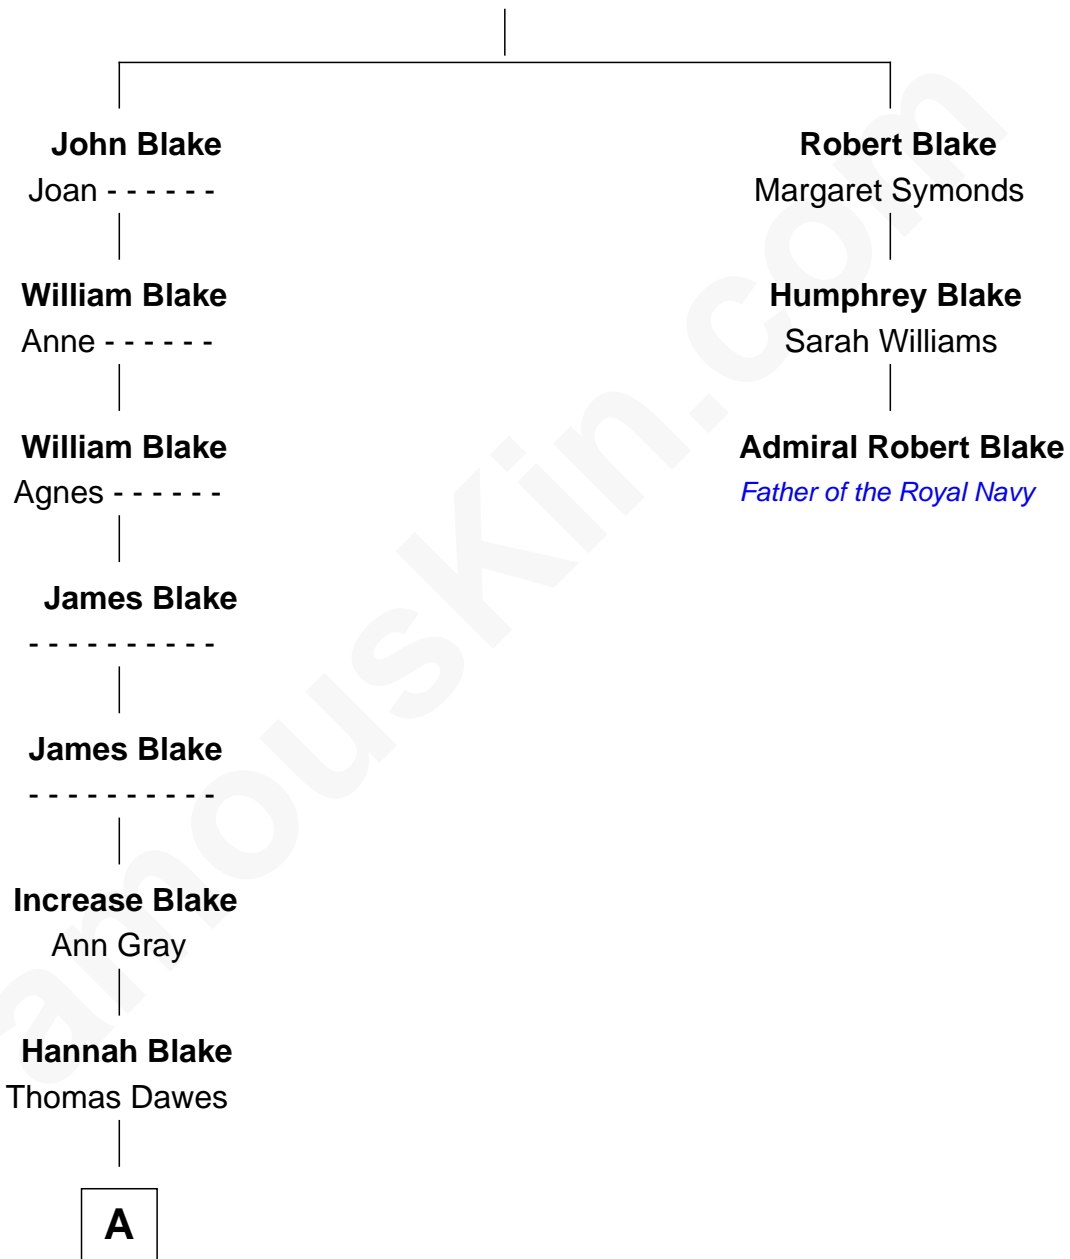

FamousKin.com
Relationship Chart of
Rev. William Greenleaf Eliot
Founder, Washington Univ - St Louis

2nd cousin 7 times removed of

Admiral Robert Blake
Father of the Royal Navy

Humphrey Blake

A

—
Thomas Dawes
Margaret Greenleaf

—
Margaret Greenleaf Dawes
William Greenleaf Eliot

—
Rev. William Greenleaf Eliot
Founder, Washington Univ, St Lo

FamousKin.com