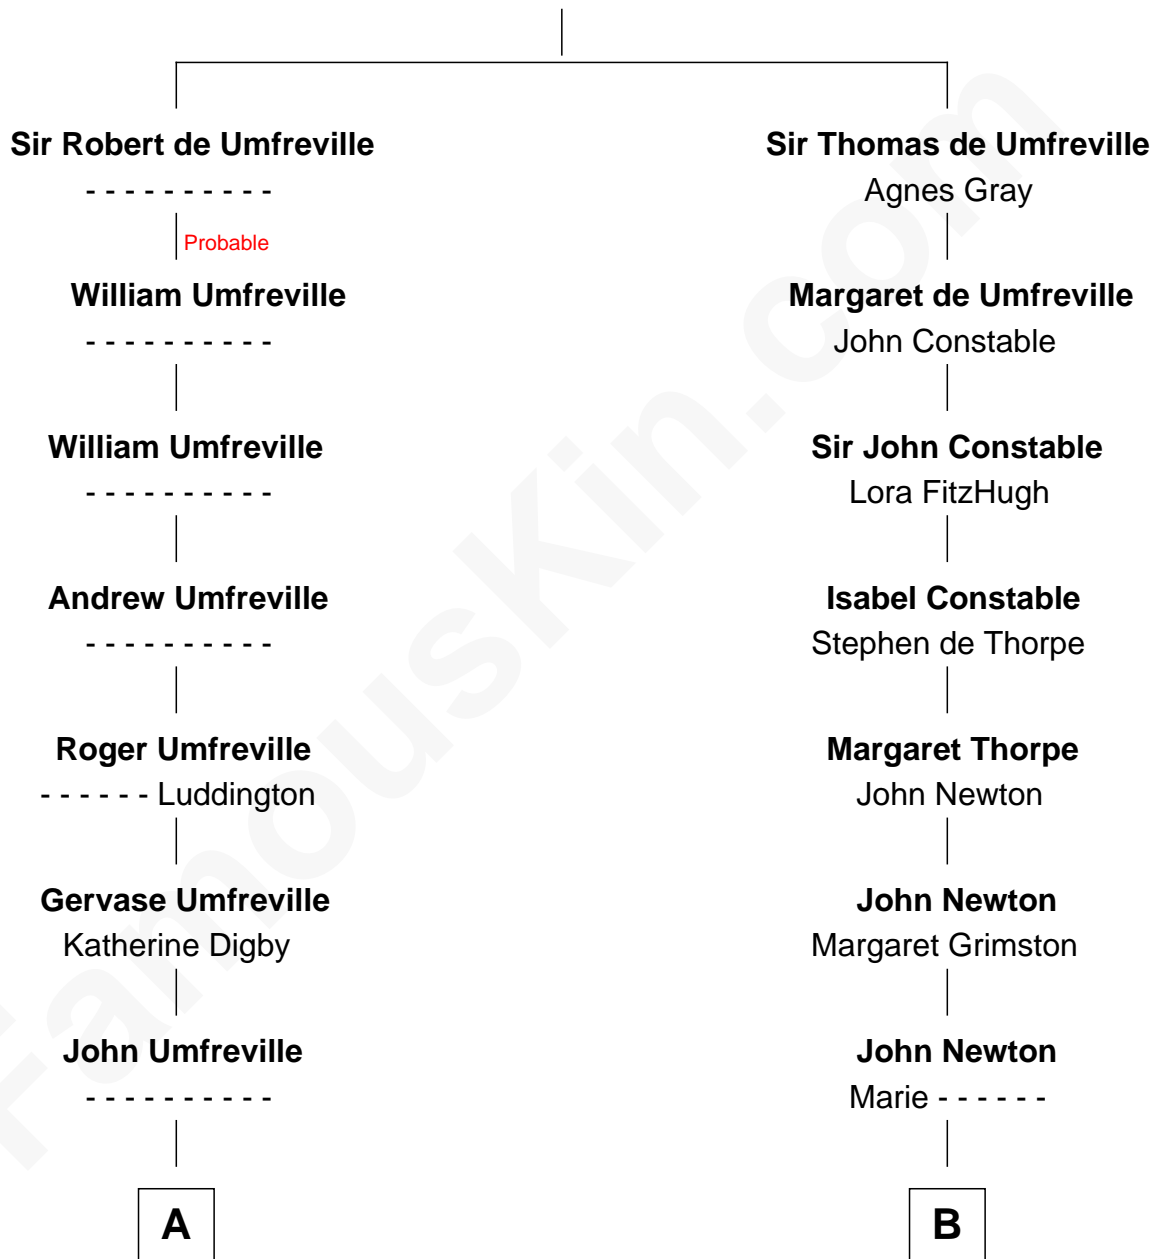

## Relationship Chart of

### Helen (Herron) Taft

First Lady of President William H. Taft

14th cousin 5 times removed of

**Mickey Rourke**  
Movie Actor

**Sir Thomas de Umfreville**

Joan de Roddam

C

**Hazel May Carleton**  
Leonard Ernest Cameron

**Annette Elizabeth Cameron**  
Philip Andrew Rourke

**Mickey Rourke**  
*Movie Actor*

FamousKin.com