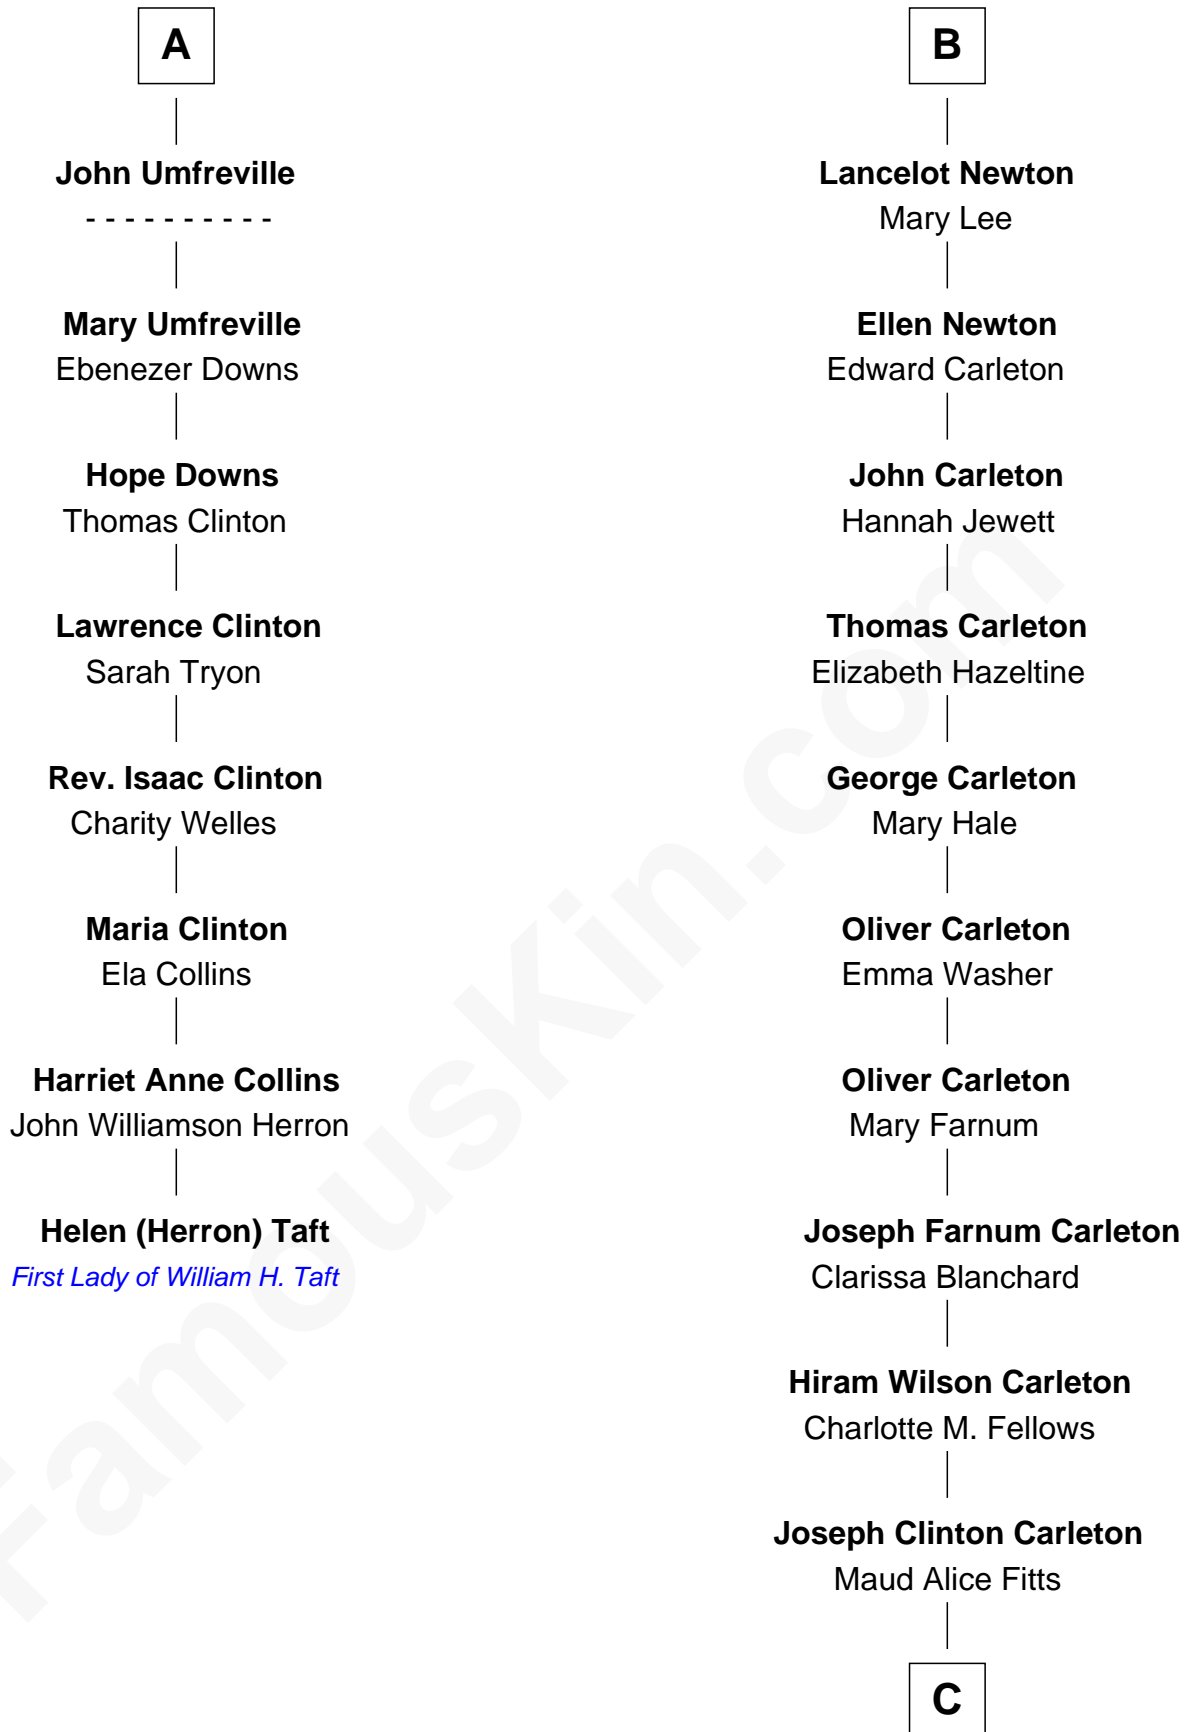

## Relationship Chart of

### Helen (Herron) Taft

First Lady of President William H. Taft

14th cousin 5 times removed of

**Mickey Rourke**  
Movie Actor

**Sir Thomas de Umfreville**

Joan de Roddam

C

**Hazel May Carleton**  
Leonard Ernest Cameron

**Annette Elizabeth Cameron**  
Philip Andrew Rourke

**Mickey Rourke**  
*Movie Actor*

FamousKin.com