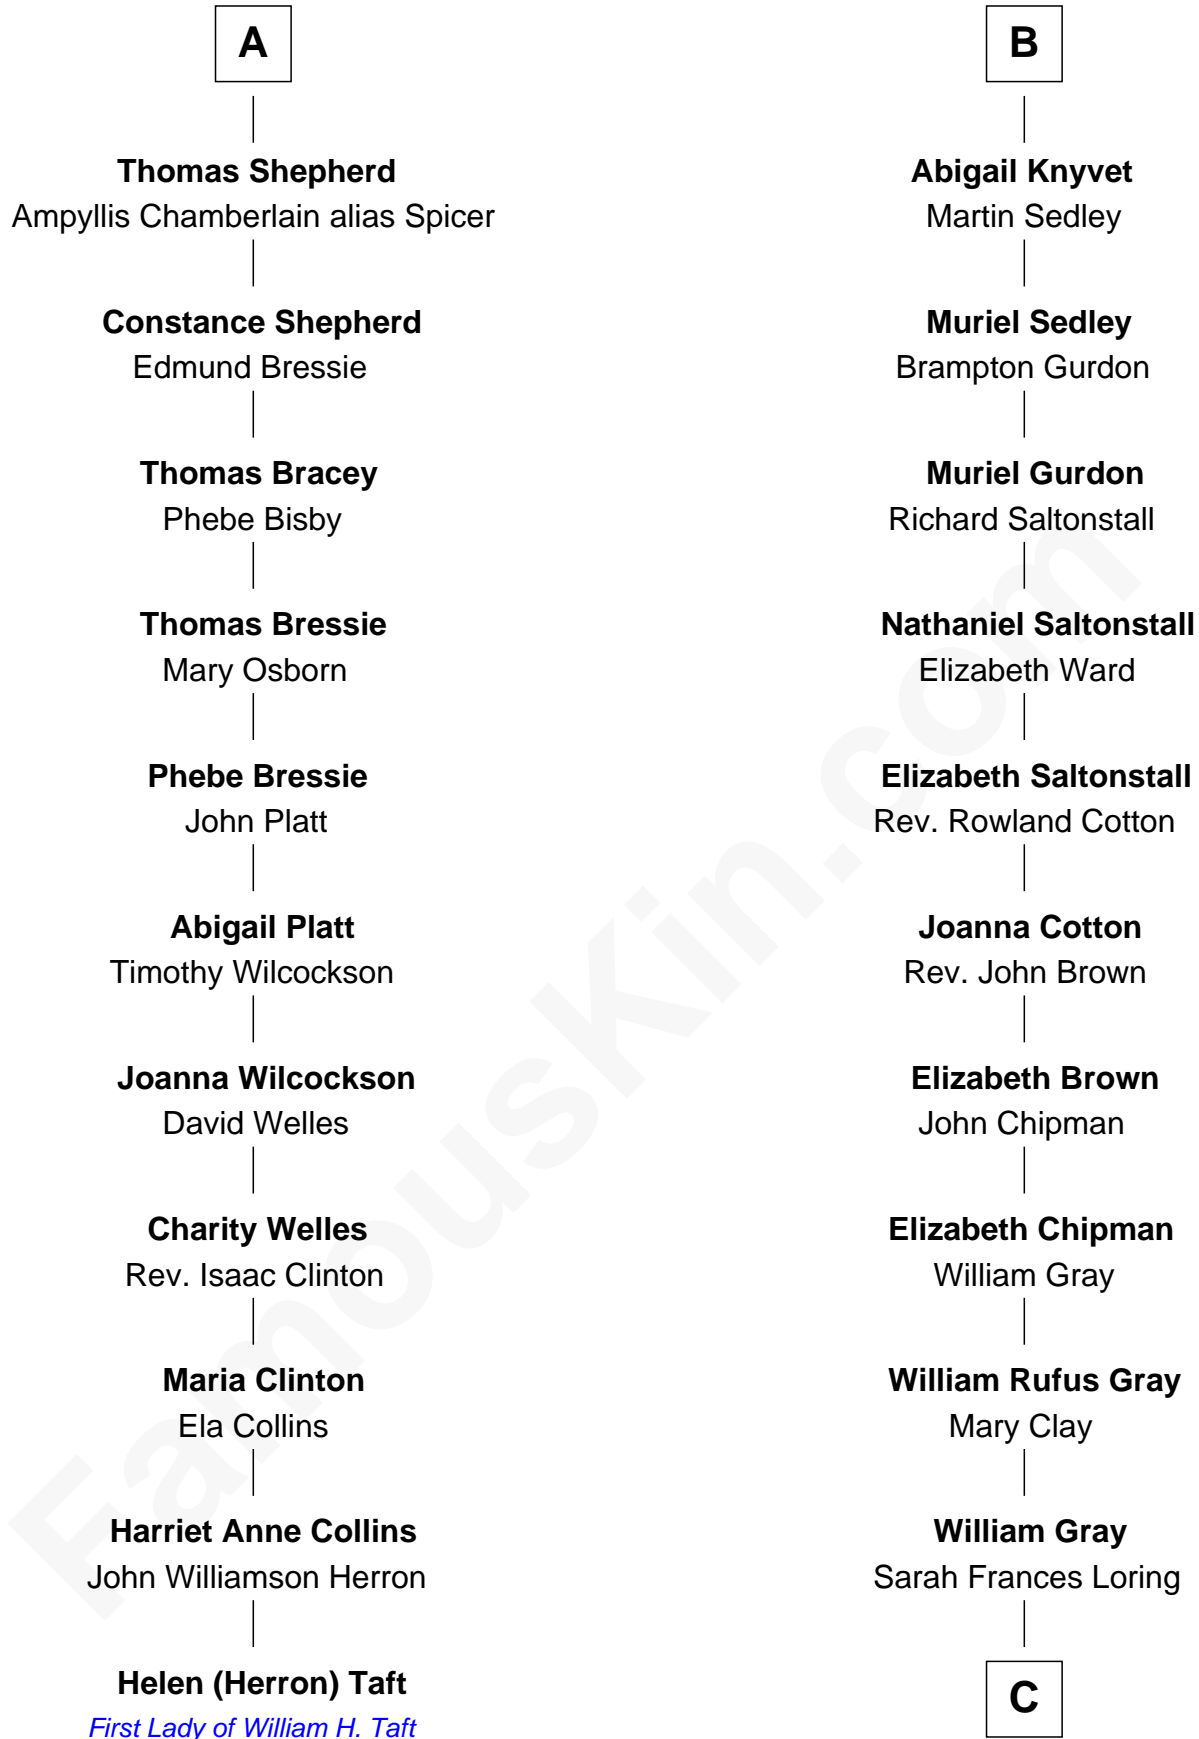

FamousKin.com

Relationship Chart of

Helen (Herron) Taft

First Lady of President William H. Taft

17th cousin 3 times removed of

Story Musgrave
NASA Astronaut

Sir John Howard
Alice de Bois

Joan Howard
Sir Peter de Brewes

Sir John Howard
Alice Tendring

Sir Robert Howard
Margaret Mowbray

Sir John Howard
Margaret Chedworth

Katherine Howard
Sir John Bouchier

Jane Bouchier
Edmund Knyvet

John Knyvet
Agnes Harcourt

B

C

Edward Gray

Elizabeth Gray Story

Marguerite Gray

John Butler Swann

Marguerite Swann

Percy Musgrave

Story Musgrave

NASA Astronaut