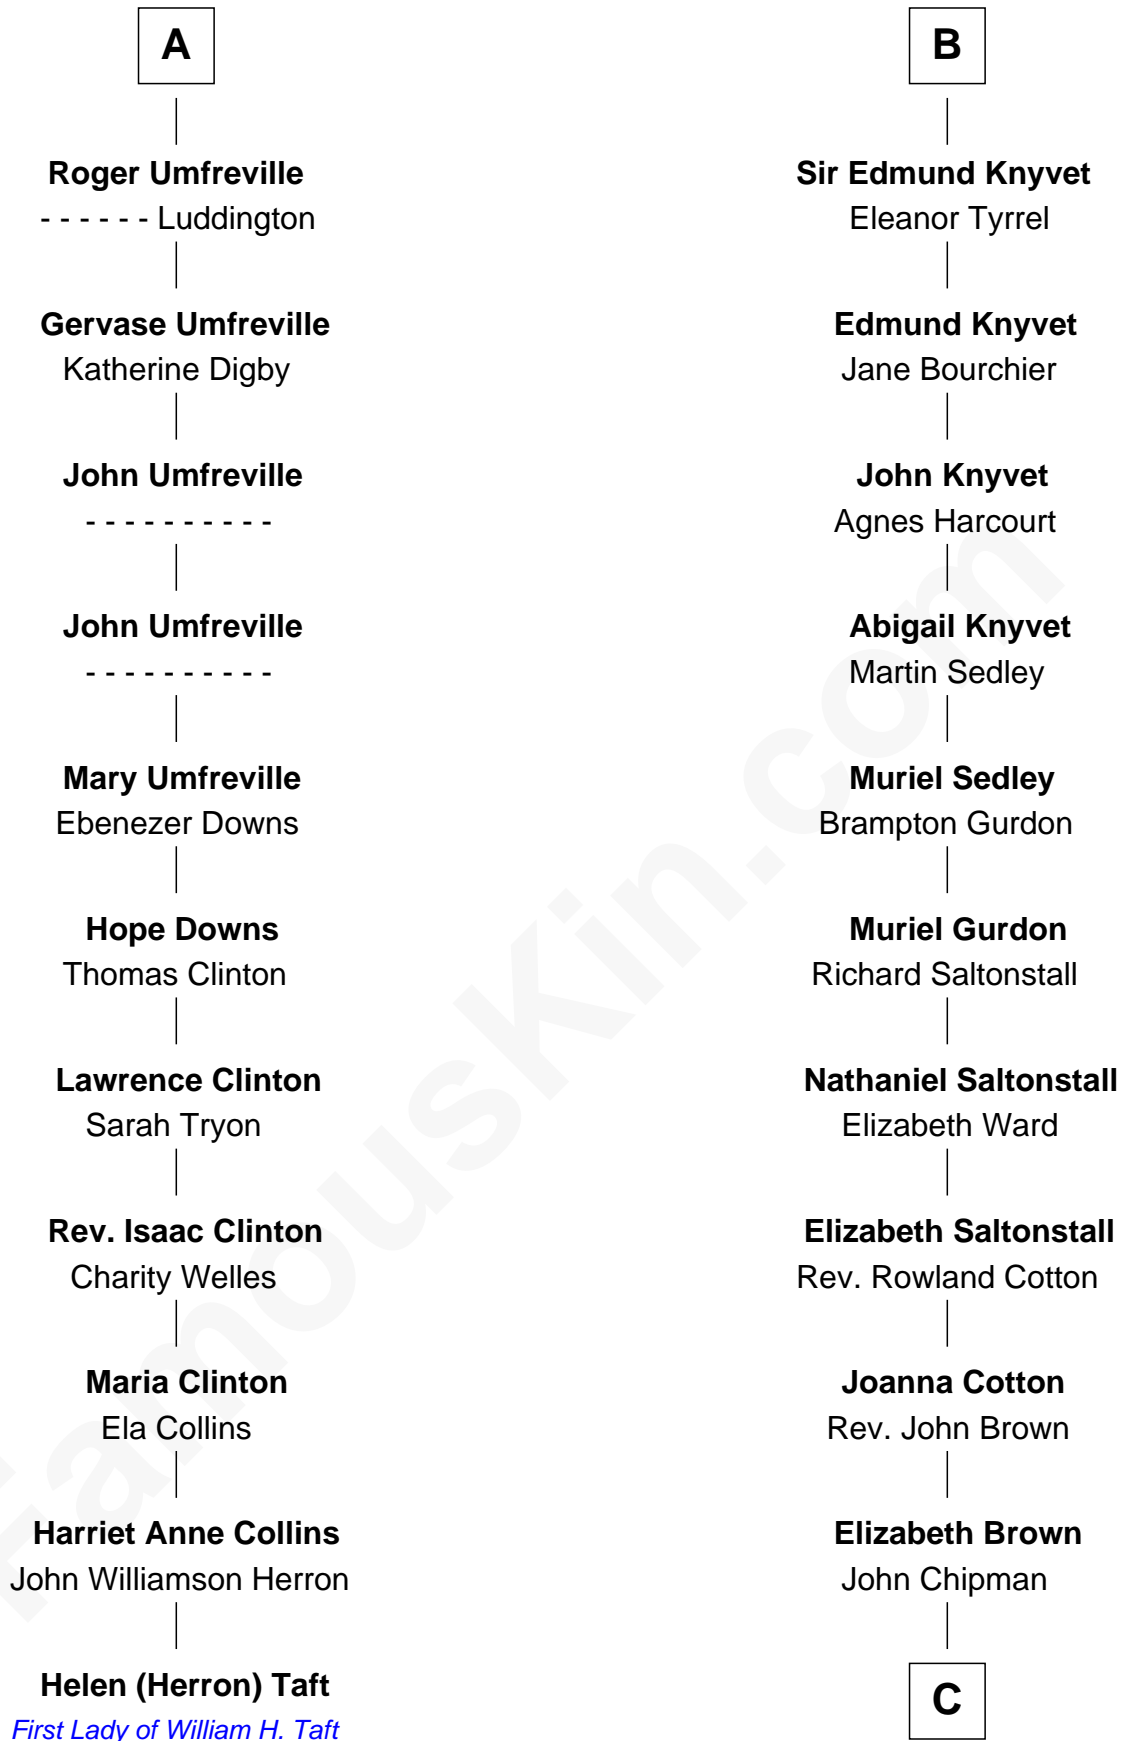

## Relationship Chart of

### Helen (Herron) Taft

First Lady of President William H. Taft

17th cousin 2 times removed of

**Horace Gray**

U.S. Supreme Court Justice

C

Elizabeth Chipman

William Gray

Horace Gray

Harriet Upham

Horace Gray

*U.S. Supreme Court Justice*

FamousKin.com