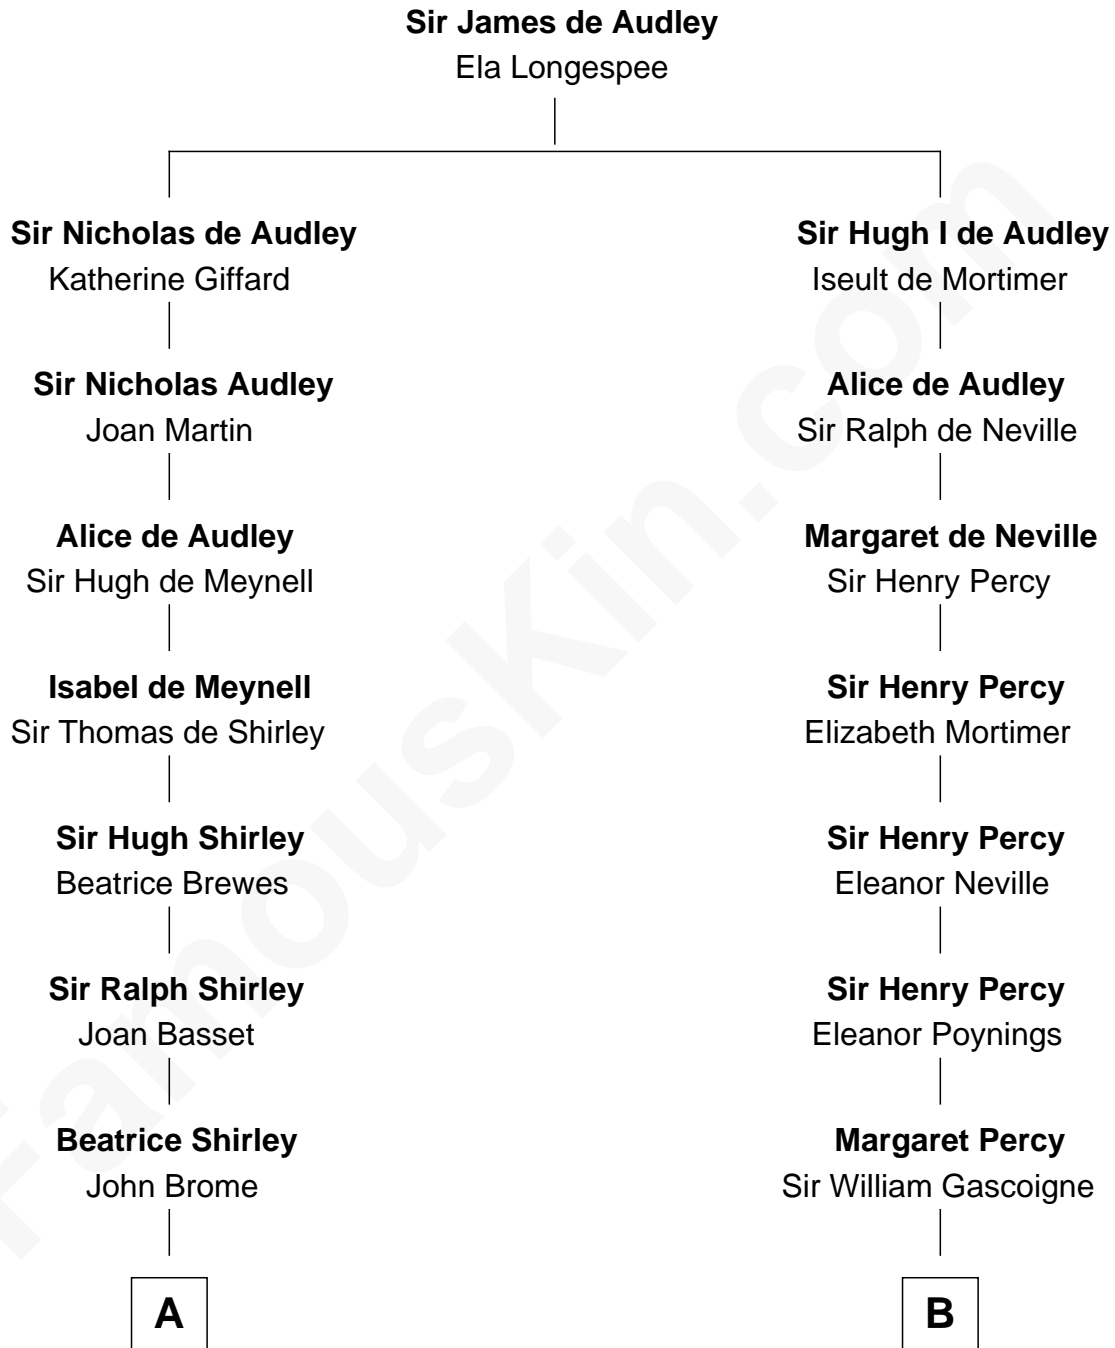

FamousKin.com

Relationship Chart of

Helen (Herron) Taft

First Lady of President William H. Taft

19th cousin 1 time removed of

Horace Gray

U.S. Supreme Court Justice

C

Charity Welles
Rev. Isaac Clinton

Maria Clinton
Ela Collins

Harriet Anne Collins
John Williamson Herron

Helen (Herron) Taft
First Lady of William H. Taft

D

Elizabeth Chipman
William Gray

Horace Gray
Harriet Upham

Horace Gray
U.S. Supreme Court Justice

FamousKin.com