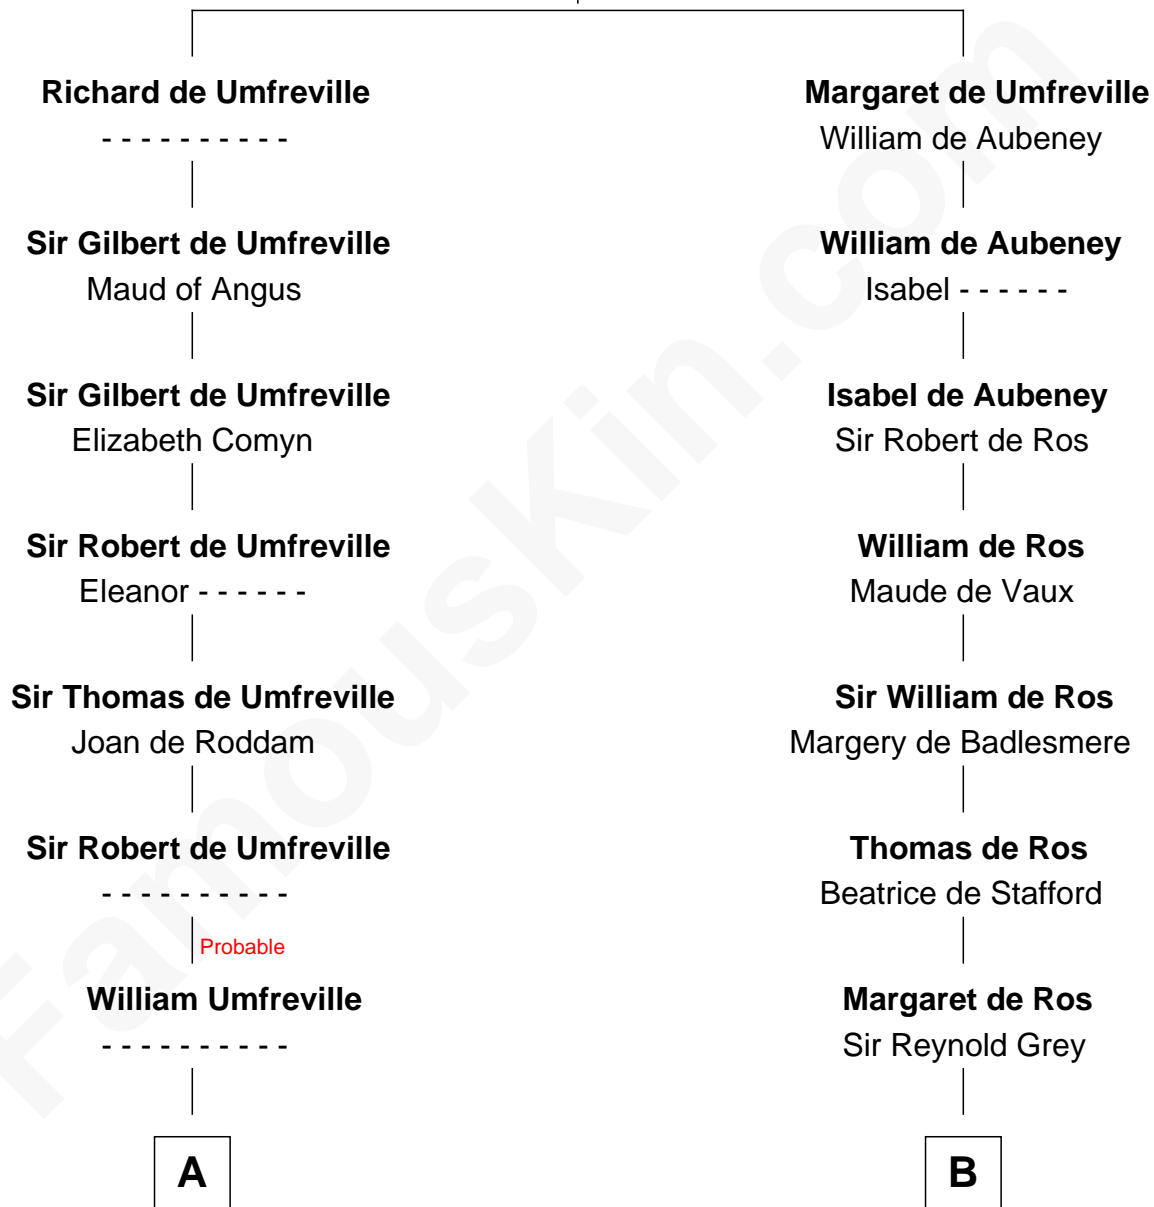

FamousKin.com

Relationship Chart of

Helen (Herron) Taft

First Lady of President William H. Taft

19th cousin 2 times removed of

Horace Gray

U.S. Supreme Court Justice

Sir Odinel de Umfreville

Alice de Lucy

C

Maria Clinton

Ela Collins

Harriet Anne Collins

John Williamson Herron

Helen (Herron) Taft

First Lady of William H. Taft