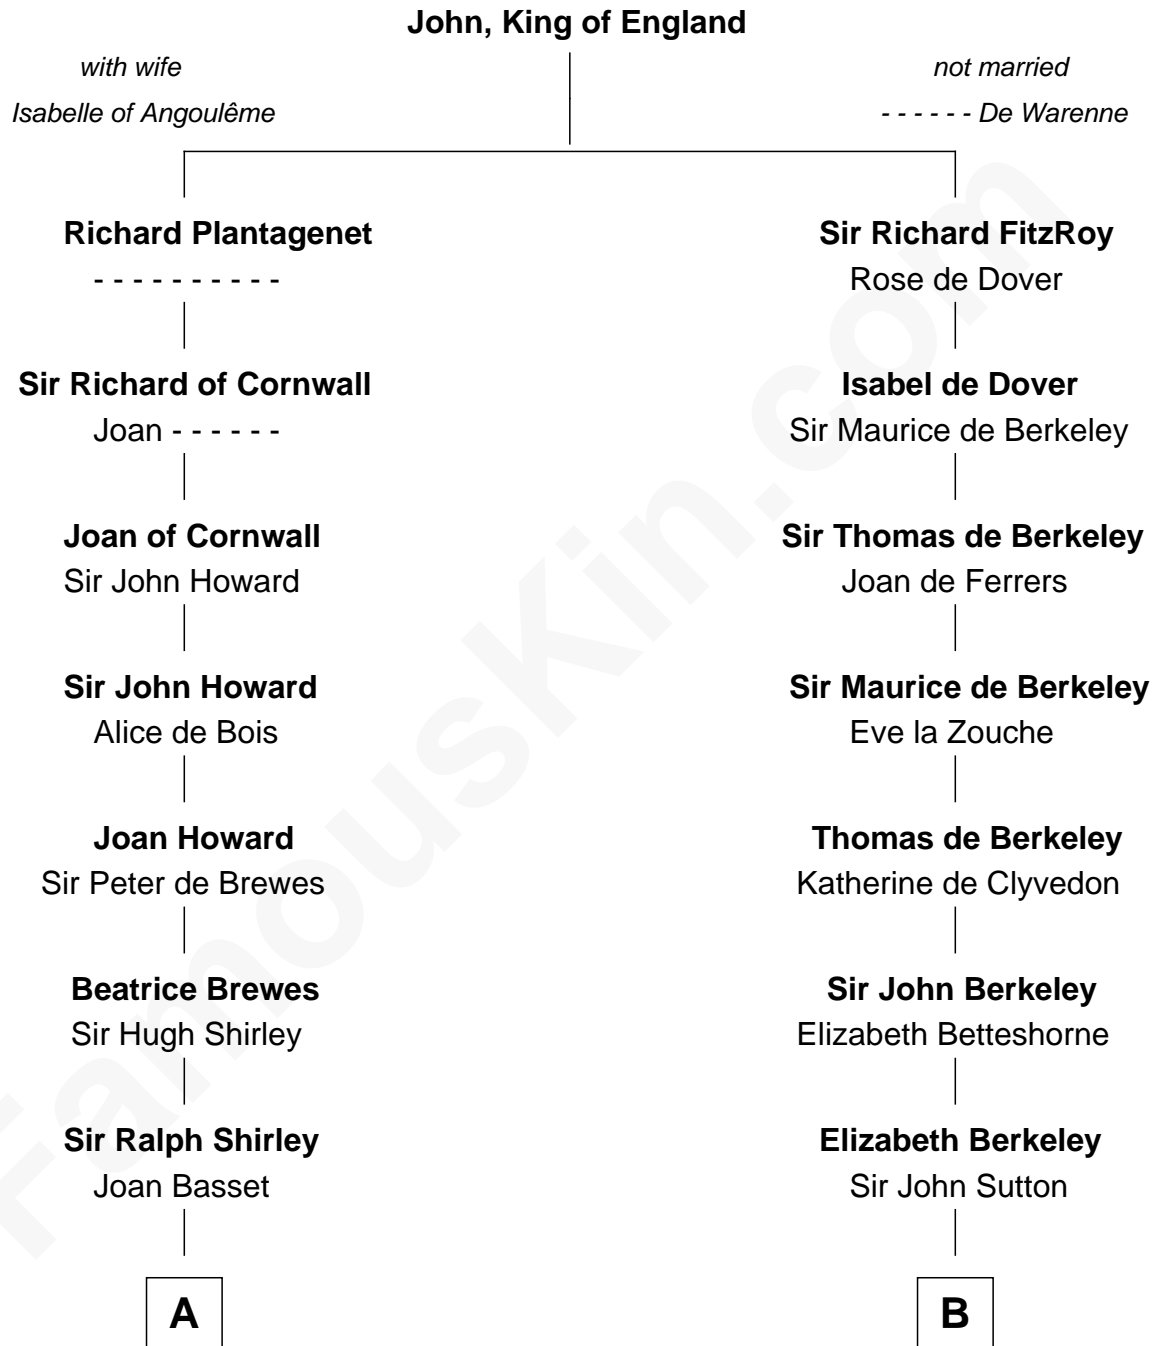

FamousKin.com

Relationship Chart of

Helen (Herron) Taft

First Lady of President William H. Taft

21st cousin of

Lizzie Borden

Accused Murderess

C

Joanna Wilcockson

David Welles

Charity Welles

Rev. Isaac Clinton

Maria Clinton

Ela Collins

Harriet Anne Collins

John Williamson Herron