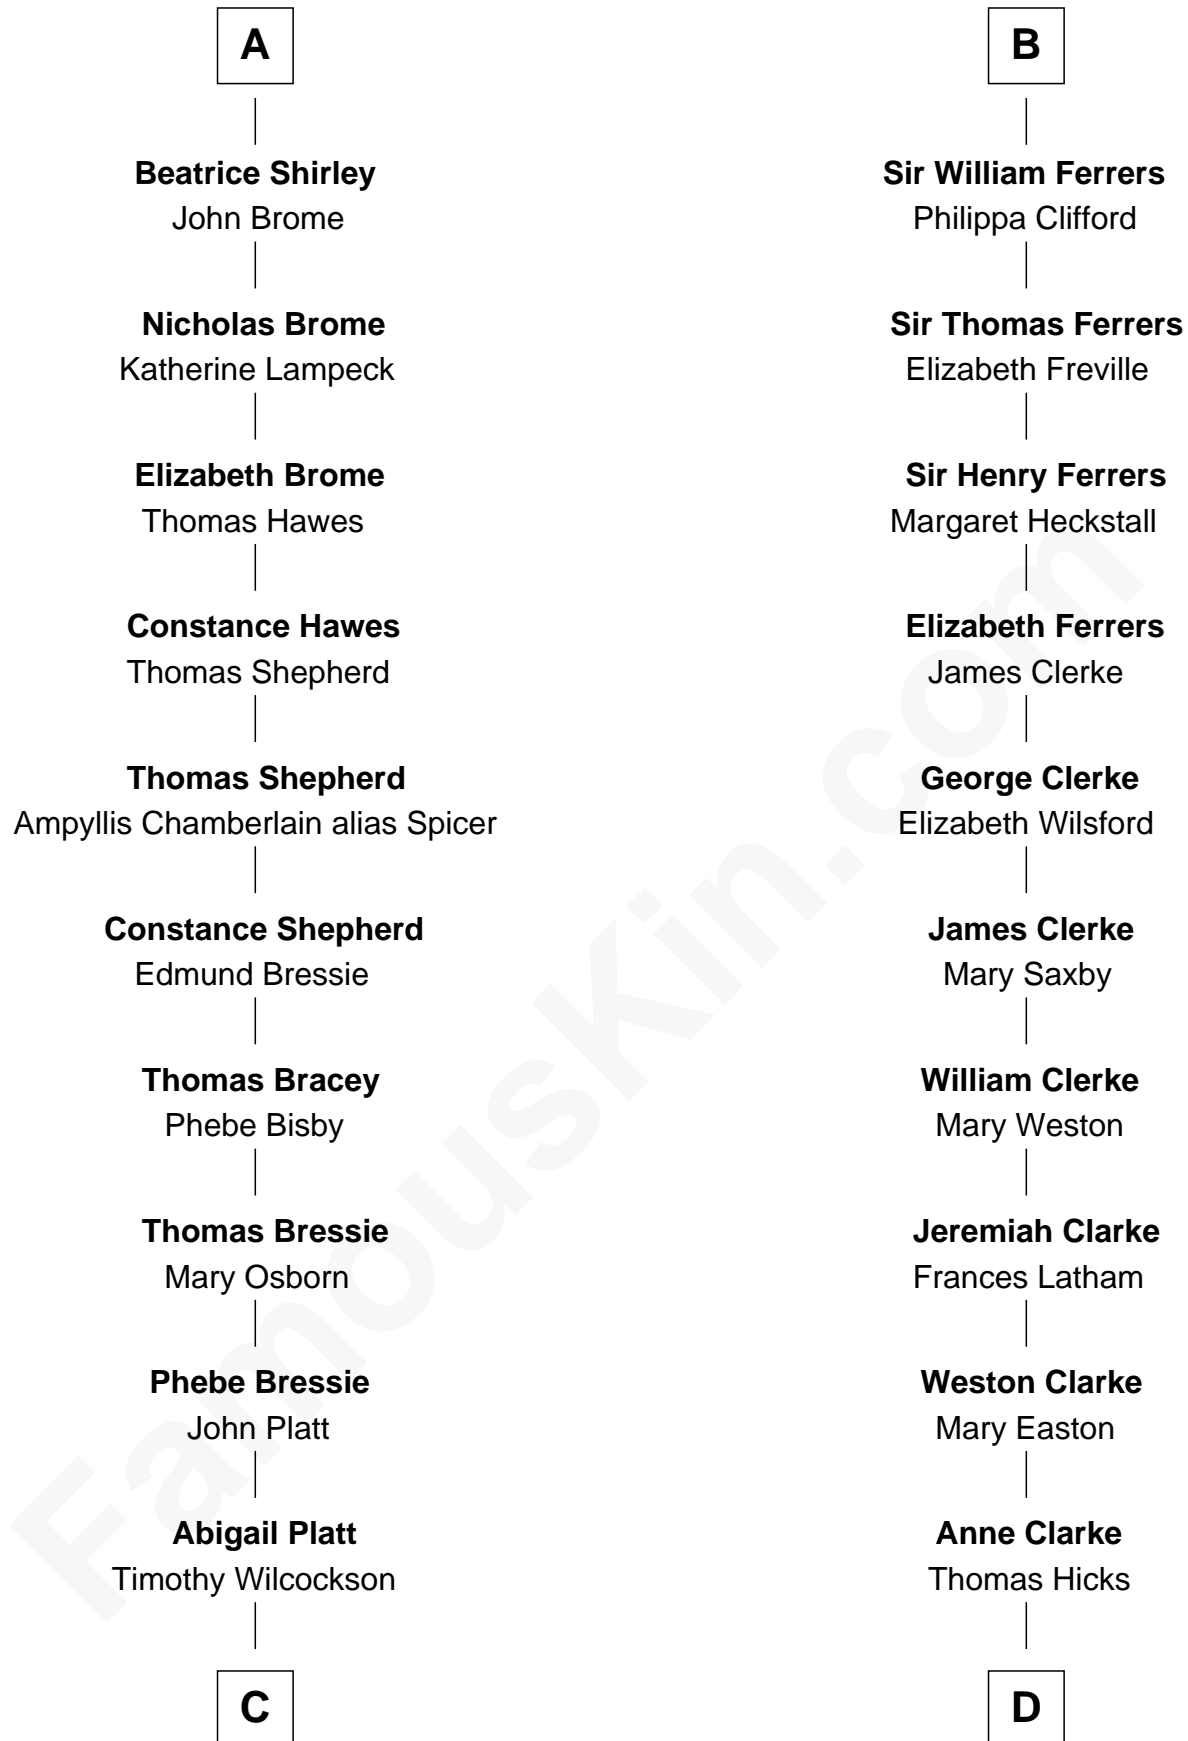

## Relationship Chart of

### Helen (Herron) Taft

*First Lady of President William H. Taft*

21st cousin of

**Susan B. Anthony**

*Women's Rights Advocate*

**John, King of England**

Isabelle of Angoulême

**C**

**Joanna Wilcockson**

David Welles

**Charity Welles**

Rev. Isaac Clinton

**Maria Clinton**

Ela Collins

**Harriet Anne Collins**

John Williamson Herron