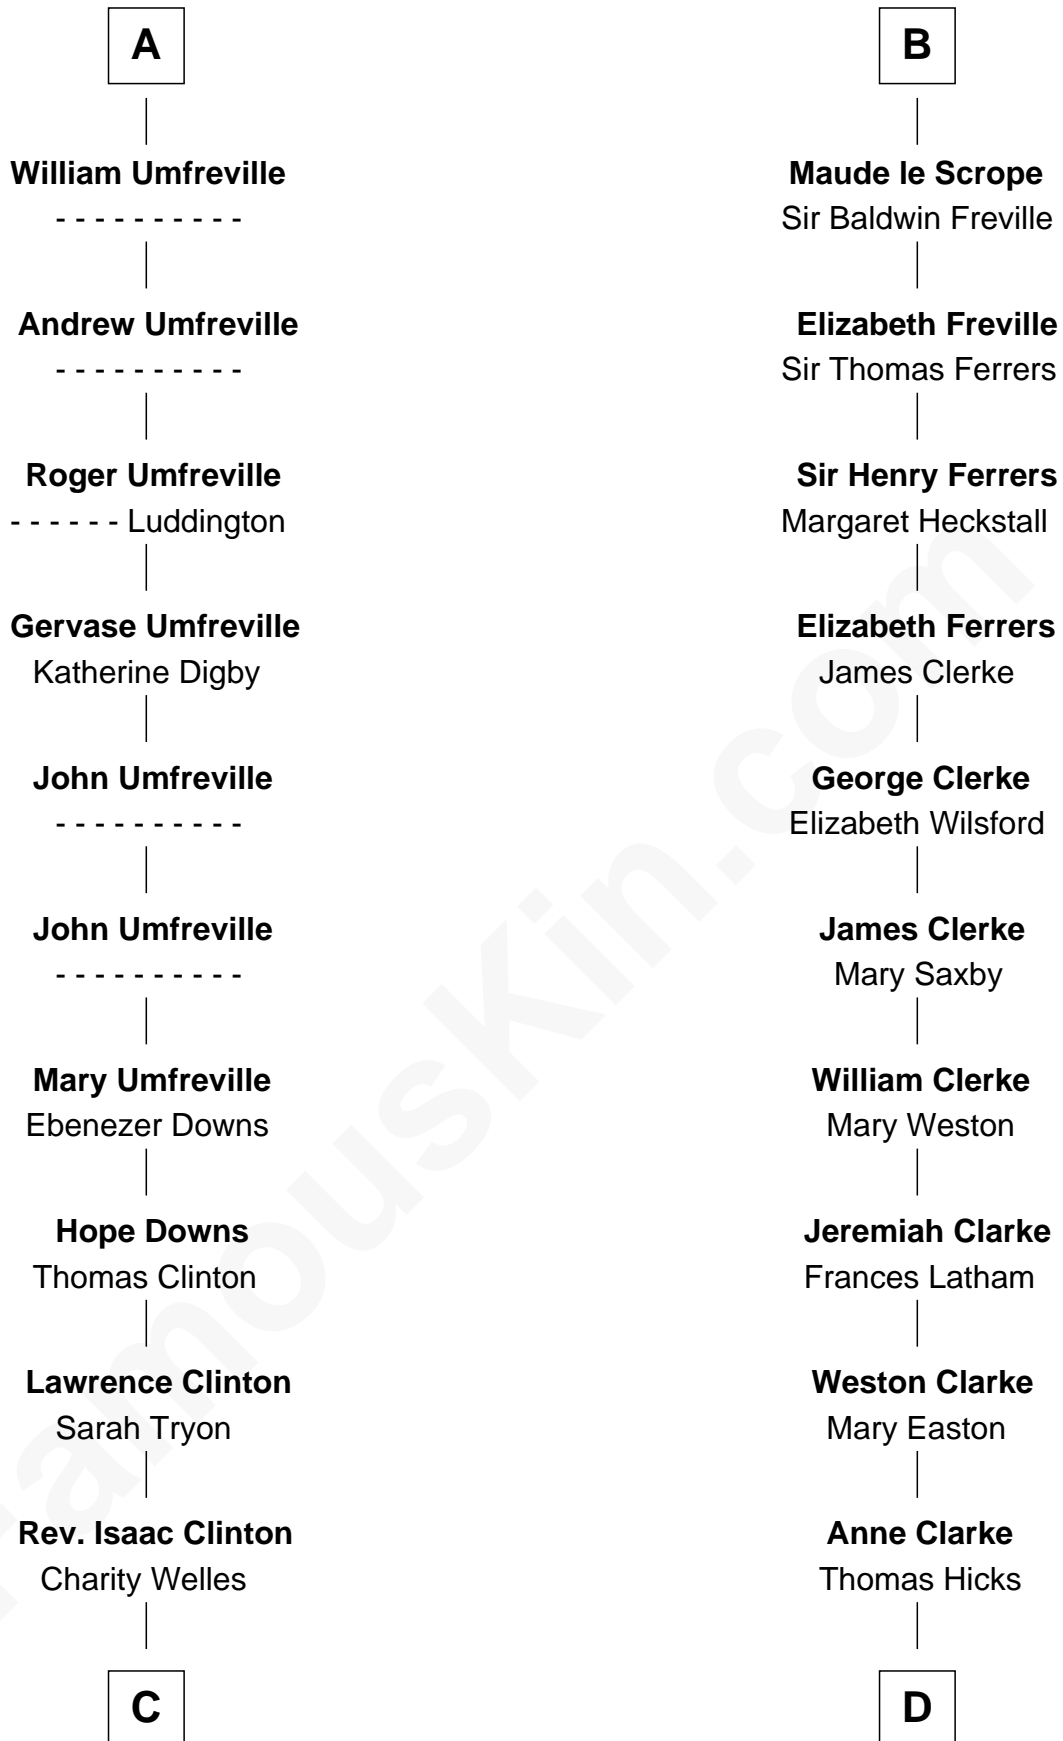

FamousKin.com

Relationship Chart of

Helen (Herron) Taft

First Lady of President William H. Taft

19th cousin 2 times removed of

Susan B. Anthony

Women's Rights Advocate

Sir Odinel de Umfreville

Alice de Lucy

C

Maria Clinton

Ela Collins

Harriet Anne Collins

John Williamson Herron

Helen (Herron) Taft

First Lady of William H. Taft