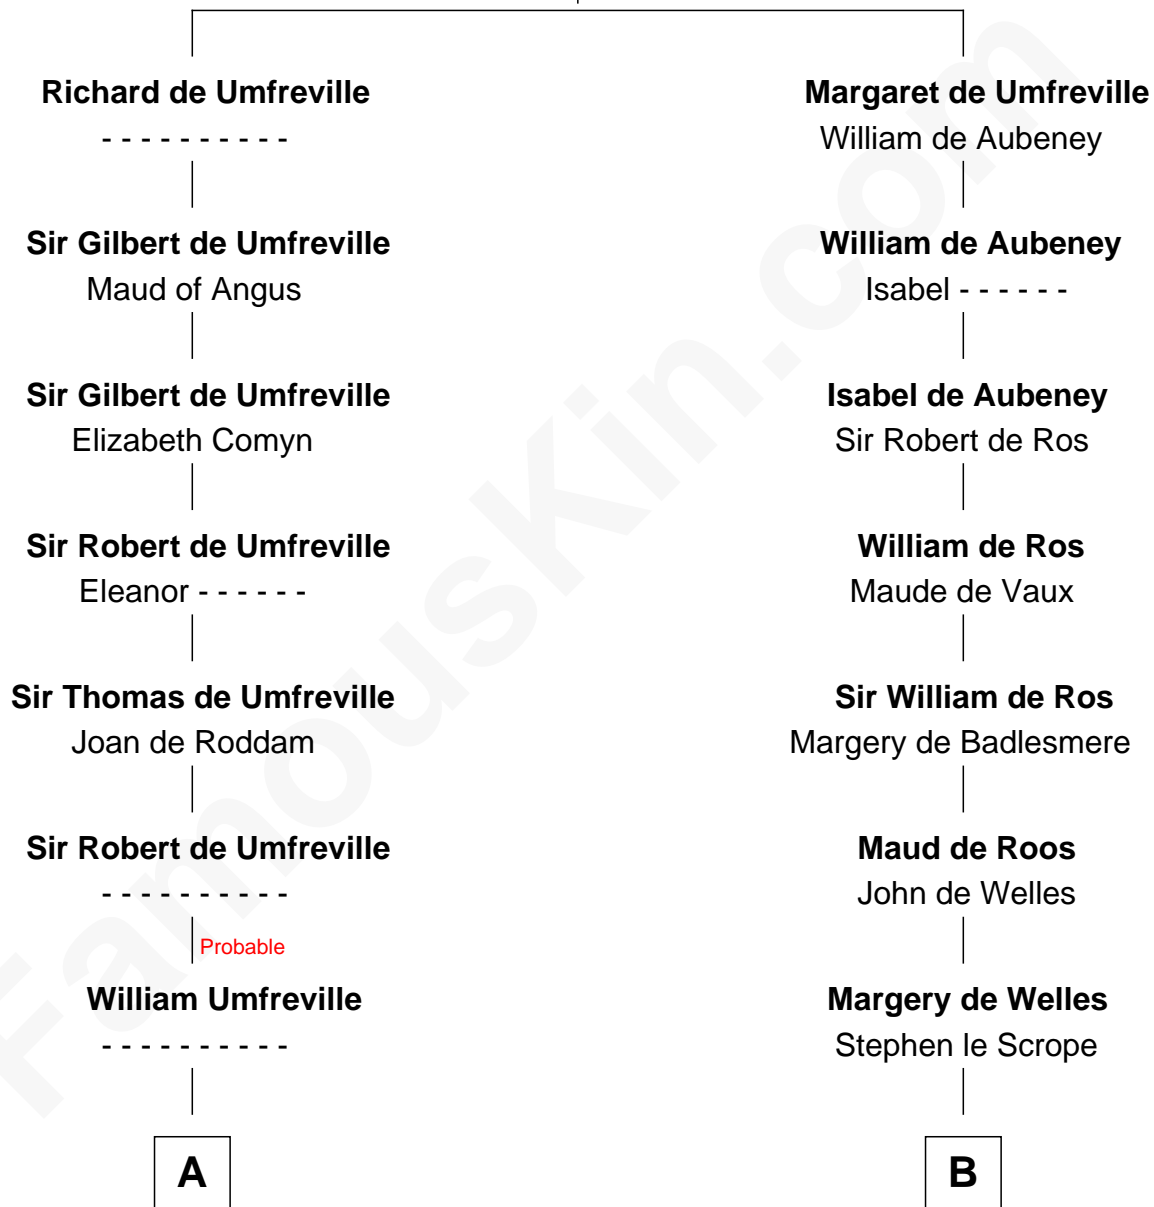

FamousKin.com

Relationship Chart of

Helen (Herron) Taft

First Lady of President William H. Taft

19th cousin 2 times removed of

Susan B. Anthony

Women's Rights Advocate

Sir Odinel de Umfreville

Alice de Lucy

C

Maria Clinton

Ela Collins

Harriet Anne Collins

John Williamson Herron

Helen (Herron) Taft

First Lady of William H. Taft