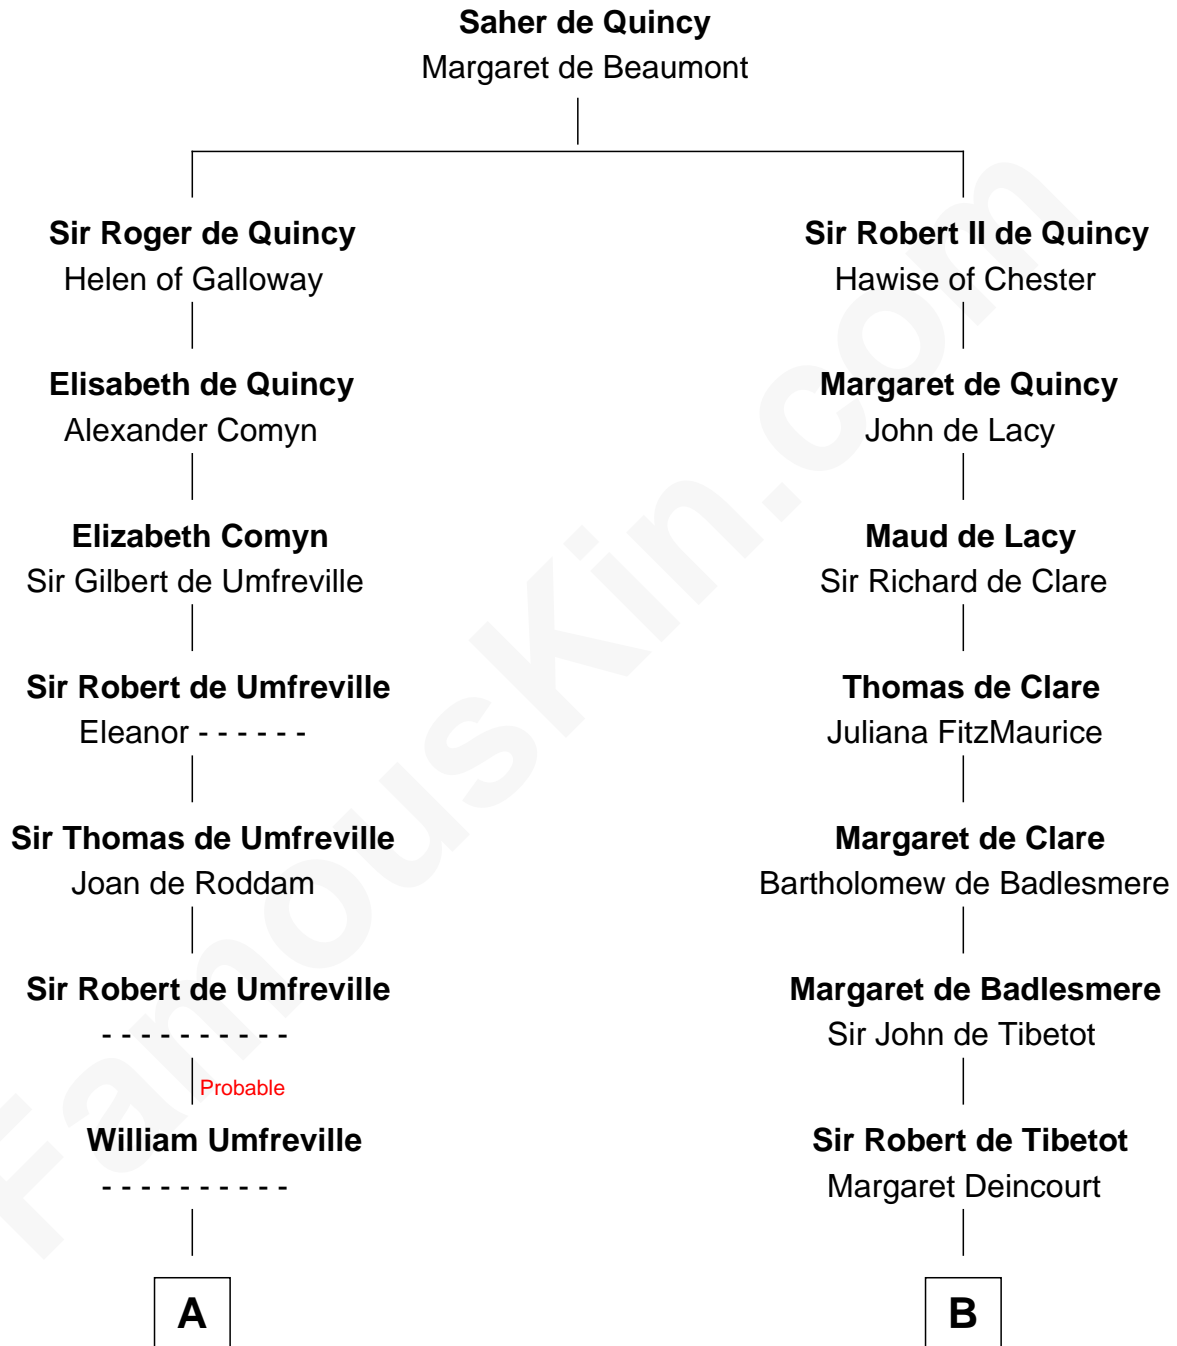

FamousKin.com

Relationship Chart of

Helen (Herron) Taft

First Lady of President William H. Taft

16th cousin 3 times removed of

Rev. George Burroughs

Executed for Witchcraft, Salem 1692

C

—
Maria Clinton

Ela Collins

—
Harriet Anne Collins

John Williamson Herron

—
Helen (Herron) Taft

First Lady of William H. Taft

FamousKin.com